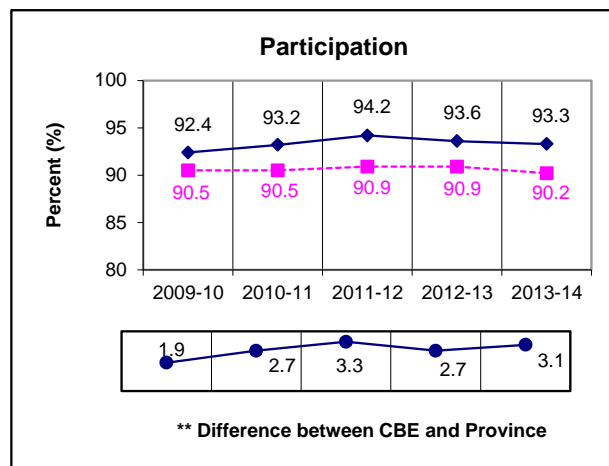

Grade 6 Science Results *All Students Enrolled (Cohort)

* The **All Students Enrolled (Cohort)** category includes both writers and non-writers. Alberta Education requires jurisdictions to report cohort results.

** A positive difference on the **Difference between CBE and Province** graph indicates the CBE result is higher than that of the province, whereas a negative difference indicates a lower CBE performance.