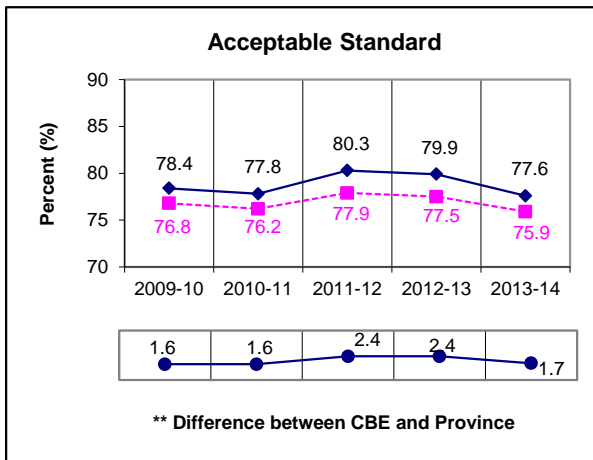

Grade 6 Science Results *All Students Enrolled (Cohort)

* The **All Students Enrolled (Cohort)** category includes both writers and non-writers. Alberta Education requires jurisdictions to report cohort results.

** A positive difference on the **Difference between CBE and Province** graph indicates the CBE result is higher than that of the province, whereas a negative difference indicates a lower CBE performance.