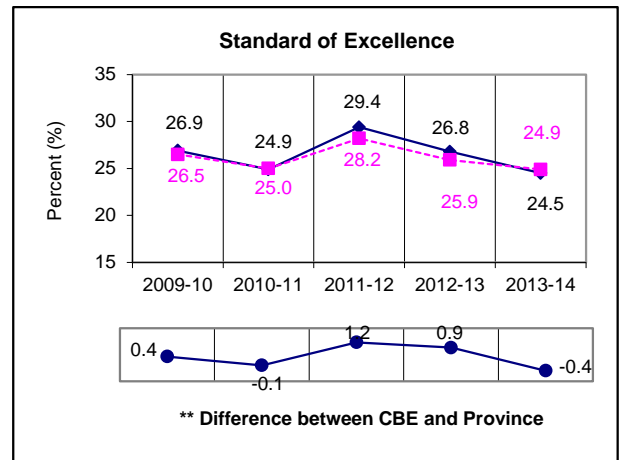

Grade 6 Science Results *All Students Enrolled (Cohort)

* The **All Students Enrolled (Cohort)** category includes both writers and non-writers. Alberta Education requires jurisdictions to report cohort results.

** A positive difference on the **Difference between CBE and Province** graph indicates the CBE result is higher than that of the province, whereas a negative difference indicates a lower CBE performance.