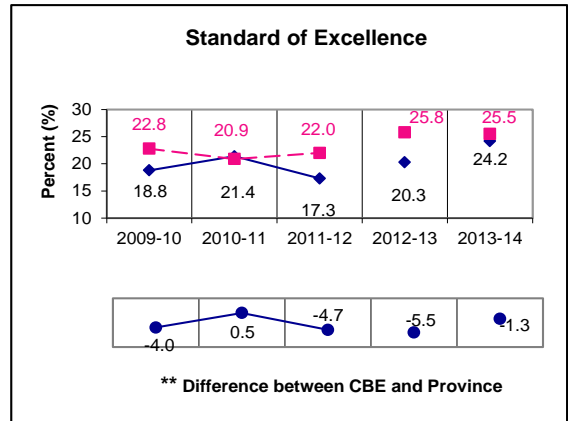

Science 30

** A positive difference on the **Difference between CBE and Province** graph indicates the CBE result is higher than that of the province, whereas a negative difference indicates a lower CBE performance.

NOTE: It is important to note that participation in this diploma exam was substantially impacted by the flooding in June 2013. Extreme caution should be used when interpreting trends over time.