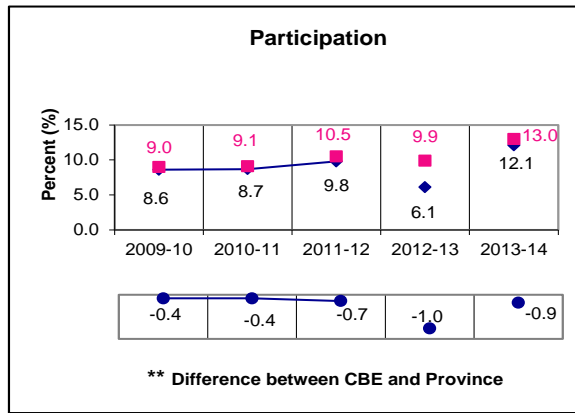

Science 30

** A positive difference on the **Difference between CBE and Province** graph indicates the CBE result is higher than that of the province, whereas a negative difference indicates a lower CBE performance.

NOTE: It is important to note that participation in this diploma exam was substantially impacted by the flooding in June 2013. Extreme caution should be used when interpreting trends over time.