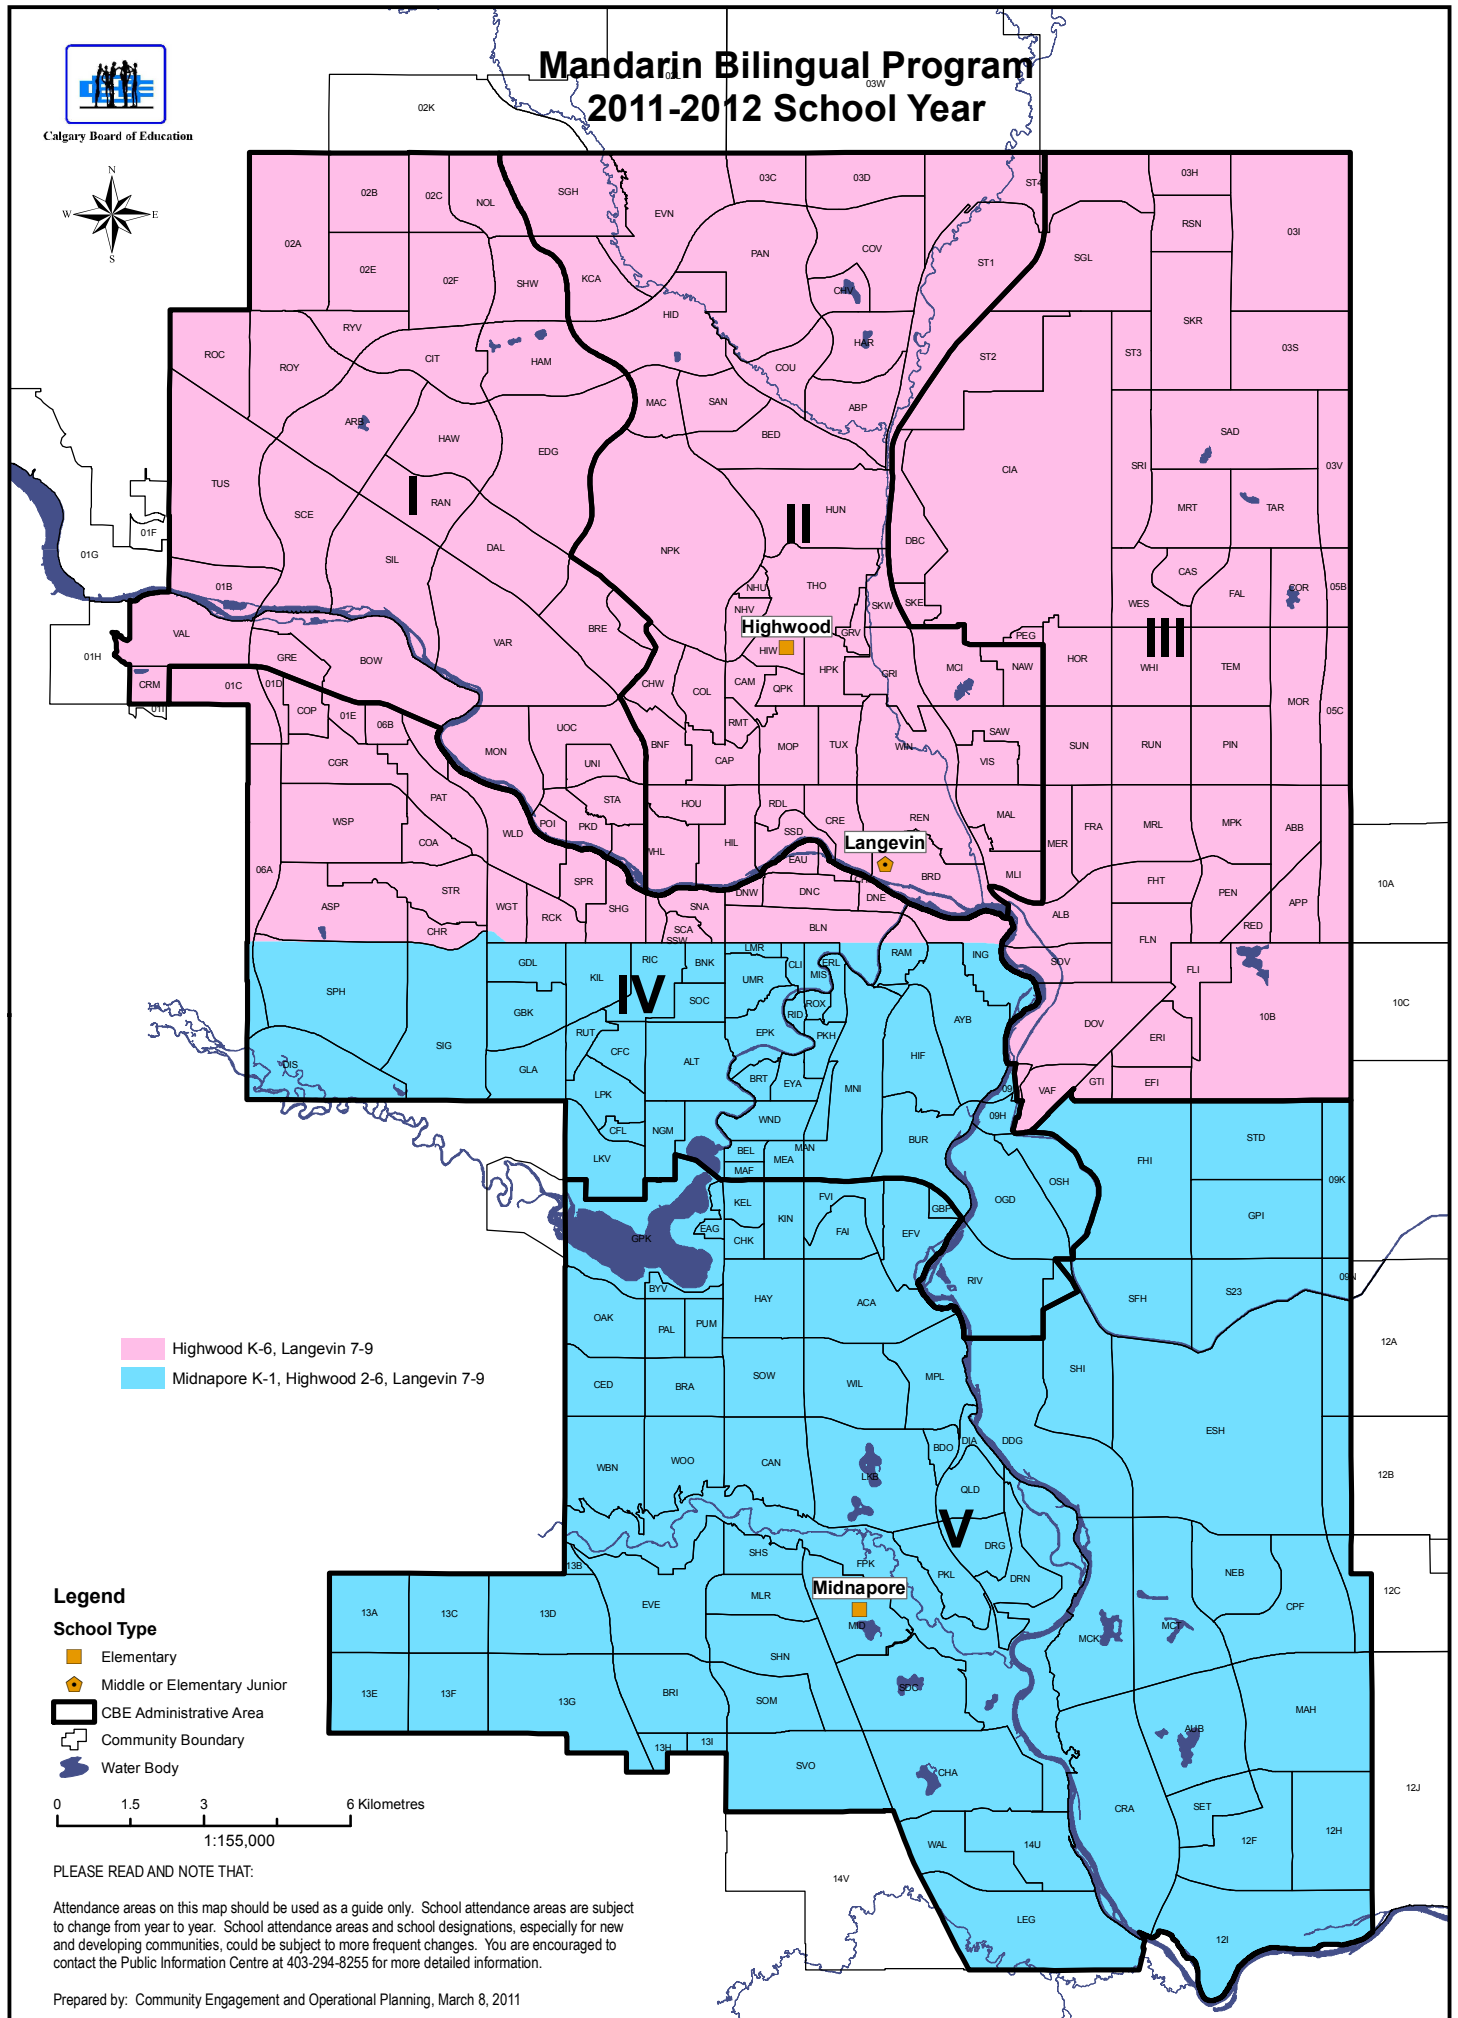

Calgary Board of Education

Mandarin Bilingual Program 2011-2012 School Year

Highwood K-6, Langevin 7-9
 Midnapore K-1, Highwood 2-6, Langevin 7-9

Legend

School Type

- Elementary
- Middle or Elementary Junior
- CBE Administrative Area
- Community Boundary
- Water Body

0 1.5 3 6 Kilometres
1:155,000

PLEASE READ AND NOTE THAT:

Attendance areas on this map should be used as a guide only. School attendance areas are subject to change from year to year. School attendance areas and school designations, especially for new and developing communities, could be subject to more frequent changes. You are encouraged to contact the Public Information Centre at 403-294-8255 for more detailed information.