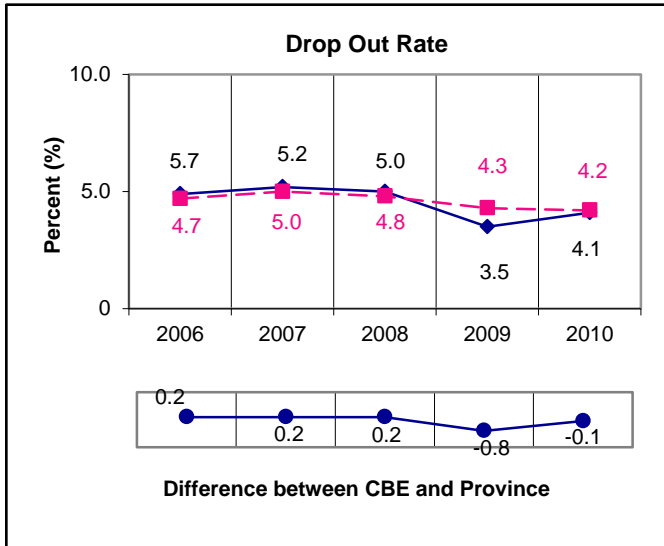

Dropout Rate*

Reporting Year: 2010-2011

While the dropout rate has risen over last year, the CBE dropout rate continues to be below that of the province and below levels set in 2006-2008.

* Students aged 14 to 18 on September 30th of a given school year are considered to have dropped out if they are not in the learning system in the subsequent school year and have not completed high school. Student who dropped out but return to the learning system the following year are included in the Returning Rate.