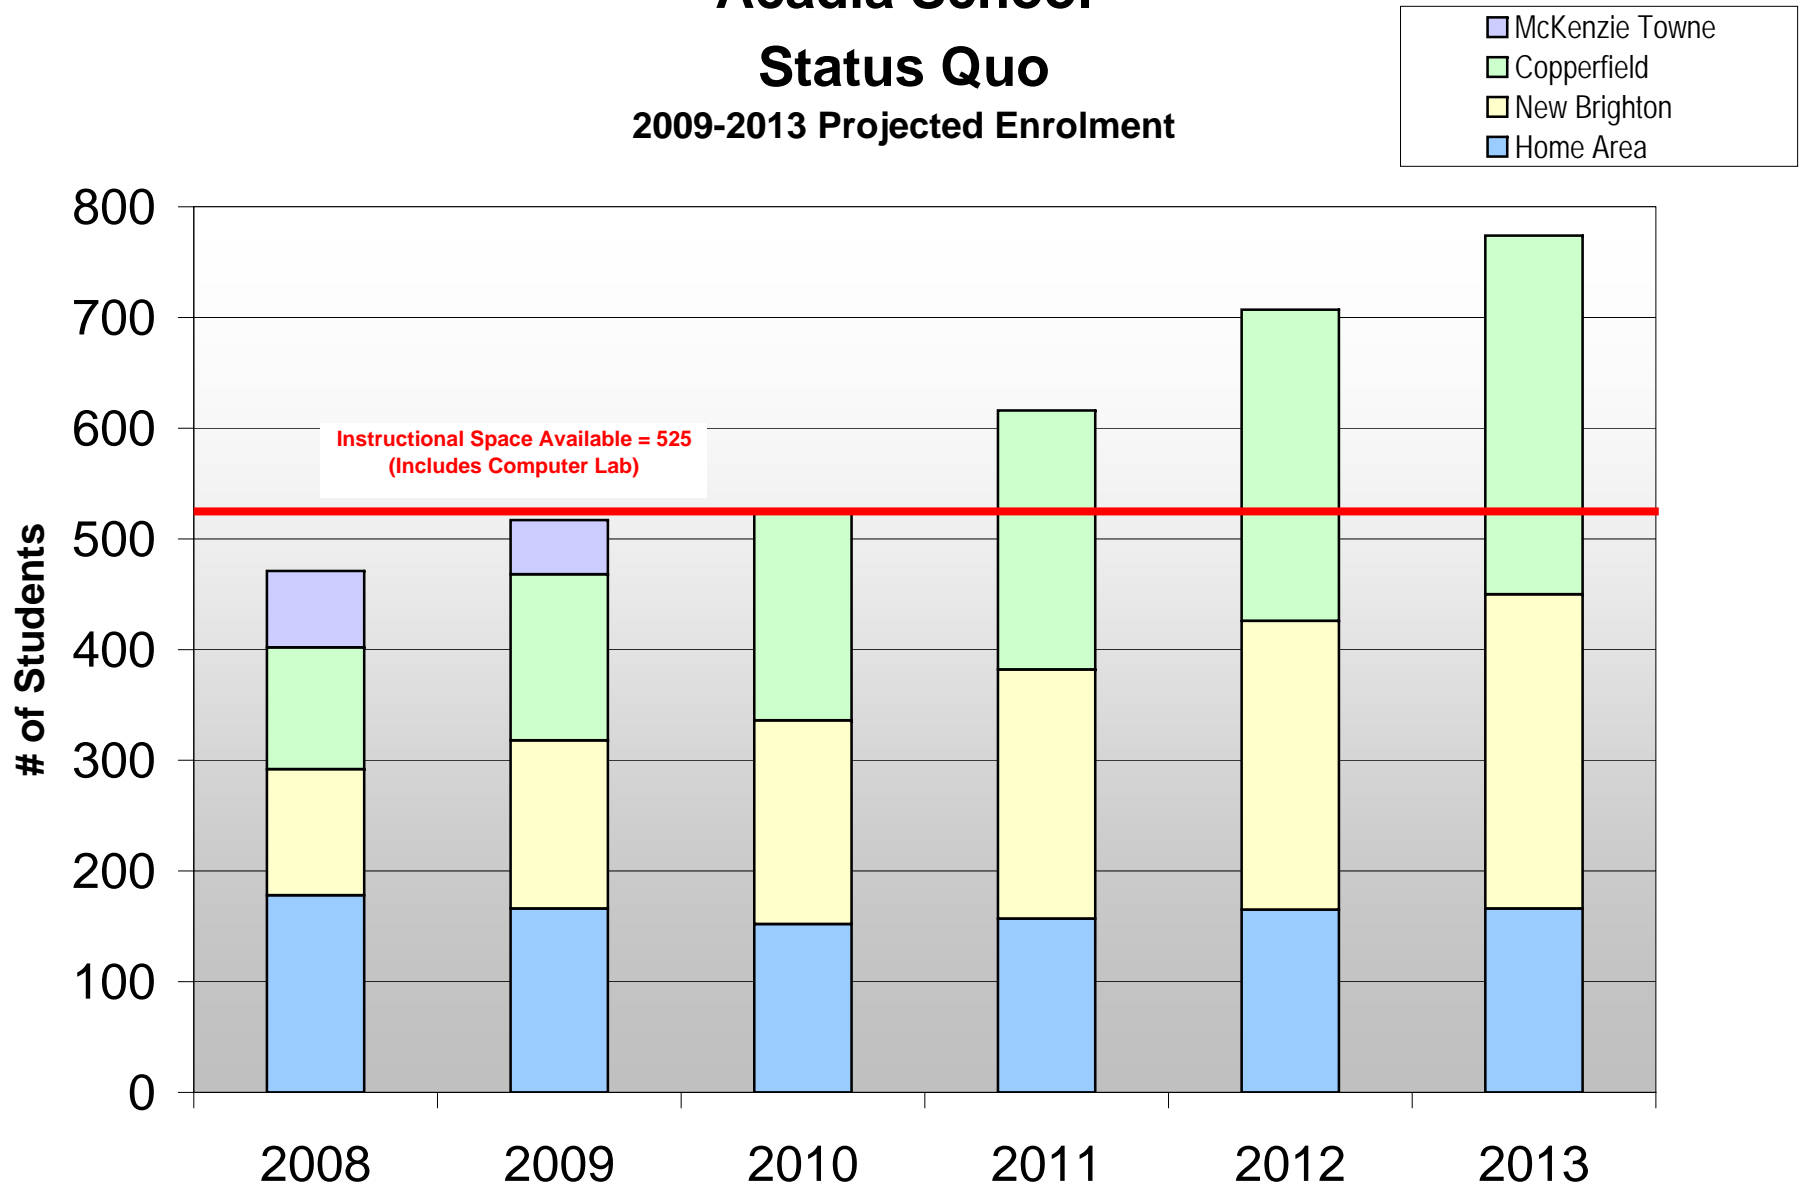

Acadia School

Status Quo

2009-2013 Projected Enrolment

Prepared by: CEOP, November 2008
SUBJECT TO REVIEW & UPDATE

Year

Notes/Assumptions:

1. McKenzie Towne School opens in 2010
2. Projection makes no allowance for new Out-of-Attendance Area students