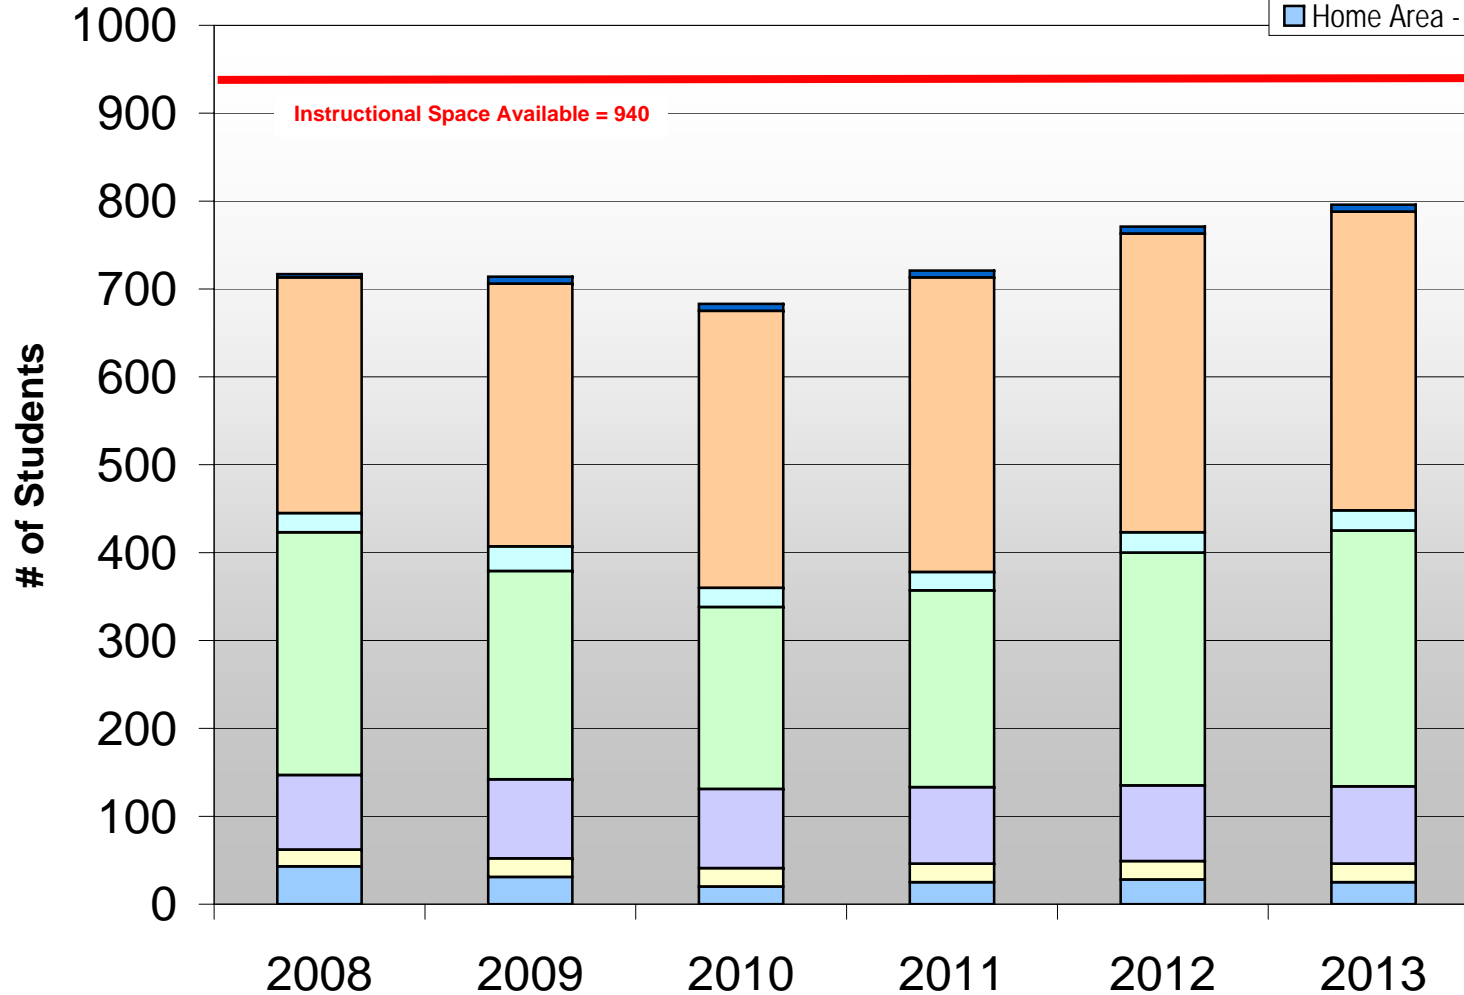

Fairview School

Status Quo

2009-2013 Projected Enrolment

- Access Program (Special Education)
- TLC
- National Sport Academy - French Immersion
- French Immersion
- National Sport Academy - Regular Program
- Tsuu T'ina Nation - Regular Program
- Home Area - Regular Program

Notes/Assumptions:

1. Projection makes no allowance for new Out-of-Attendance Area students
2. Projection assumes an intake of 20 Late French Immersion students in Grade 7 annually
3. Projection for the TLC program is for Grade 5 - Grade 8
4. National Sport Academy (NSA) includes Hockey, Soccer and Lacrosse