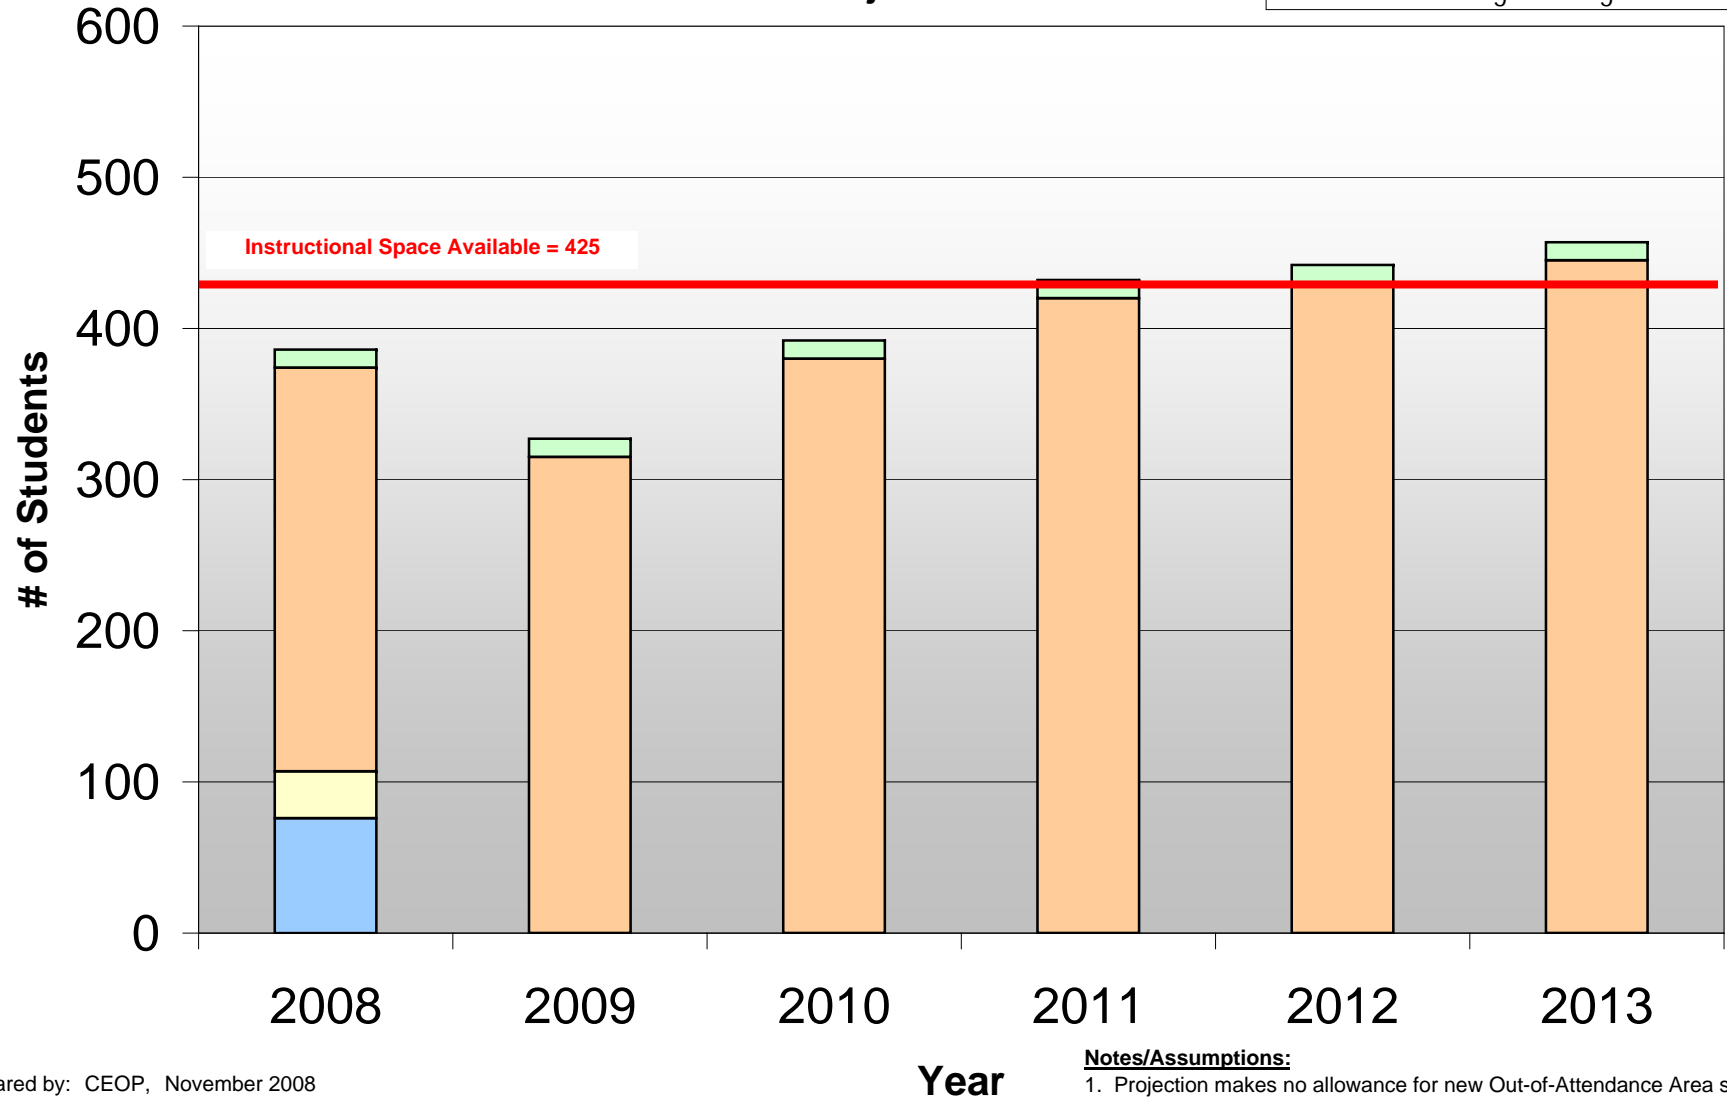

# Le Roi Daniels School Scenario

**2009-2013 Projected Enrolment**

Prepared by: CEOP, November 2008  
**SUBJECT TO REVIEW & UPDATE**

**Notes/Assumptions:**

1. Projection makes no allowance for new Out-of-Attendance Area students
2. Projection assumes the Regular Program at LeRoi Daniels School closes June 30, 2009