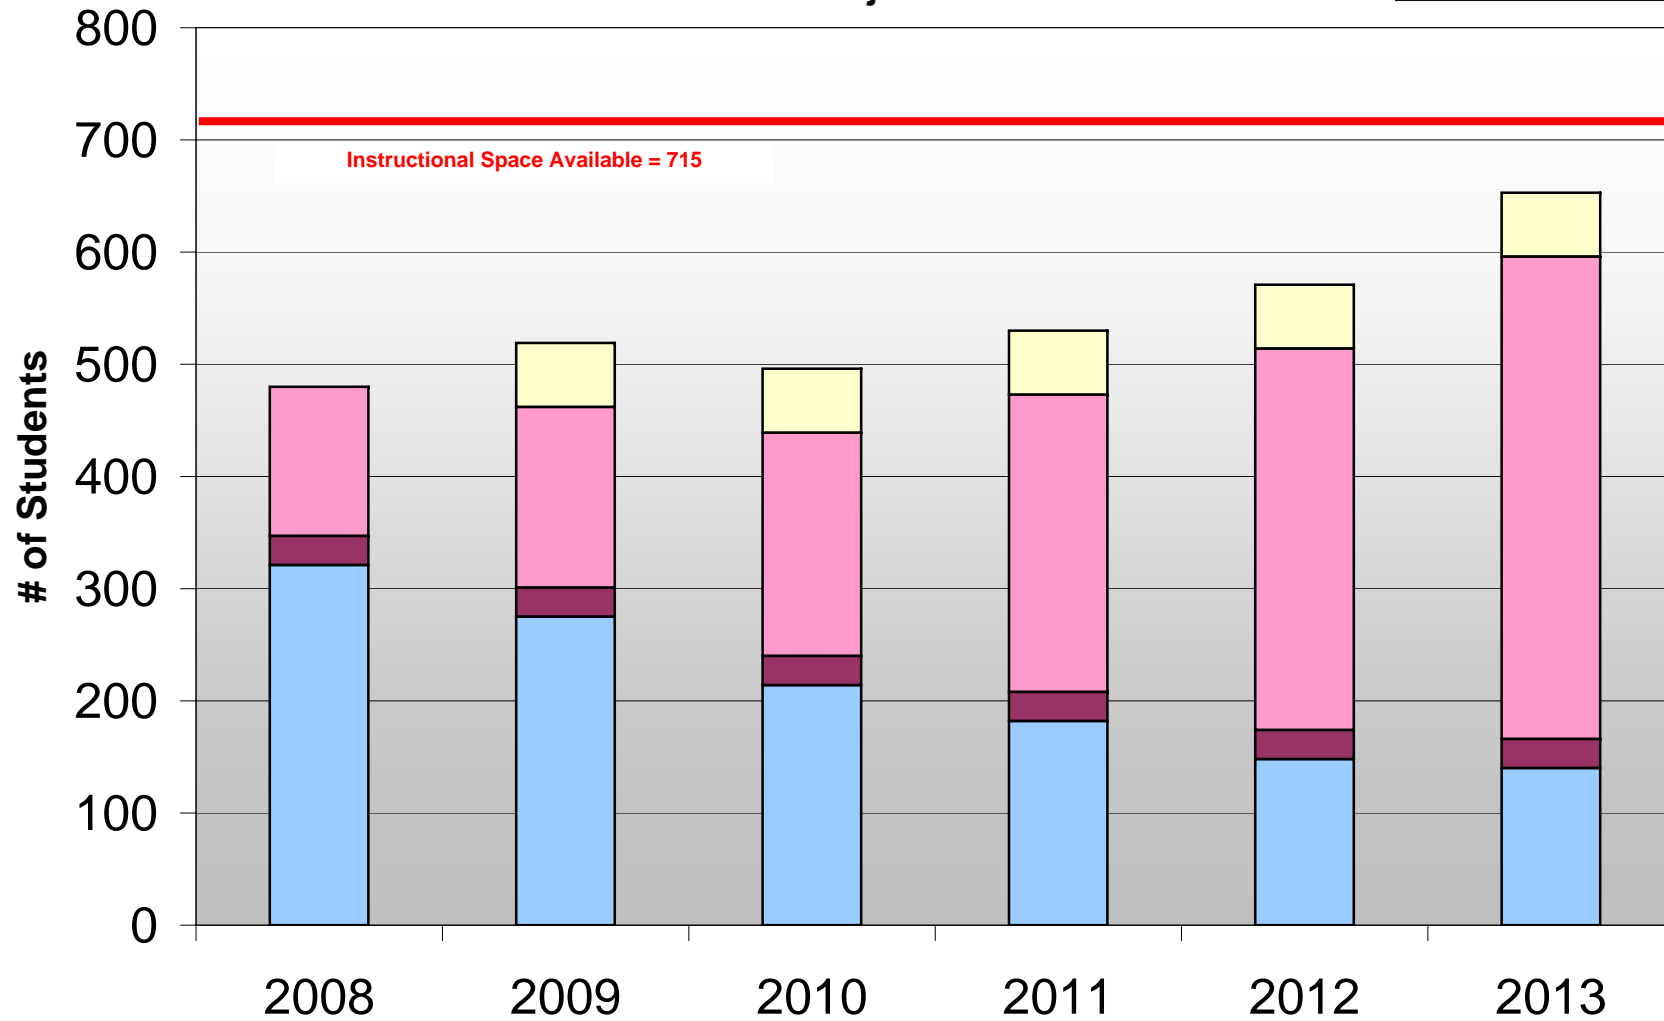

Louis Riel School Scenario

2009-2013 Projected Enrolment

Prepared by: CEOP, November 2008
SUBJECT TO REVIEW & UPDATE

Year

Notes/Assumptions:

1. Projection makes no allowance for new Out-of-Attendance Area students
2. Projection assumes the Regular Programs at LeRoi Daniels School and Fairview School close effective June 20, 2009