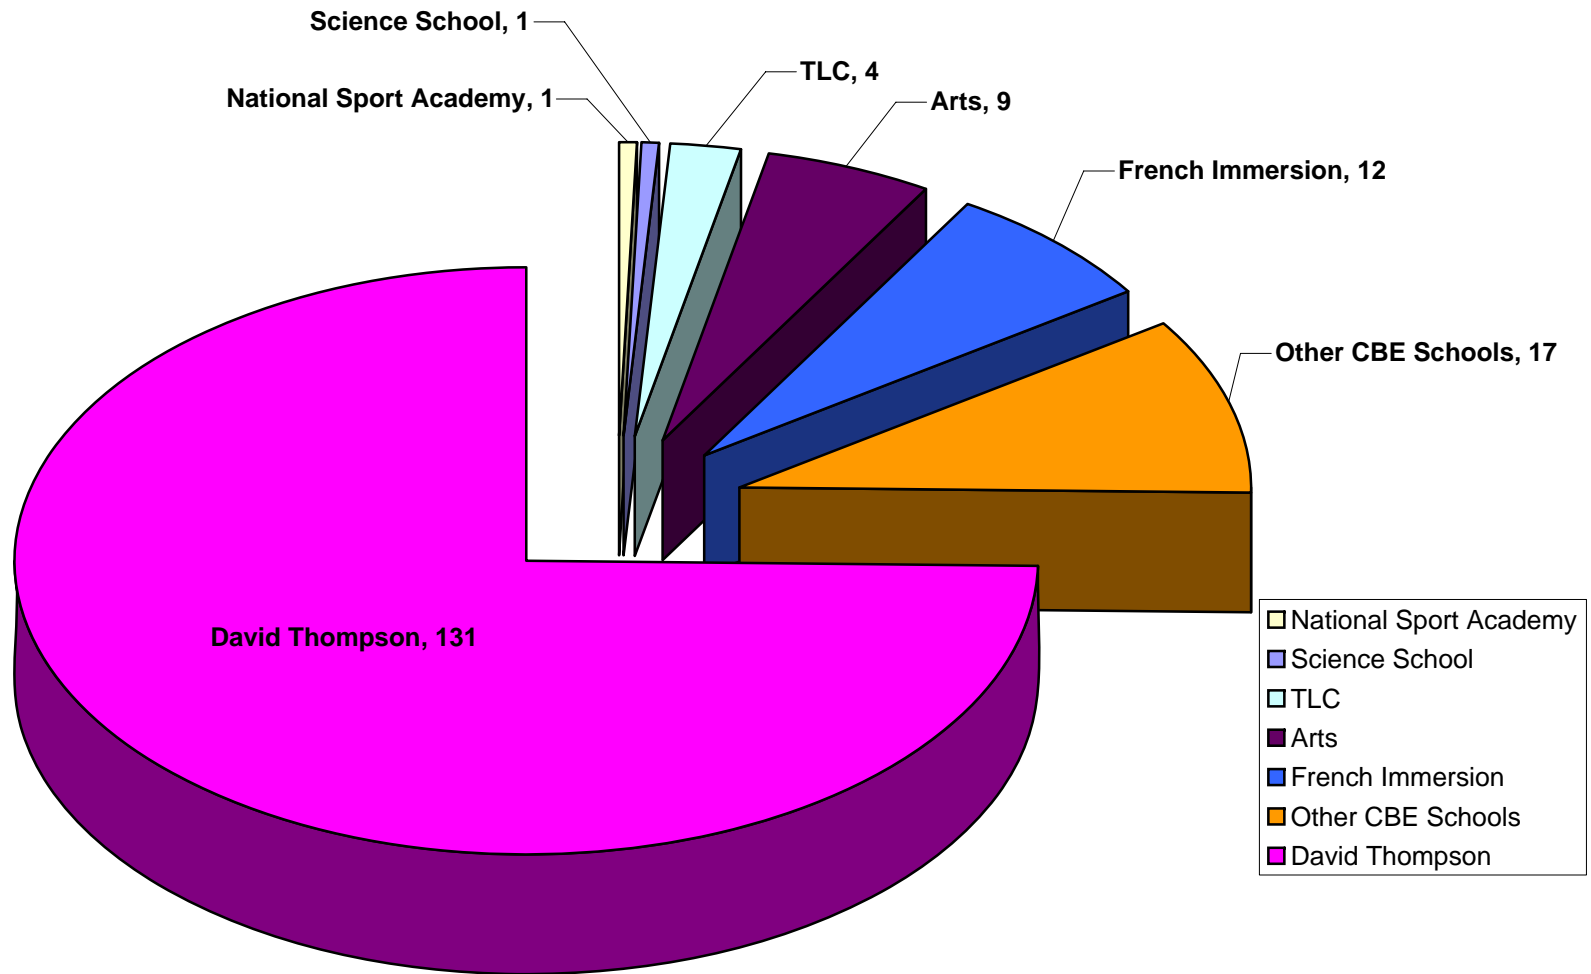

## What CBE Programs/Schools do Grade 7 to Grade 9 Students from the Acadia Community Attend?

Prepared By: CEOP  
Based on September 30, 2008 SIRS Enrolment Data

**Total Enrolment (Grade 7 to Grade 9) = 175**