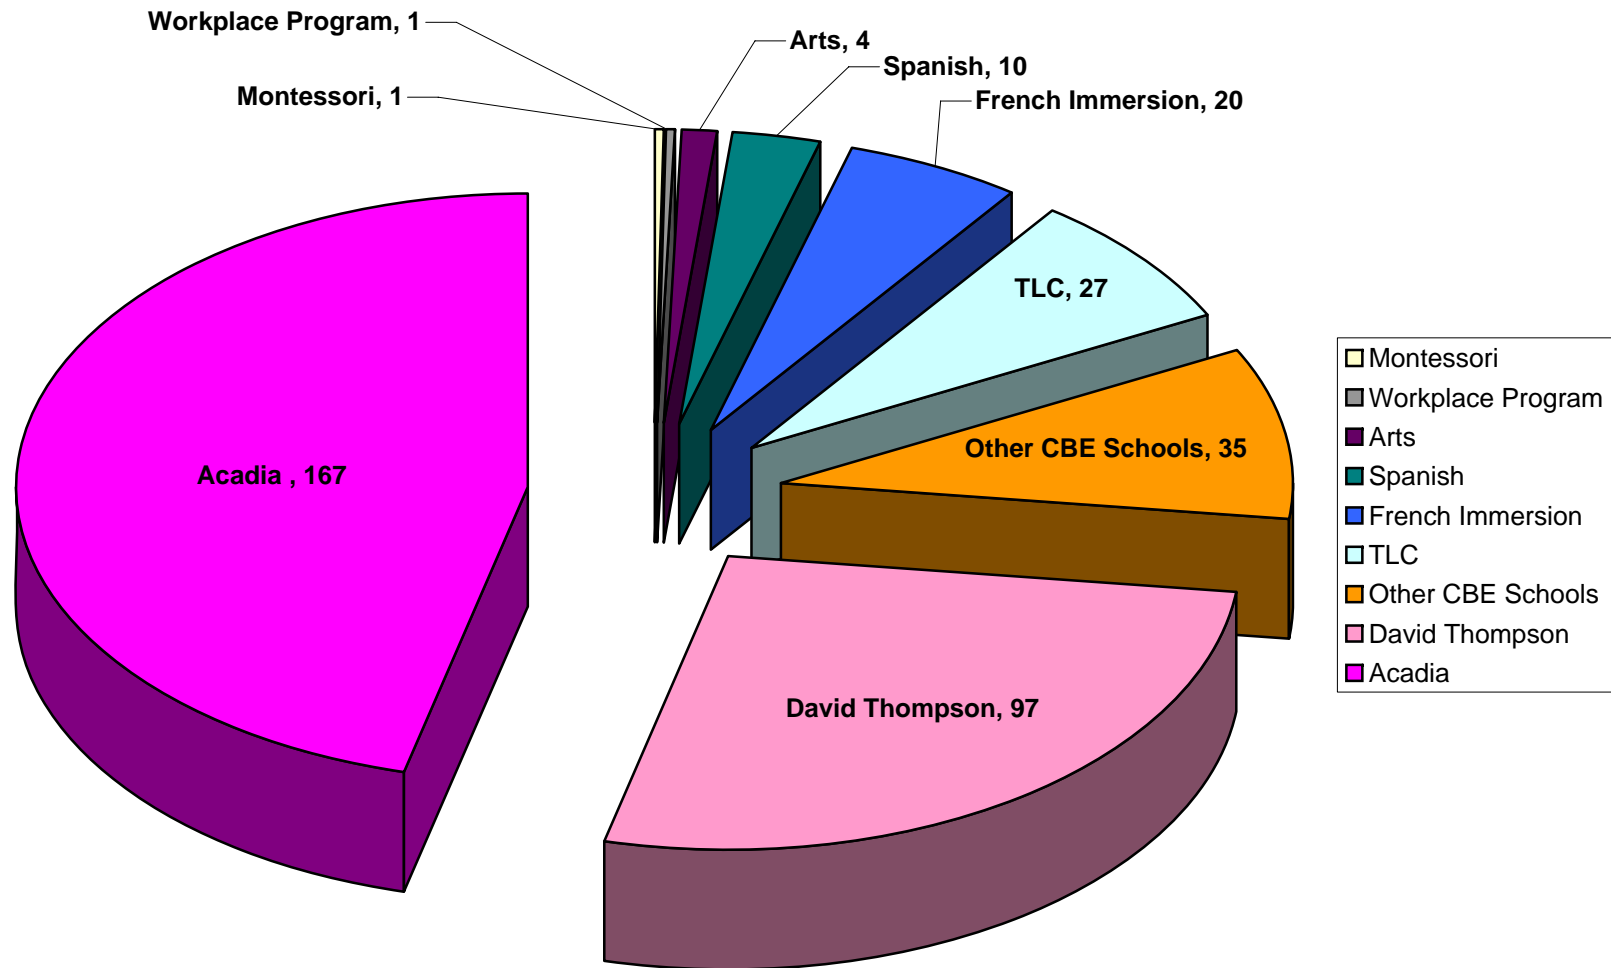

What CBE Programs/Schools do Kindergarten to Grade 6 Students from the Acadia Community Attend?

Prepared By: CEOP
Based on September 30, 2008 SIRS Enrolment Data

Total Enrolment (Kindergarten to Grade 6) = 362