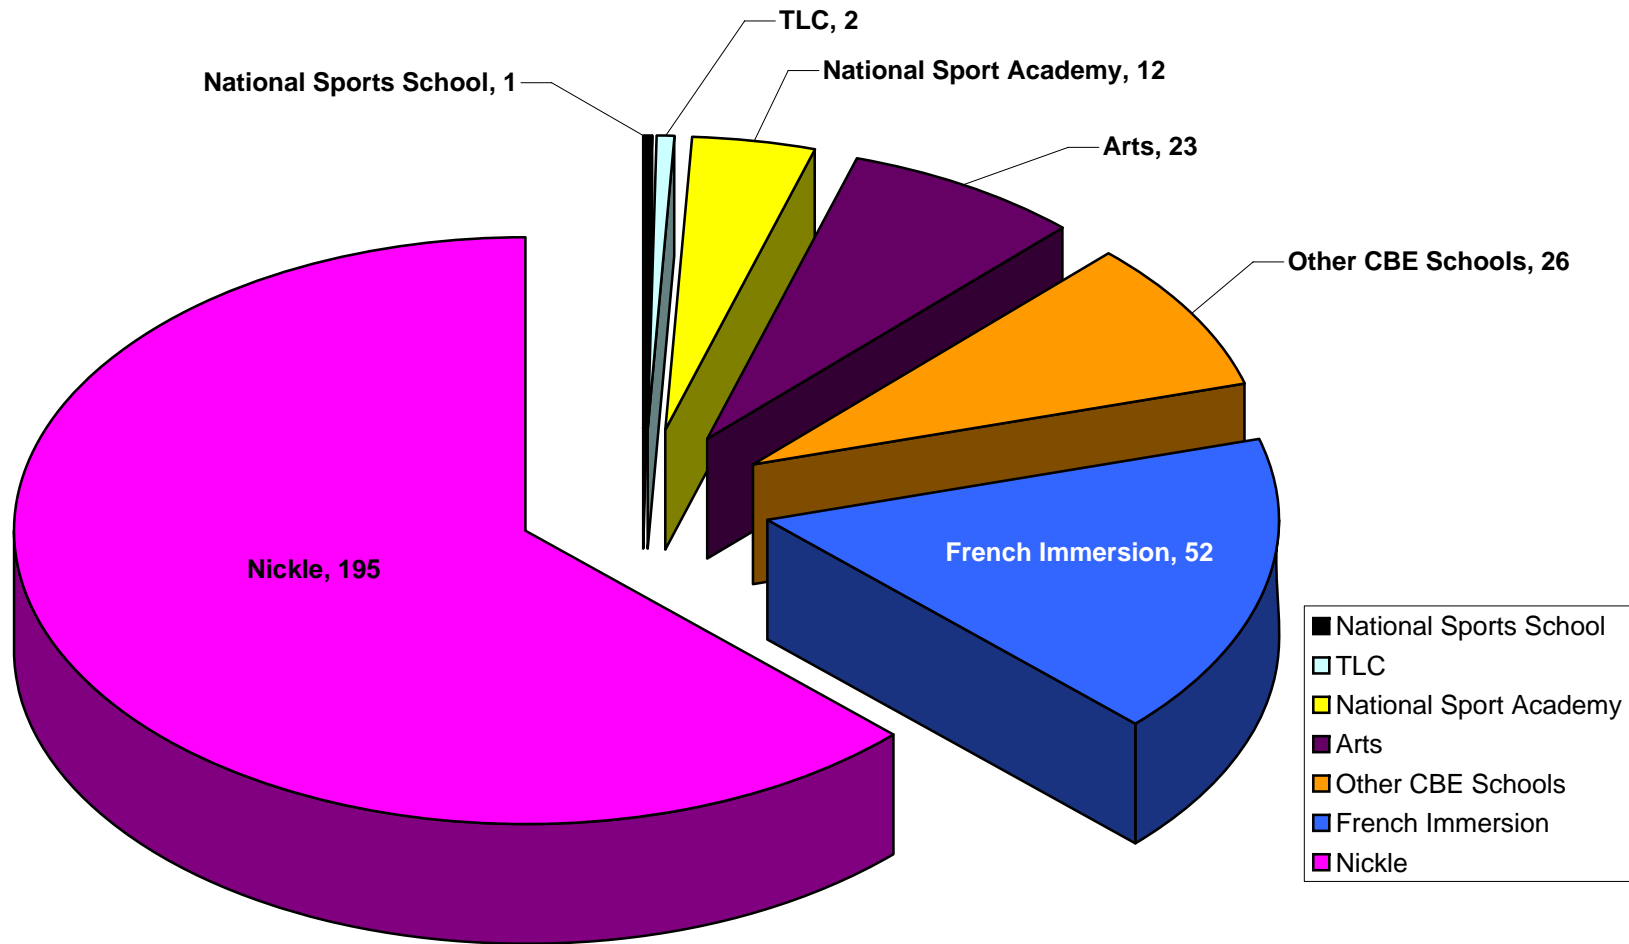

What CBE Programs/Schools do Grade 7 to Grade 9 Students from the Lake Bonavista & Bonavista Downs Communities Attend?

Prepared By: CEOP
Based on September 30, 2008 SIRS Enrolment Data

Total Enrolment (Grade 7 to Grade 9) = 311