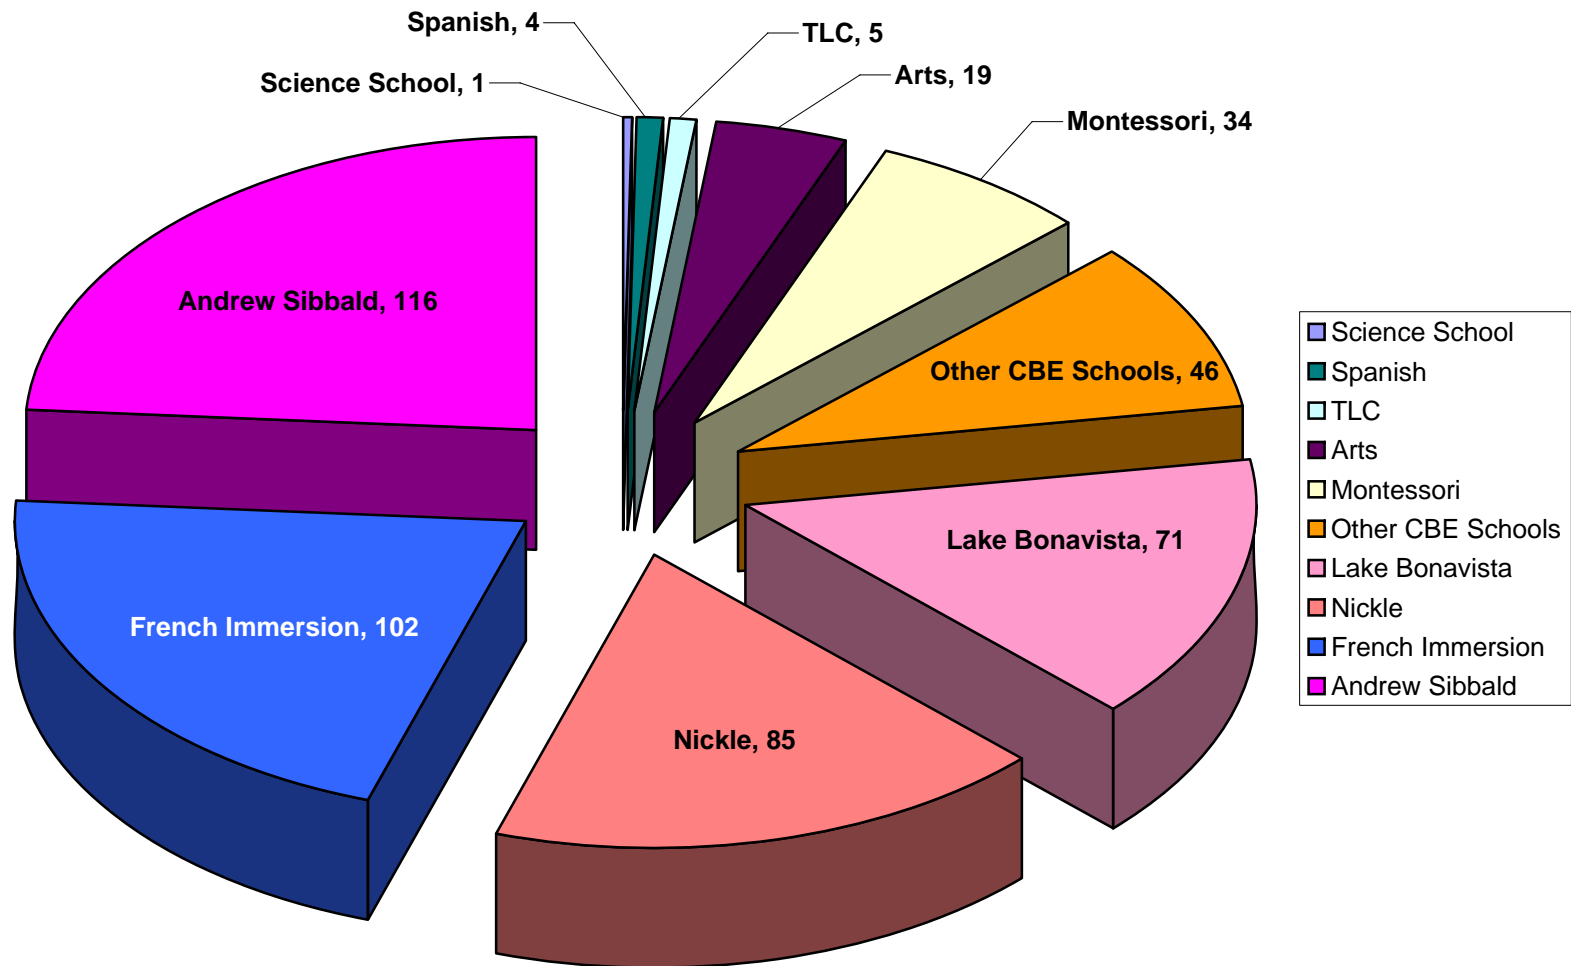

What CBE Programs/Schools do Kindergarten to Grade 6 Students from the Lake Bonavista & Bonavista Downs Communities Attend?

Prepared By: CEOP
Based on September 30, 2008 SIRS Enrolment Data

Total Enrolment (Kindergarten to Grade 6) = 483