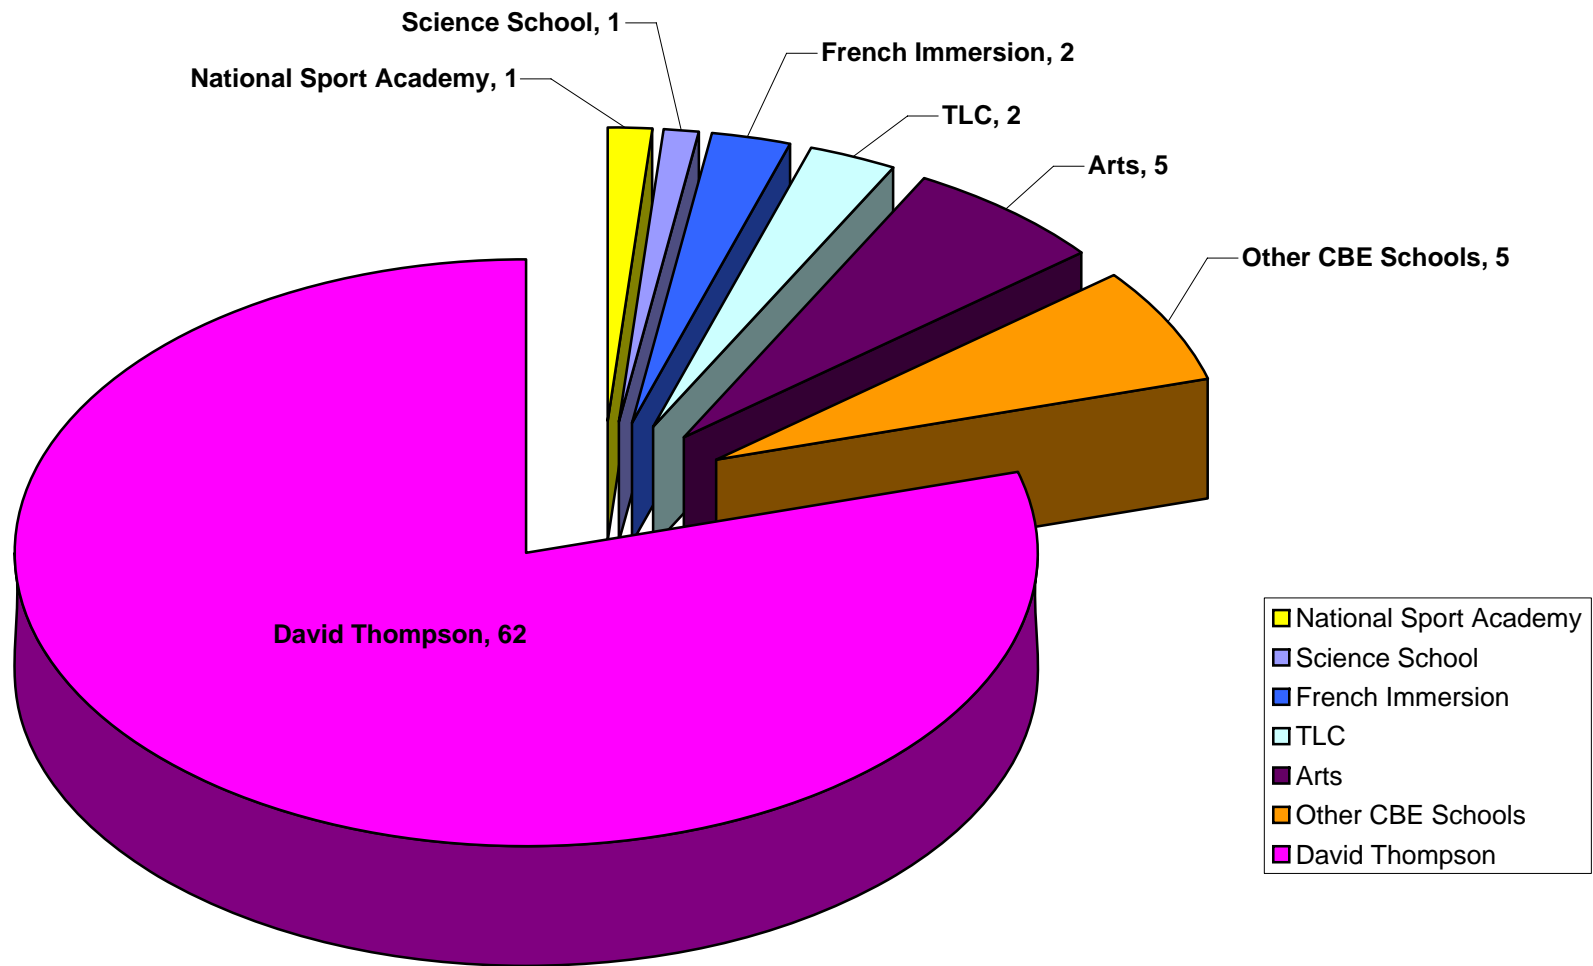

What CBE Programs/Schools do Grade 7 to Grade 9 Students from the Copperfield Community Attend?

Prepared By: CEOP
Based on September 30, 2008 SIRS Enrolment Data

Total Enrolment (Grade 7 to Grade 9) = 78