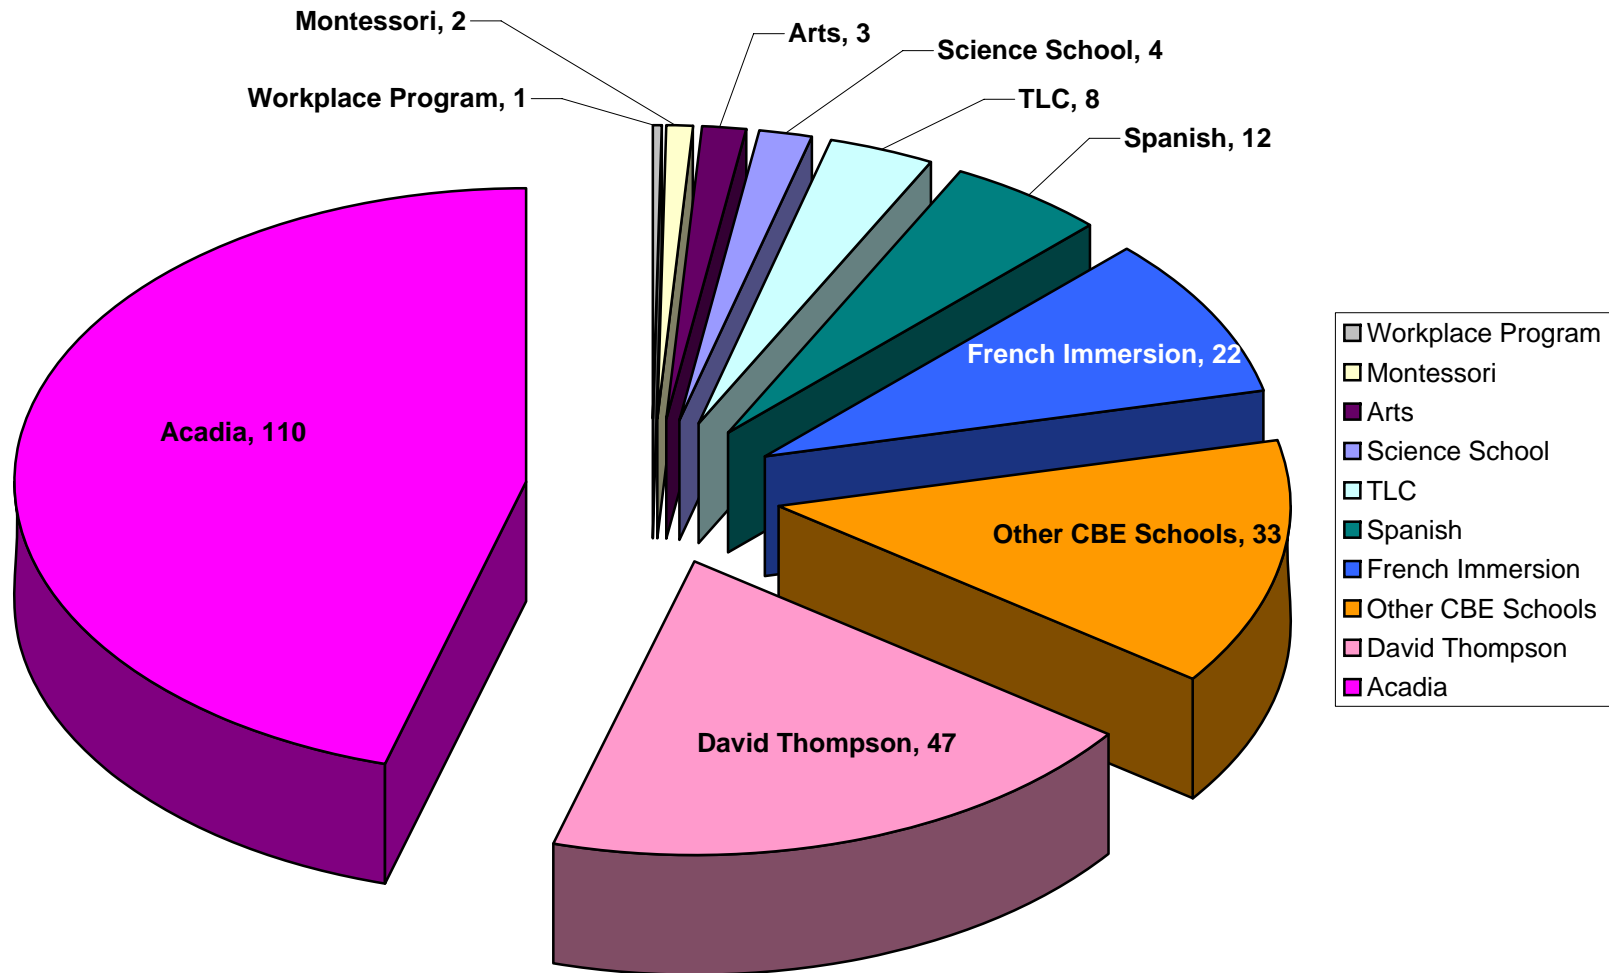

What CBE Programs/Schools do Kindergarten to Grade 6 Students from the Copperfield Community Attend?

Prepared By: CEOP
Based on September 30, 2008 SIRS Enrolment Data

Total Enrolment (Kindergarten to Grade 6) = 242