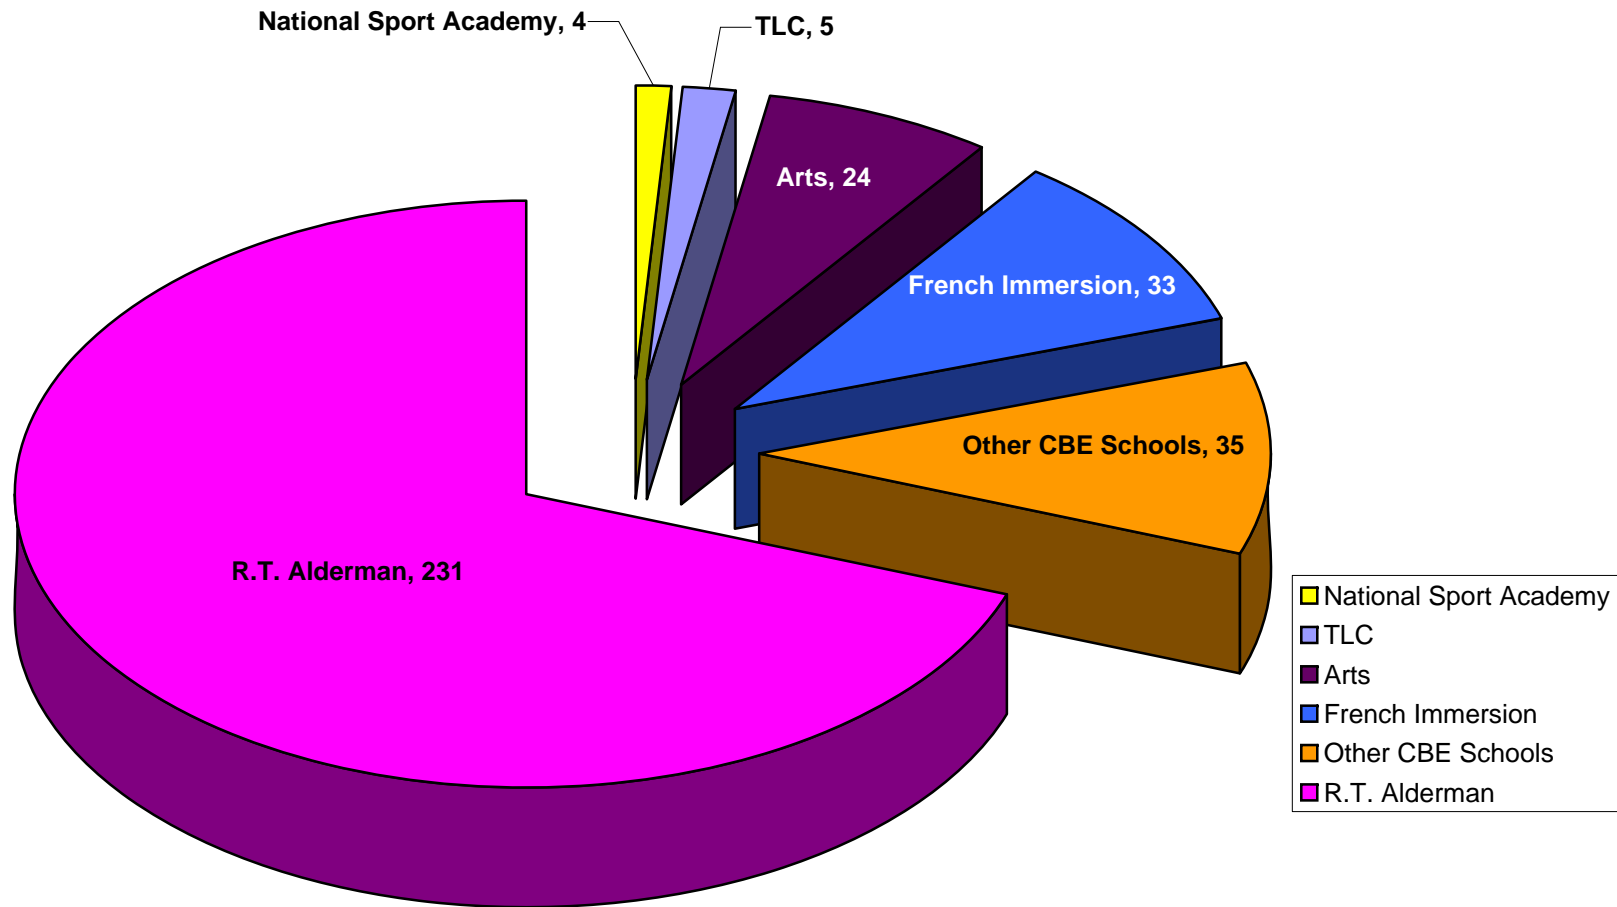

## What CBE Programs/Schools do Grade 7 to Grade 9 Students from the Douglasdale/glen Community Attend?

Prepared By: CEOP  
Based on September 30, 2008 SIRS Enrolment Data

**Total Enrolment (Grade 7 to Grade 9) = 332**