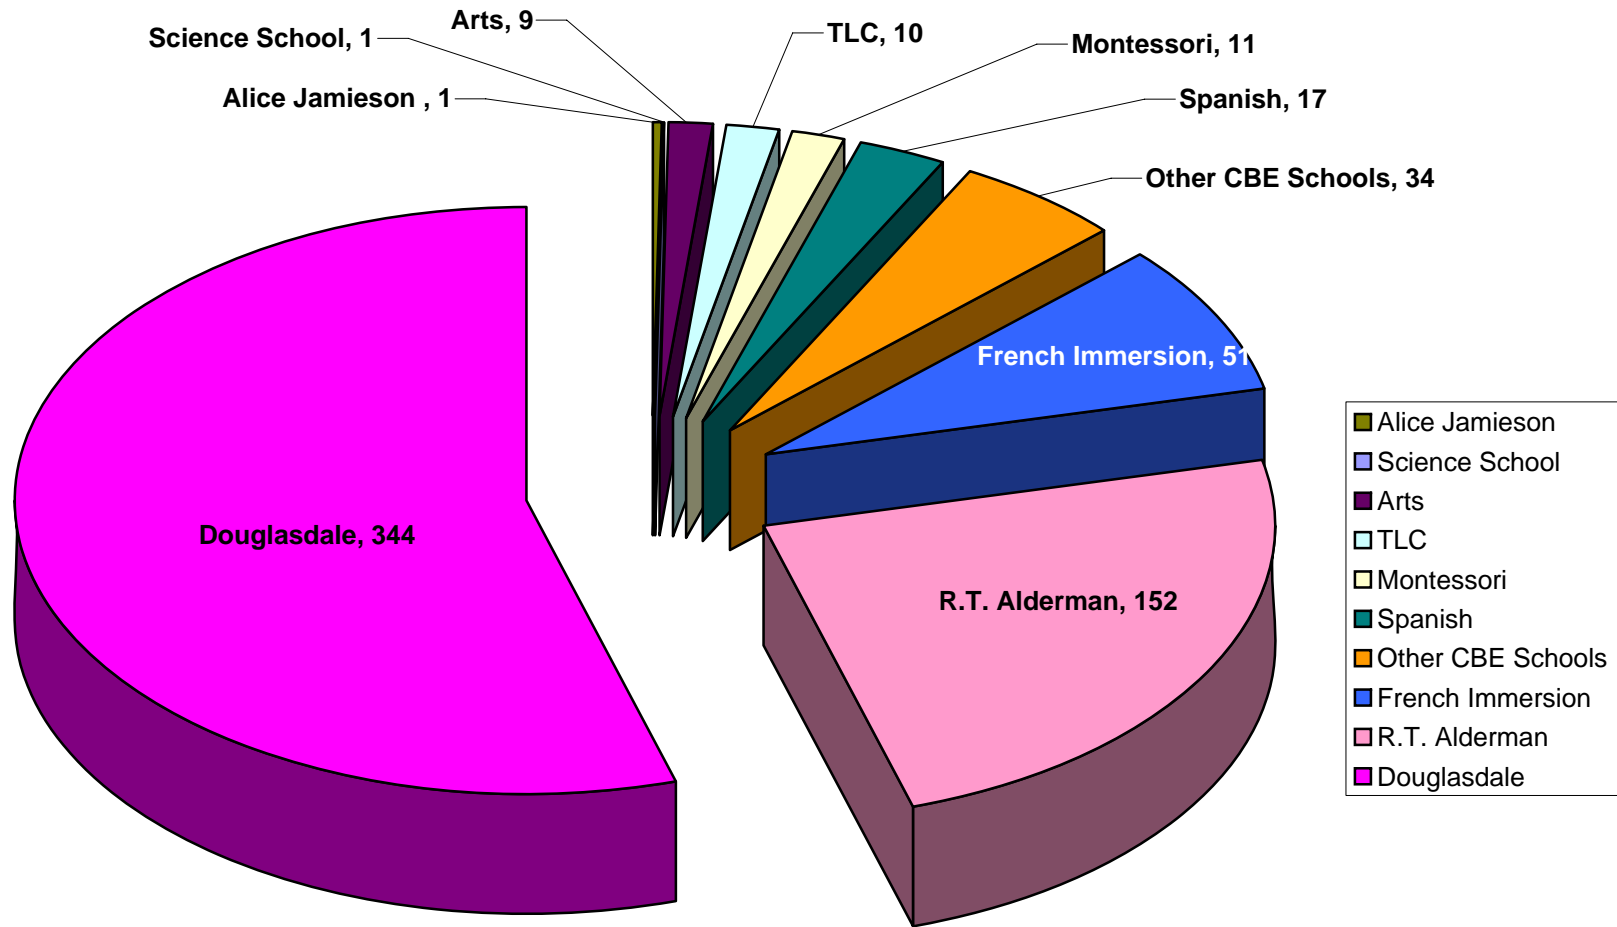

What CBE Programs/Schools do Kindergarten to Grade 6 Students from the Douglasdale/glen Community Attend?

Prepared By: CEOP
Based on September 30, 2008 SIRS Enrolment Data

Total Enrolment (Kindergarten to Grade 6) = 630