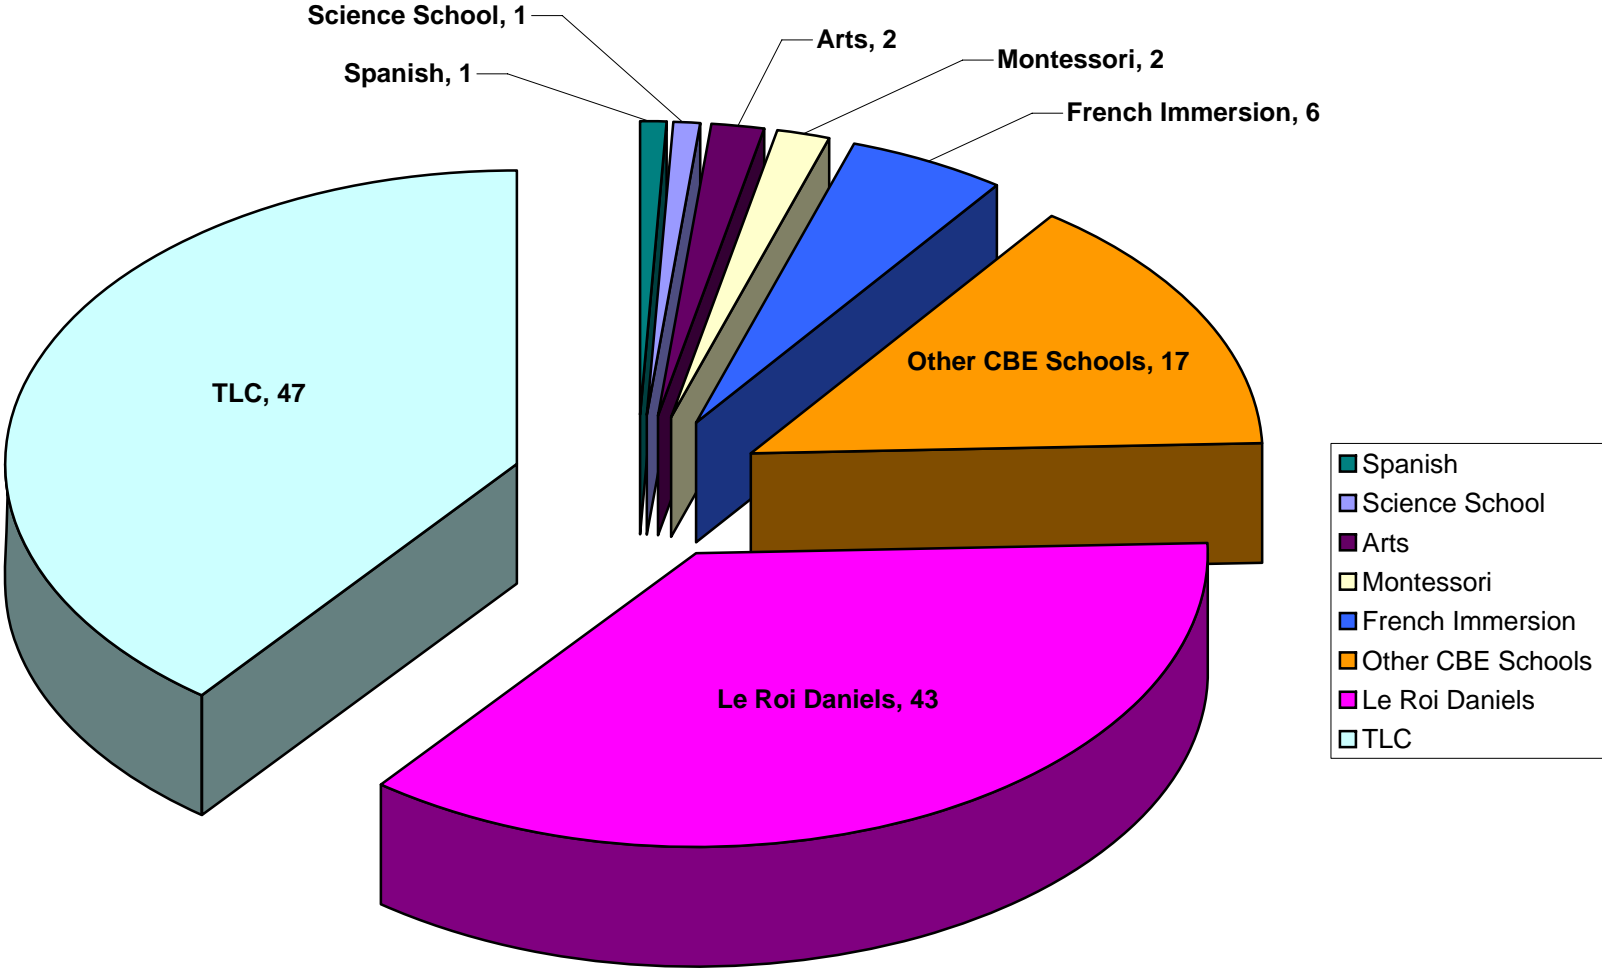

What CBE Programs/Schools do Kindergarten to Grade 6 Students from the Fairview Community Attend?

Prepared By: CEOP
Based on September 30, 2008 SIRS Enrolment Data

Total Enrolment (Kindergarten to Grade 6) = 119