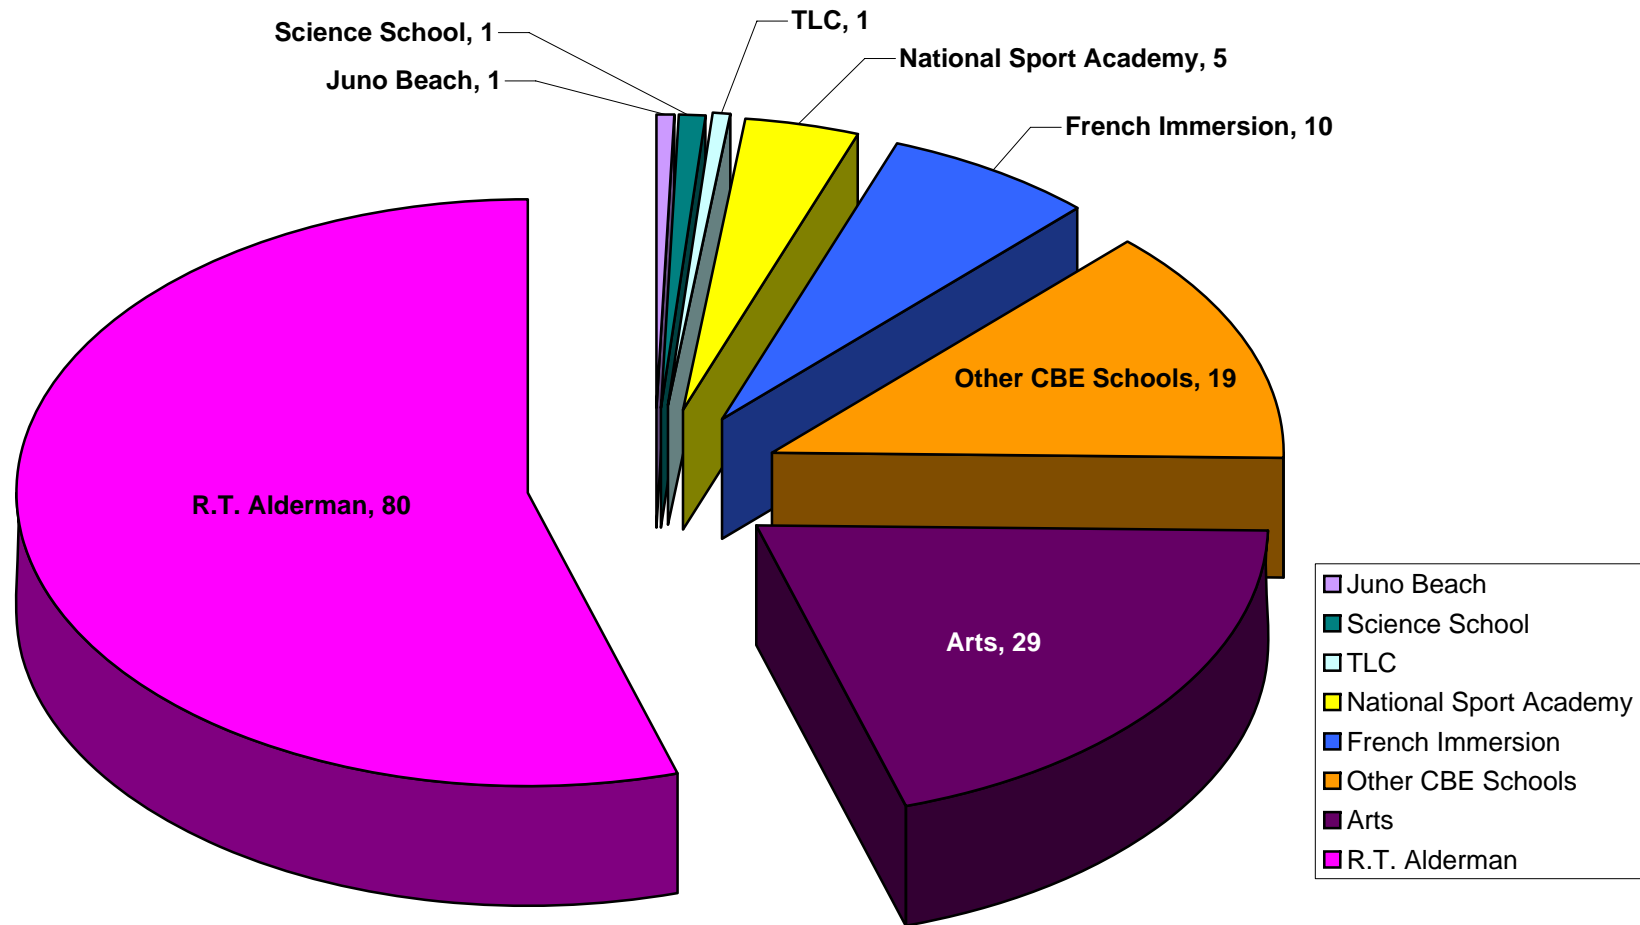

What CBE Programs/Schools do **Grade 7 to Grade 9** Students from the **Maple Ridge & Willow Park** Communities Attend?

Prepared By: CEOP
Based on September 30, 2008 SIRS Enrolment Data

Total Enrolment (Grade 7 to Grade 9) = 146