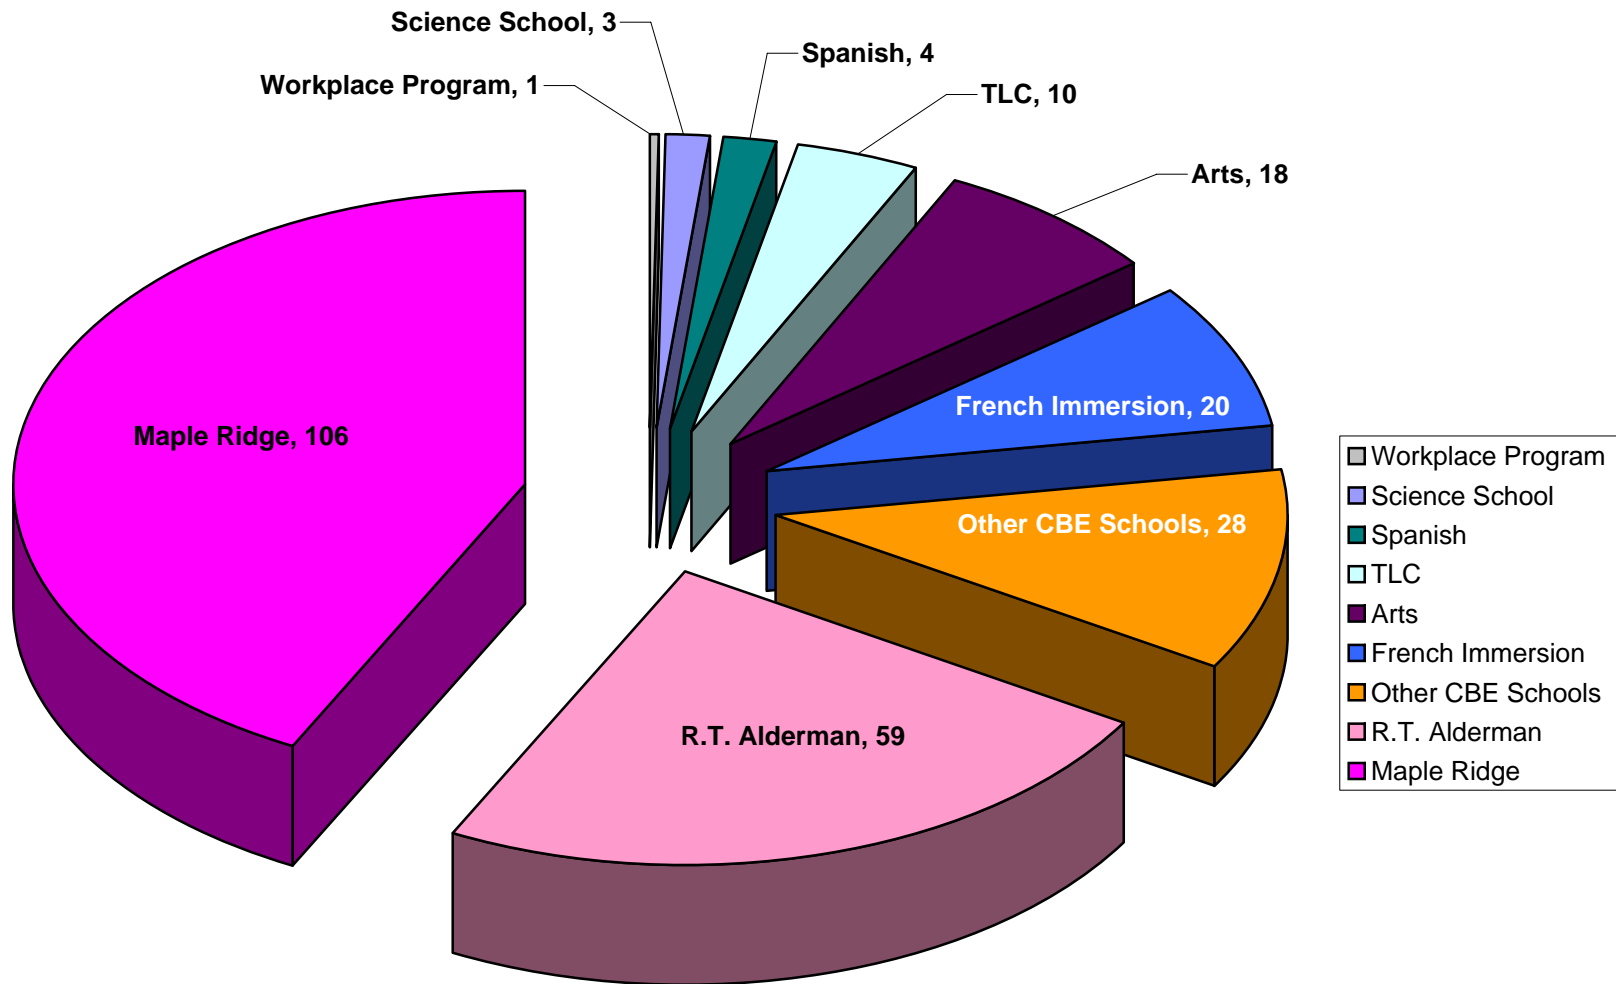

What CBE Programs/Schools do Kindergarten to Grade 6 Students from the Maple Ridge & Willow Park Communities Attend?

Prepared By: CEOP
Based on September 30, 2008 SIRS Enrolment Data

Total Enrolment (Kindergarten to Grade 6) = 249