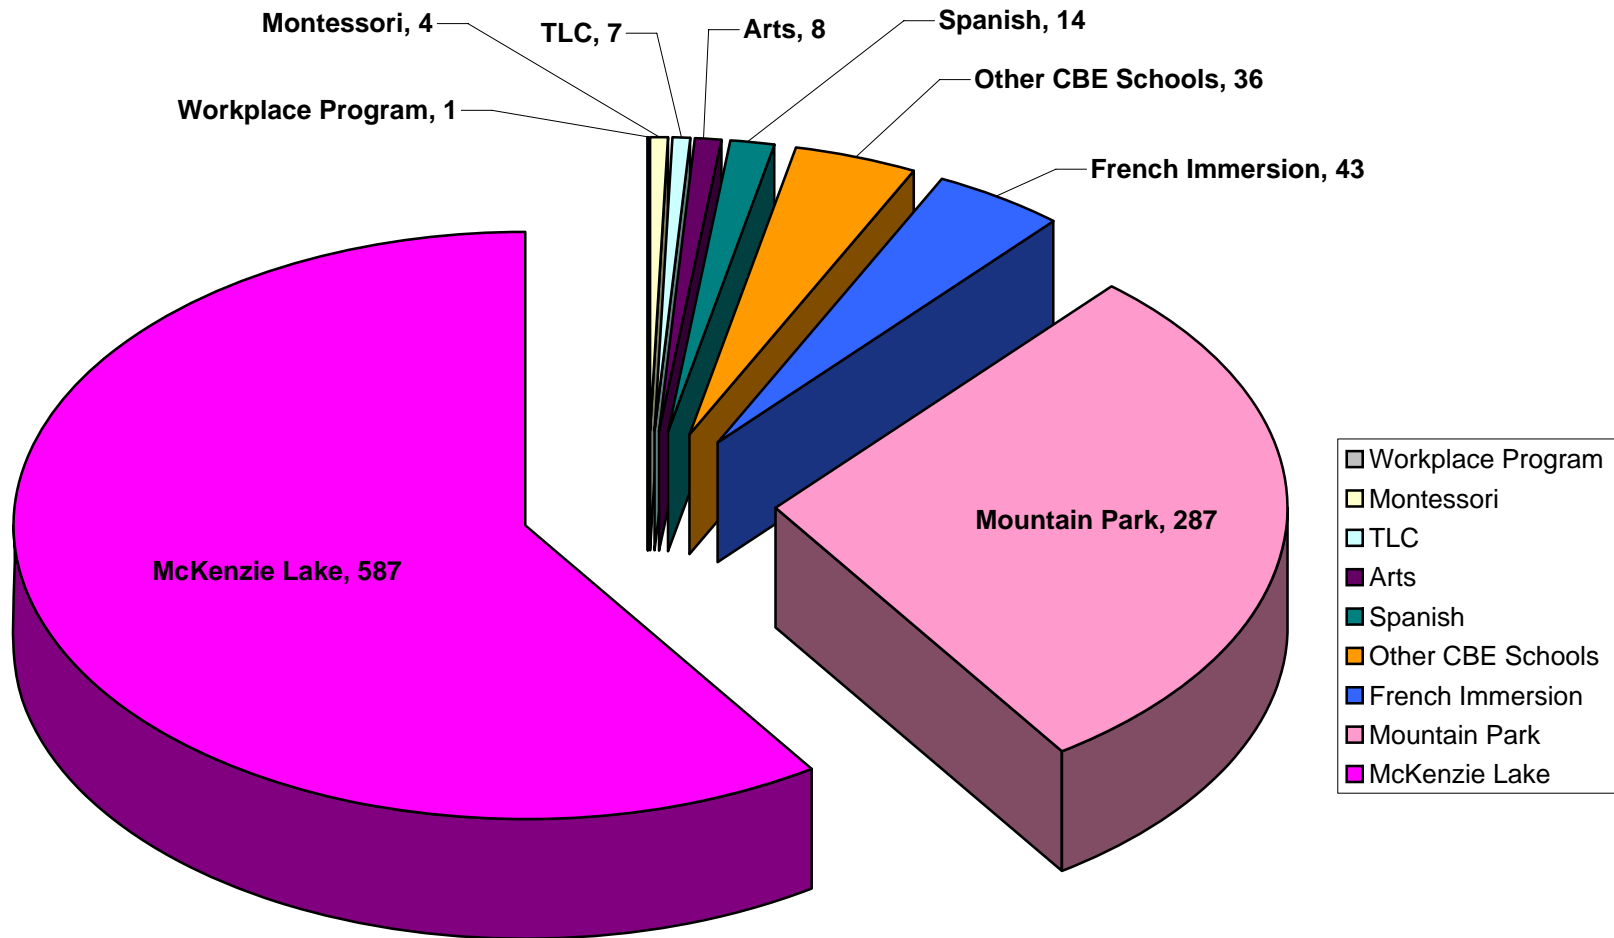

What CBE Programs/Schools do Kindergarten to Grade 6 Students from the McKenzie Lake Community Attend?

Prepared By: CEOP
Based on September 30, 2008 SIRS Enrolment Data

Total Enrolment (Kindergarten to Grade 6) = 987