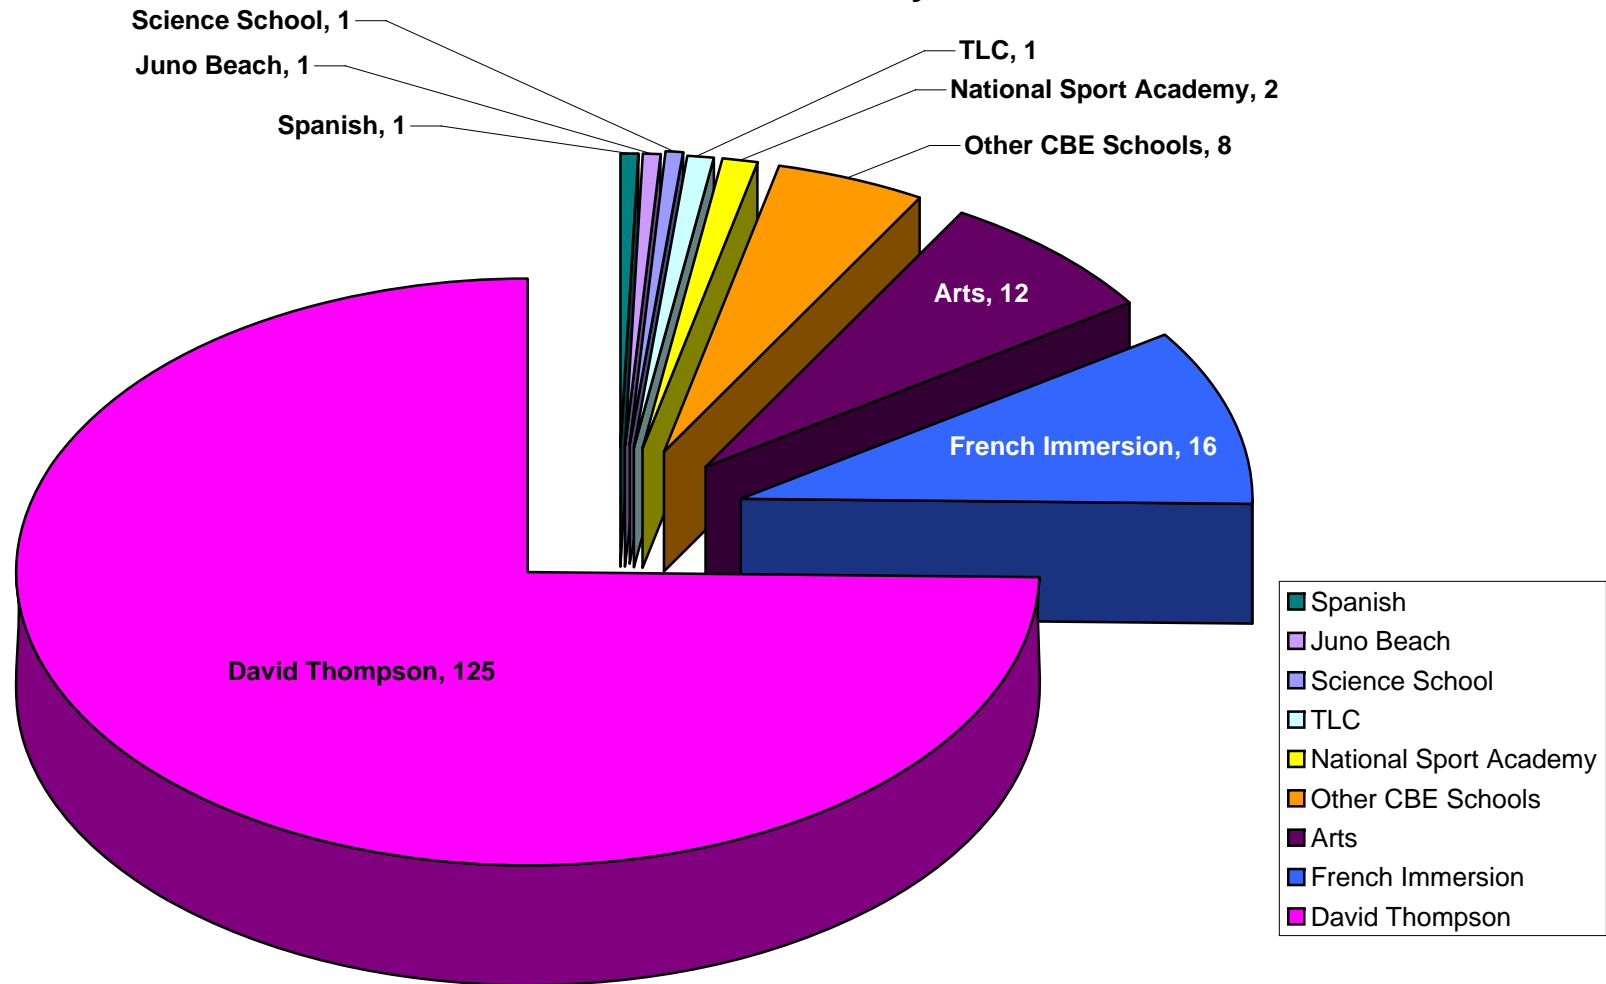

What CBE Programs/Schools do Grade 7 to Grade 9 Students from the McKenzie Towne Community Attend?

Prepared By: CEOP
Based on September 30, 2008 SIRS Enrolment Data

Total Enrolment (Grade 7 to Grade 9) = 167