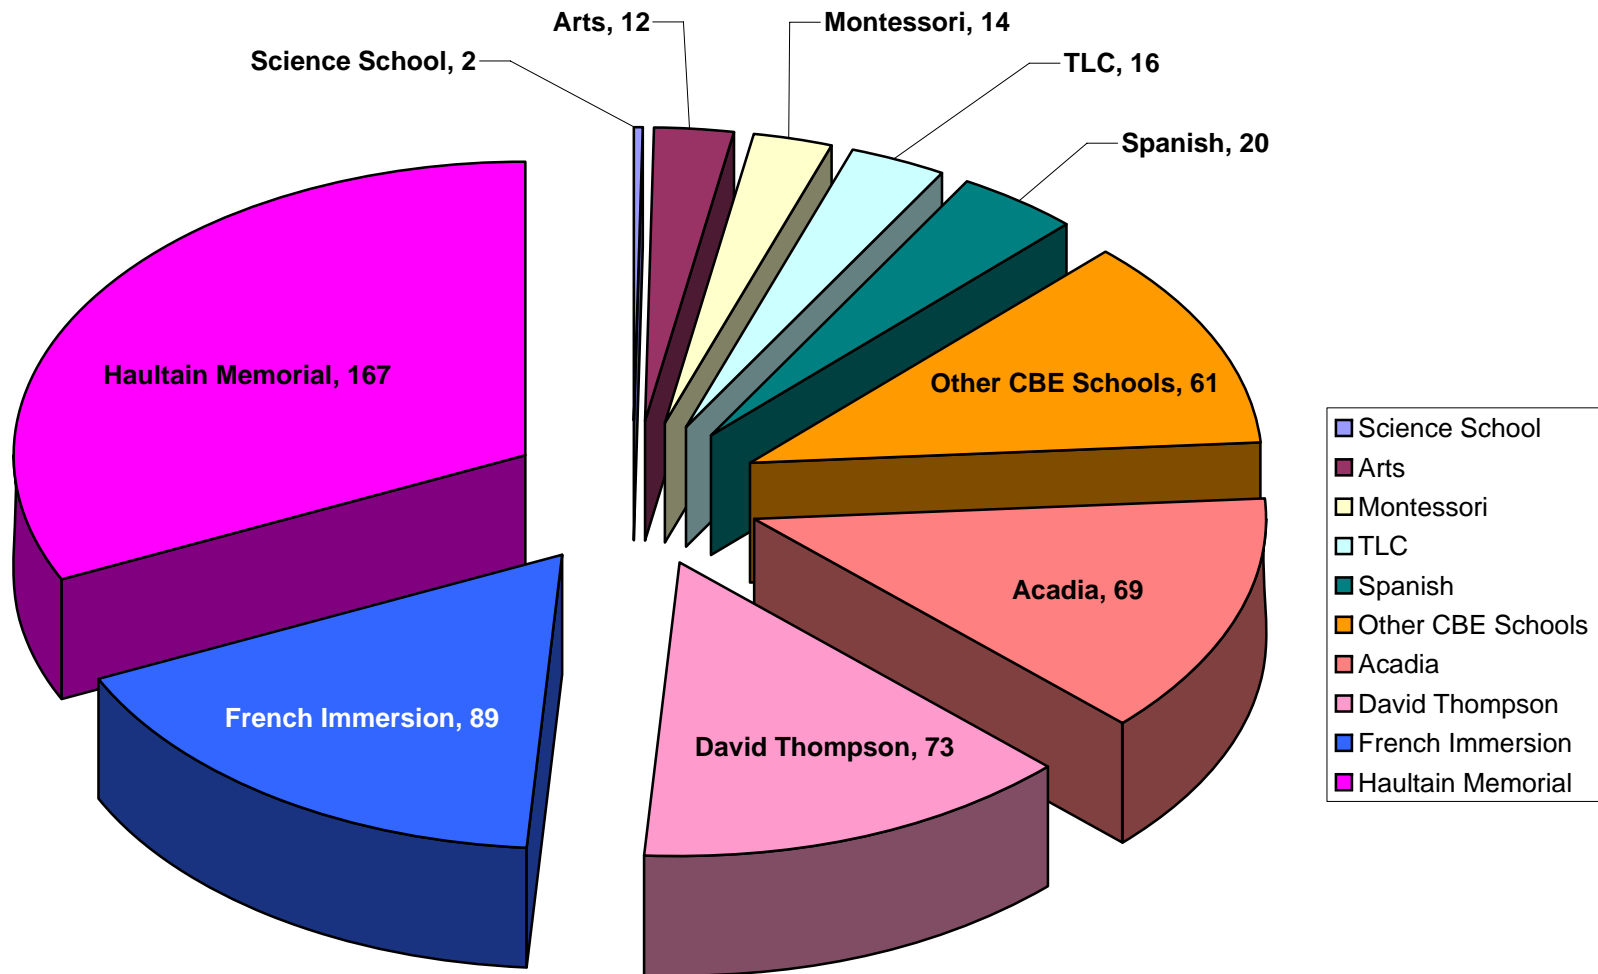

What CBE Programs/Schools do Kindergarten to Grade 6 Students from the McKenzie Towne Community Attend?

Prepared By: CEOP
Based on September 30, 2008 SIRS Enrolment Data

Total Enrolment (Kindergarten to Grade 6) = 523