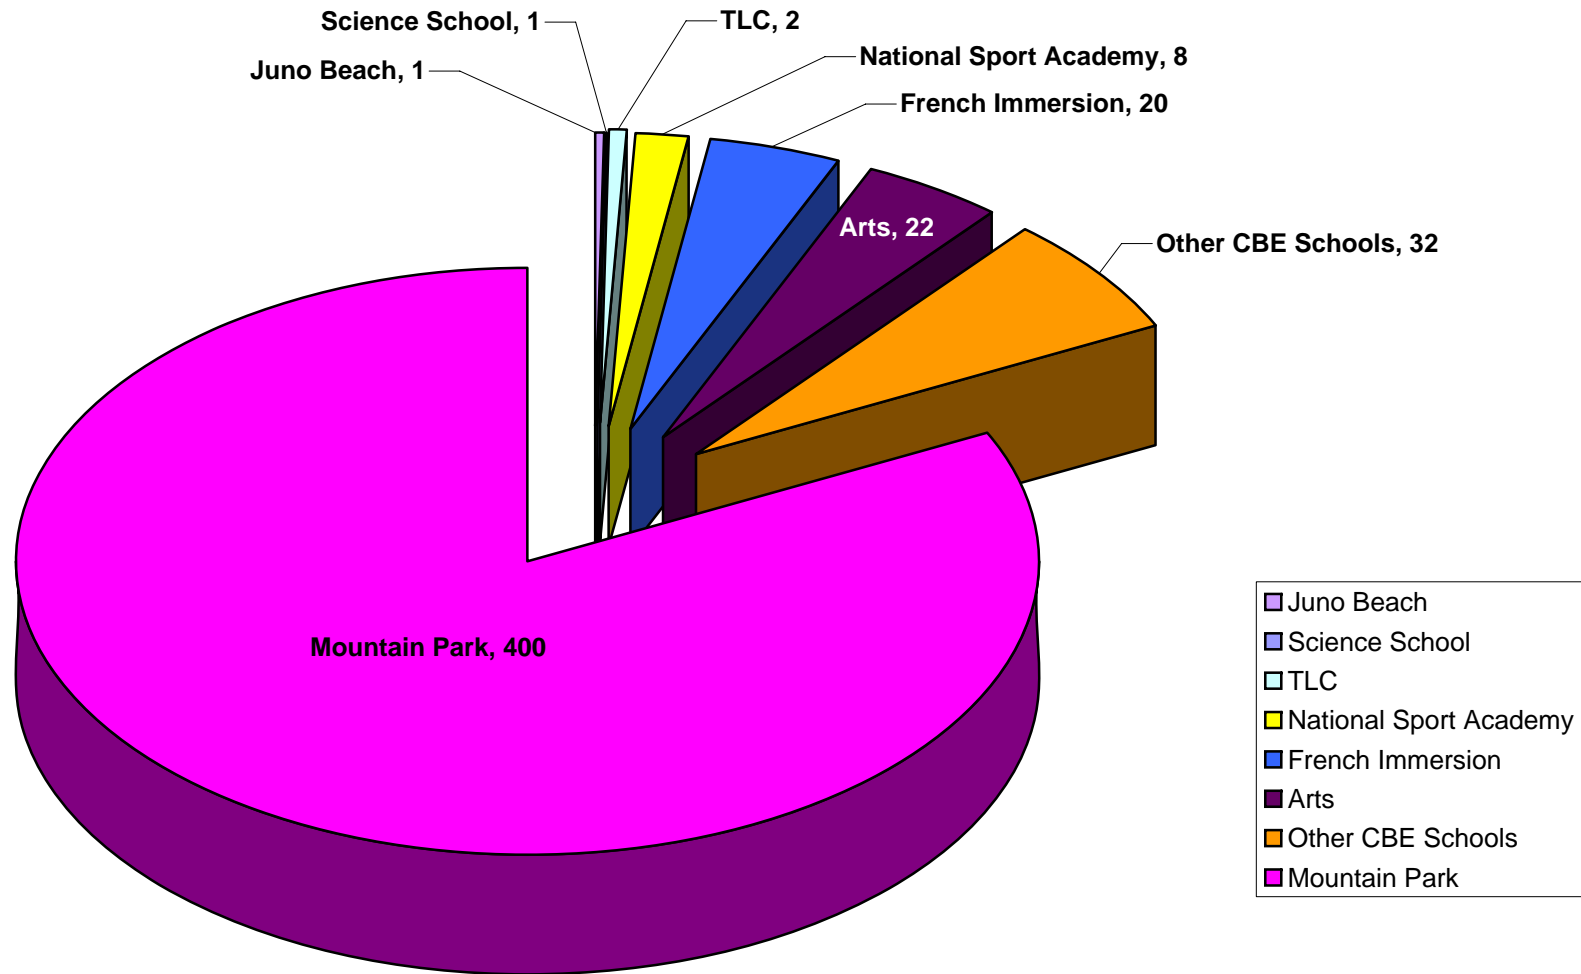

## What CBE Programs/Schools do **Grade 7 to Grade 9** Students from the **McKenzie Lake** Community Attend?

Prepared By: CEOP  
Based on September 30, 2008 SIRS Enrolment Data

**Total Enrolment (Grade 7 to Grade 9) = 486**