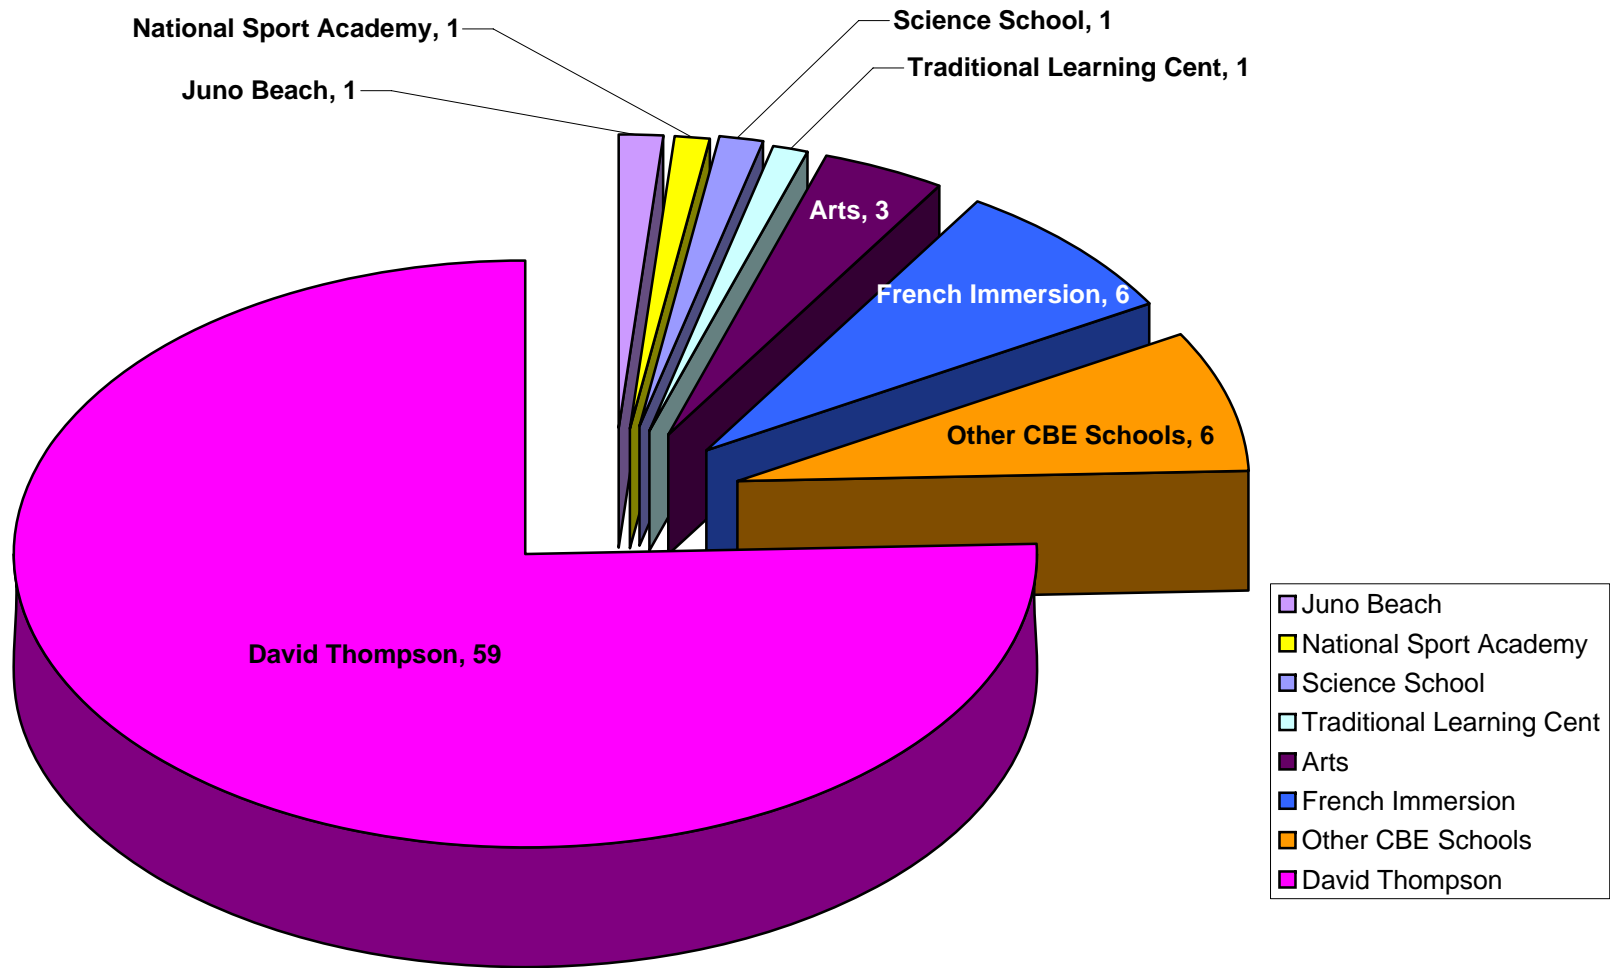

## What CBE Programs/Schools do Grade 7 to Grade 9 Students from the New Brighton Community Attend?

Prepared By: CEOP  
Based on September 30, 2008 SIRS Enrolment Data

**Total Enrolment (Grade 7 to Grade 9) = 78**