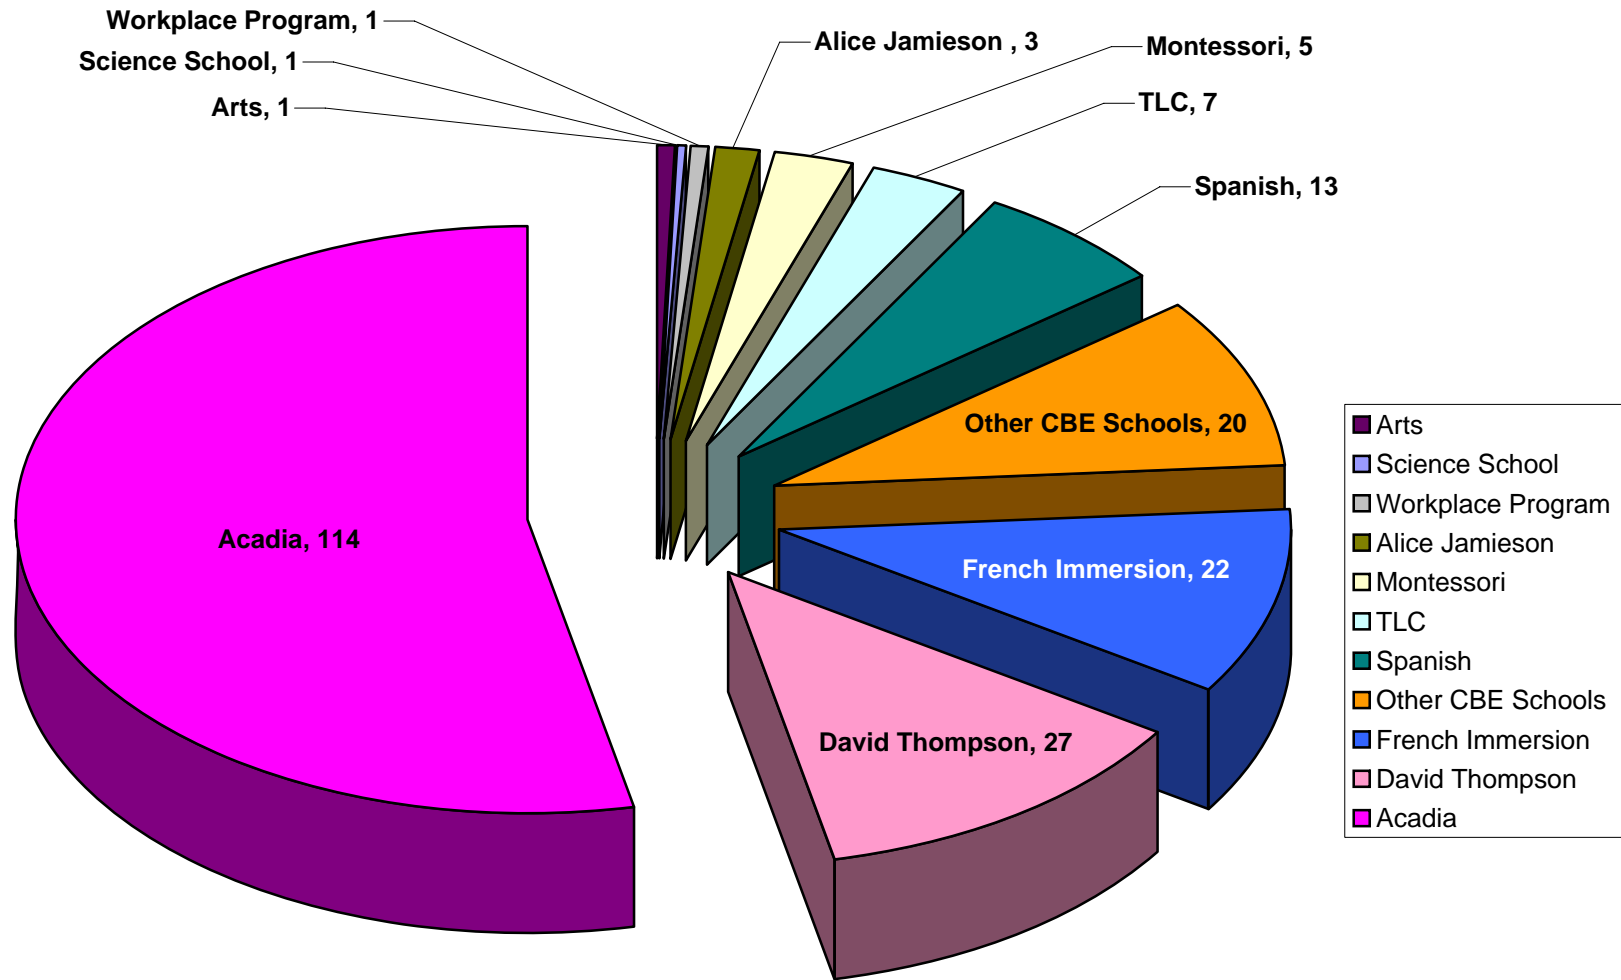

What CBE Programs/Schools do Kindergarten to Grade 6 Students from the New Brighton Community Attend?

Prepared By: CEOP
Based on September 30, 2008 SIRS Enrolment Data

Total Enrolment (Kindergarten to Grade 6) = 214