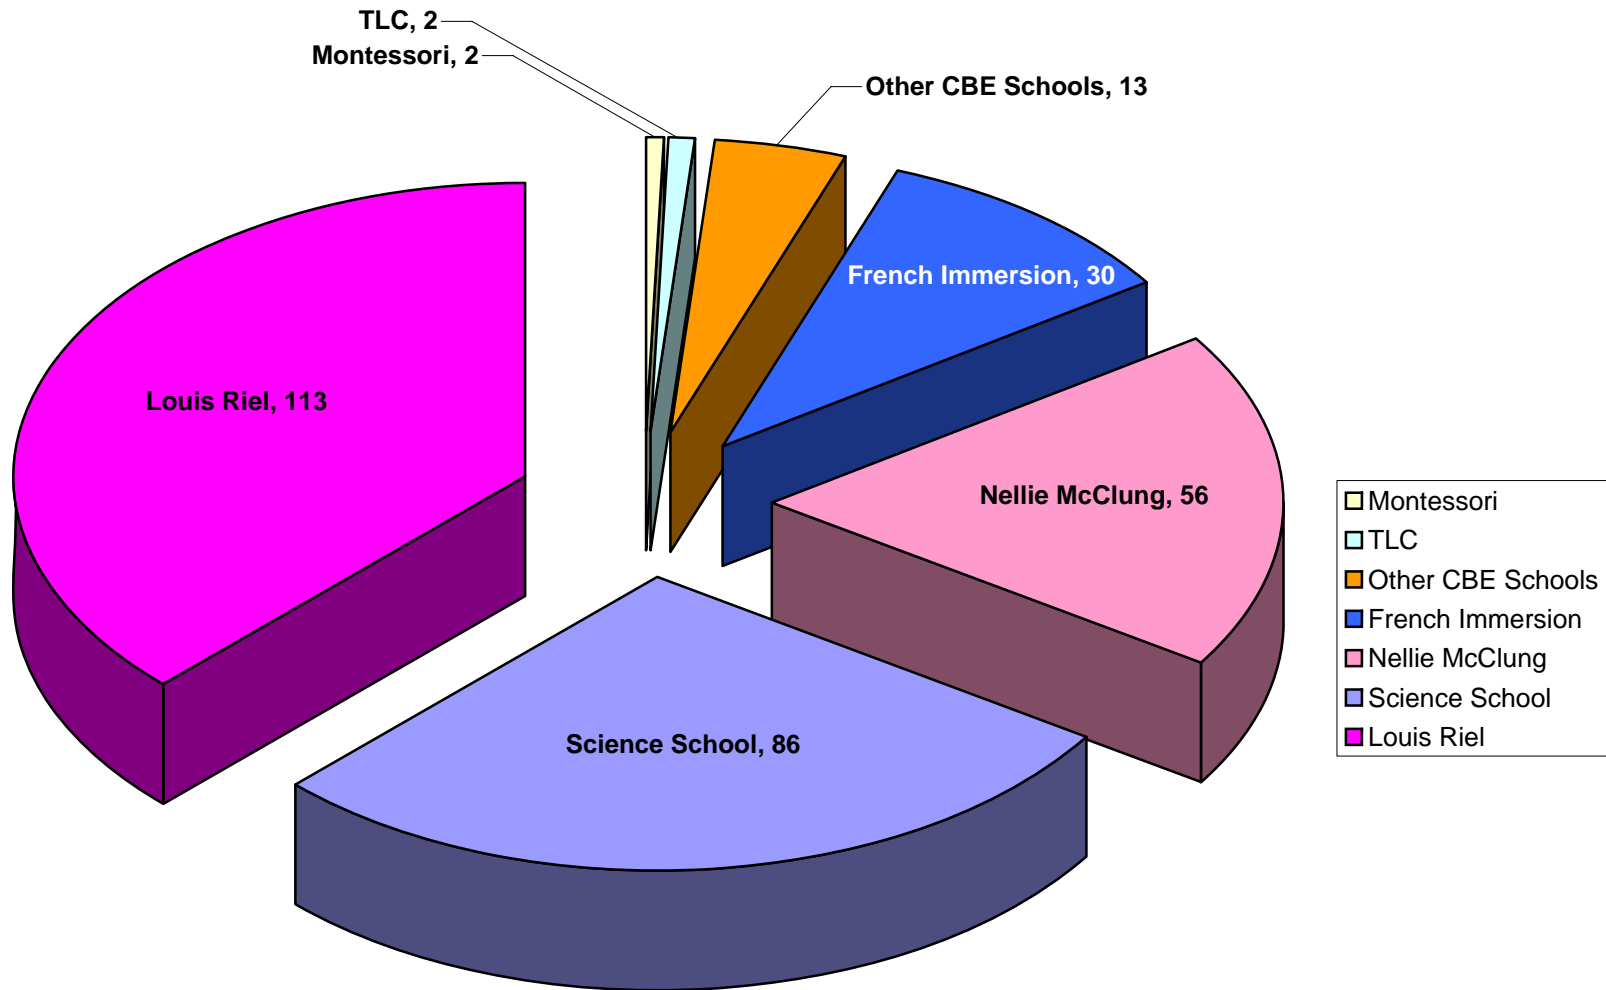

What CBE Programs/Schools do Kindergarten to Grade 6 Students from the Oakridge Community Attend?

Prepared By: CEOP
Based on September 30, 2008 SIRS Enrolment Data

Total Enrolment (Kindergarten to Grade 6) = 302