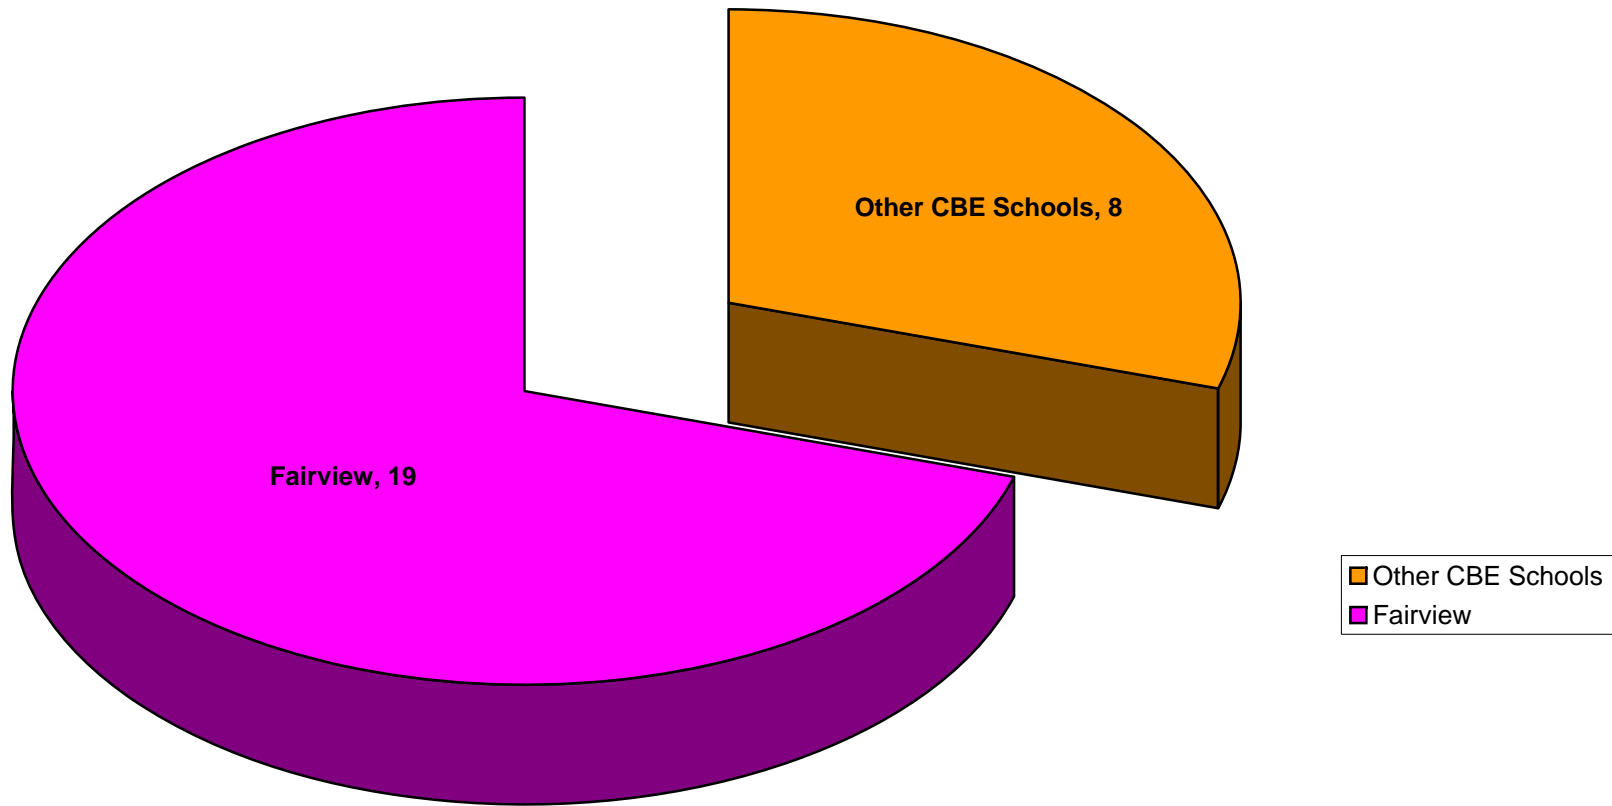

What CBE Programs/Schools do **Grade 7 to Grade 9** Students from the **Tsuu T'ina Nation** Attend?

Prepared By: CEOP
Based on September 30, 2008 SIRS Enrolment Data

Total Enrolment (Grade 7 to Grade 9) = 27