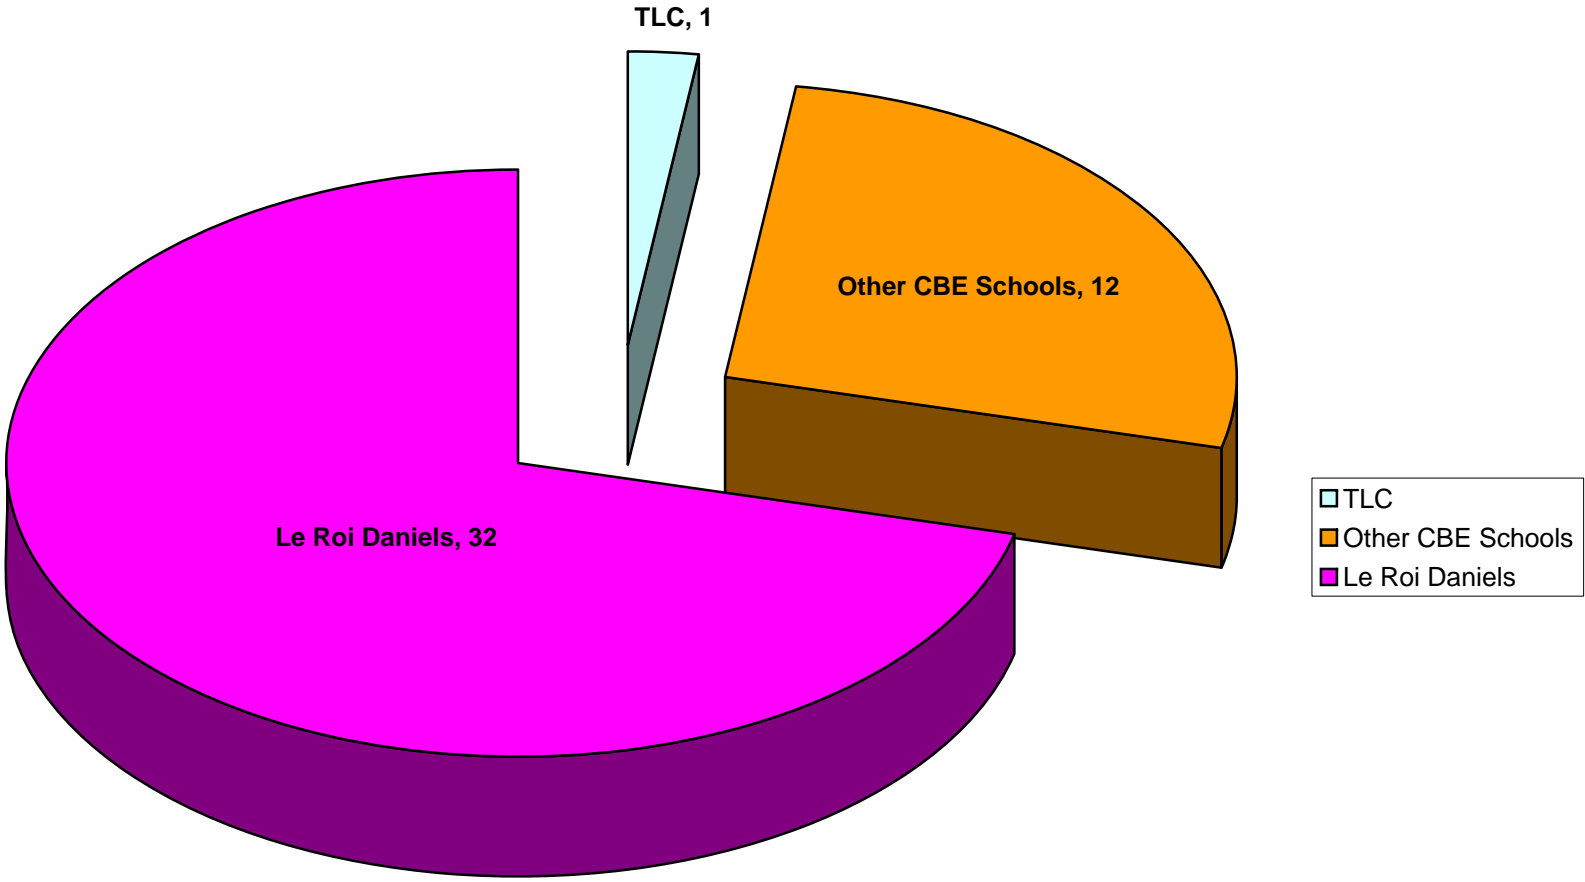

What CBE Programs/Schools do **Kindergarten to Grade 6** Students from the **Tsuu T'ina** Community Attend?

Prepared By: CEOP
Based on September 30, 2008 SIRS Enrolment Data

Total Enrolment (Kindergarten to Grade 6) = 45