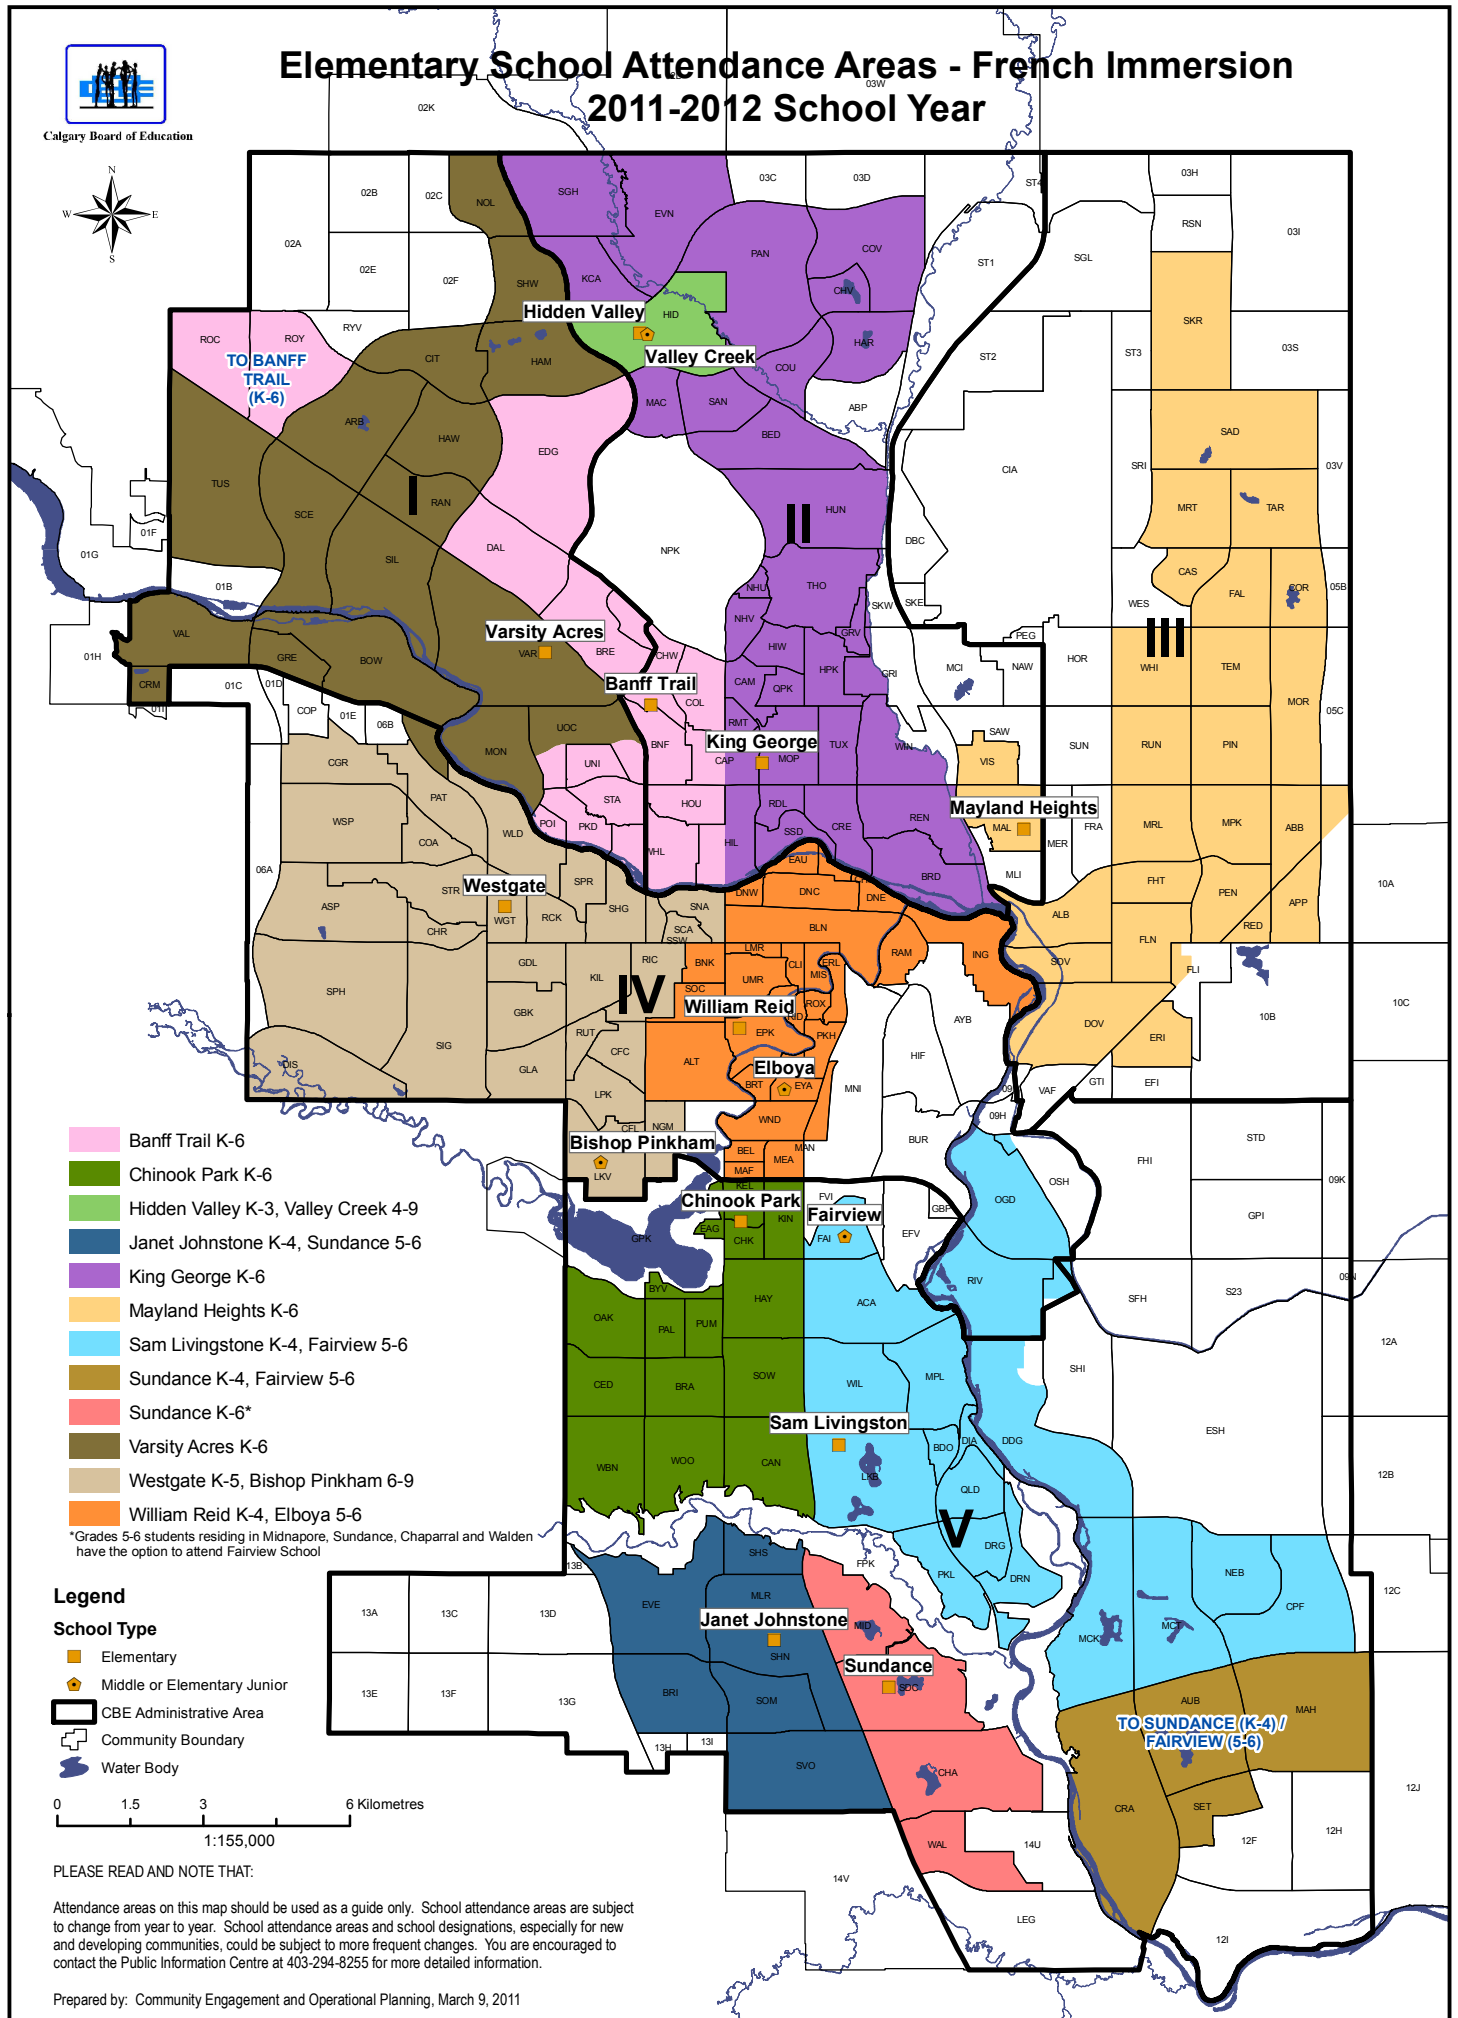

Calgary Board of Education

Elementary School Attendance Areas - French Immersion 2011-2012 School Year

- Banff Trail K-6
- Chinook Park K-6
- Hidden Valley K-3, Valley Creek 4-9
- Janet Johnstone K-4, Sundance 5-6
- King George K-6
- Mayland Heights K-6
- Sam Livingstone K-4, Fairview 5-6
- Sundance K-4, Fairview 5-6
- Sundance K-6*
- Varsity Acres K-6
- Westgate K-5, Bishop Pinkham 6-9
- William Reid K-4, Elboya 5-6

*Grades 5-6 students residing in Midnapore, Sundance, Chaparral and Walden have the option to attend Fairview School

Legend

- Elementary
- Middle or Elementary Junior
- CBE Administrative Area
- Community Boundary
- Water Body

PLEASE READ AND NOTE THAT:

Attendance areas on this map should be used as a guide only. School attendance areas are subject to change from year to year. School attendance areas and school designations, especially for new and developing communities, could be subject to more frequent changes. You are encouraged to contact the Public Information Centre at 403-294-8255 for more detailed information.