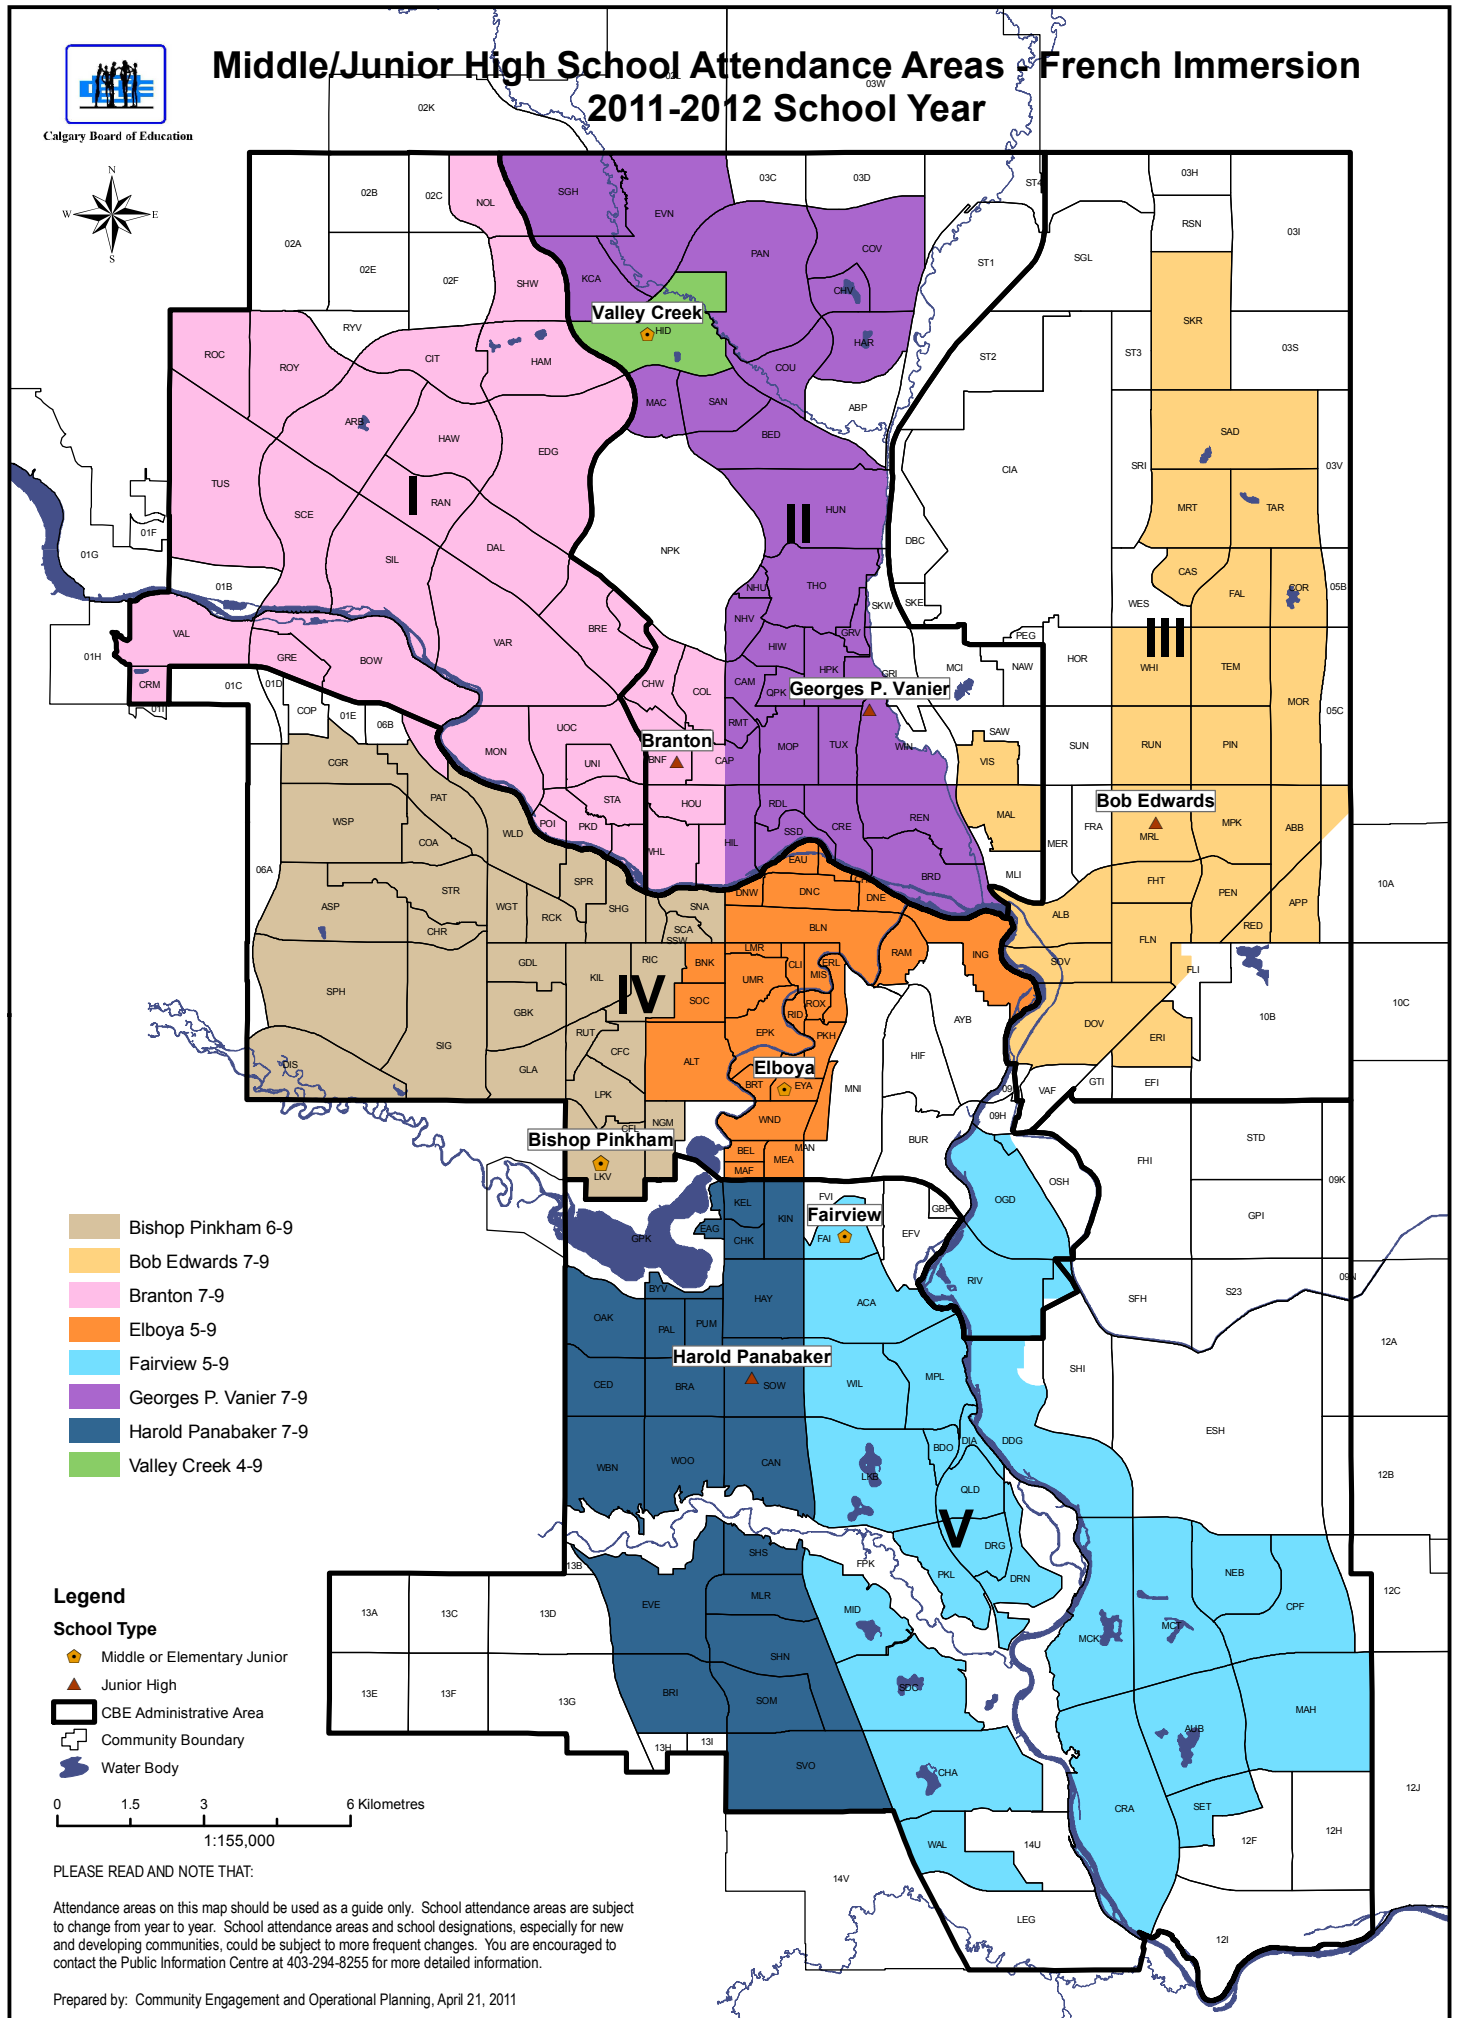

Calgary Board of Education

Middle/Junior High School Attendance Areas - French Immersion 2011-2012 School Year

- Bishop Pinkham 6-9
- Bob Edwards 7-9
- Branton 7-9
- Elboya 5-9
- Fairview 5-9
- Georges P. Vanier 7-9
- Harold Panabaker 7-9
- Valley Creek 4-9

Legend

School Type

- Middle or Elementary Junior
- Junior High
- CBE Administrative Area
- Community Boundary
- Water Body

0 1.5 3 6 Kilometres
1:155,000

PLEASE READ AND NOTE THAT:

Attendance areas on this map should be used as a guide only. School attendance areas are subject to change from year to year. School attendance areas and school designations, especially for new and developing communities, could be subject to more frequent changes. You are encouraged to contact the Public Information Centre at 403-294-8255 for more detailed information.