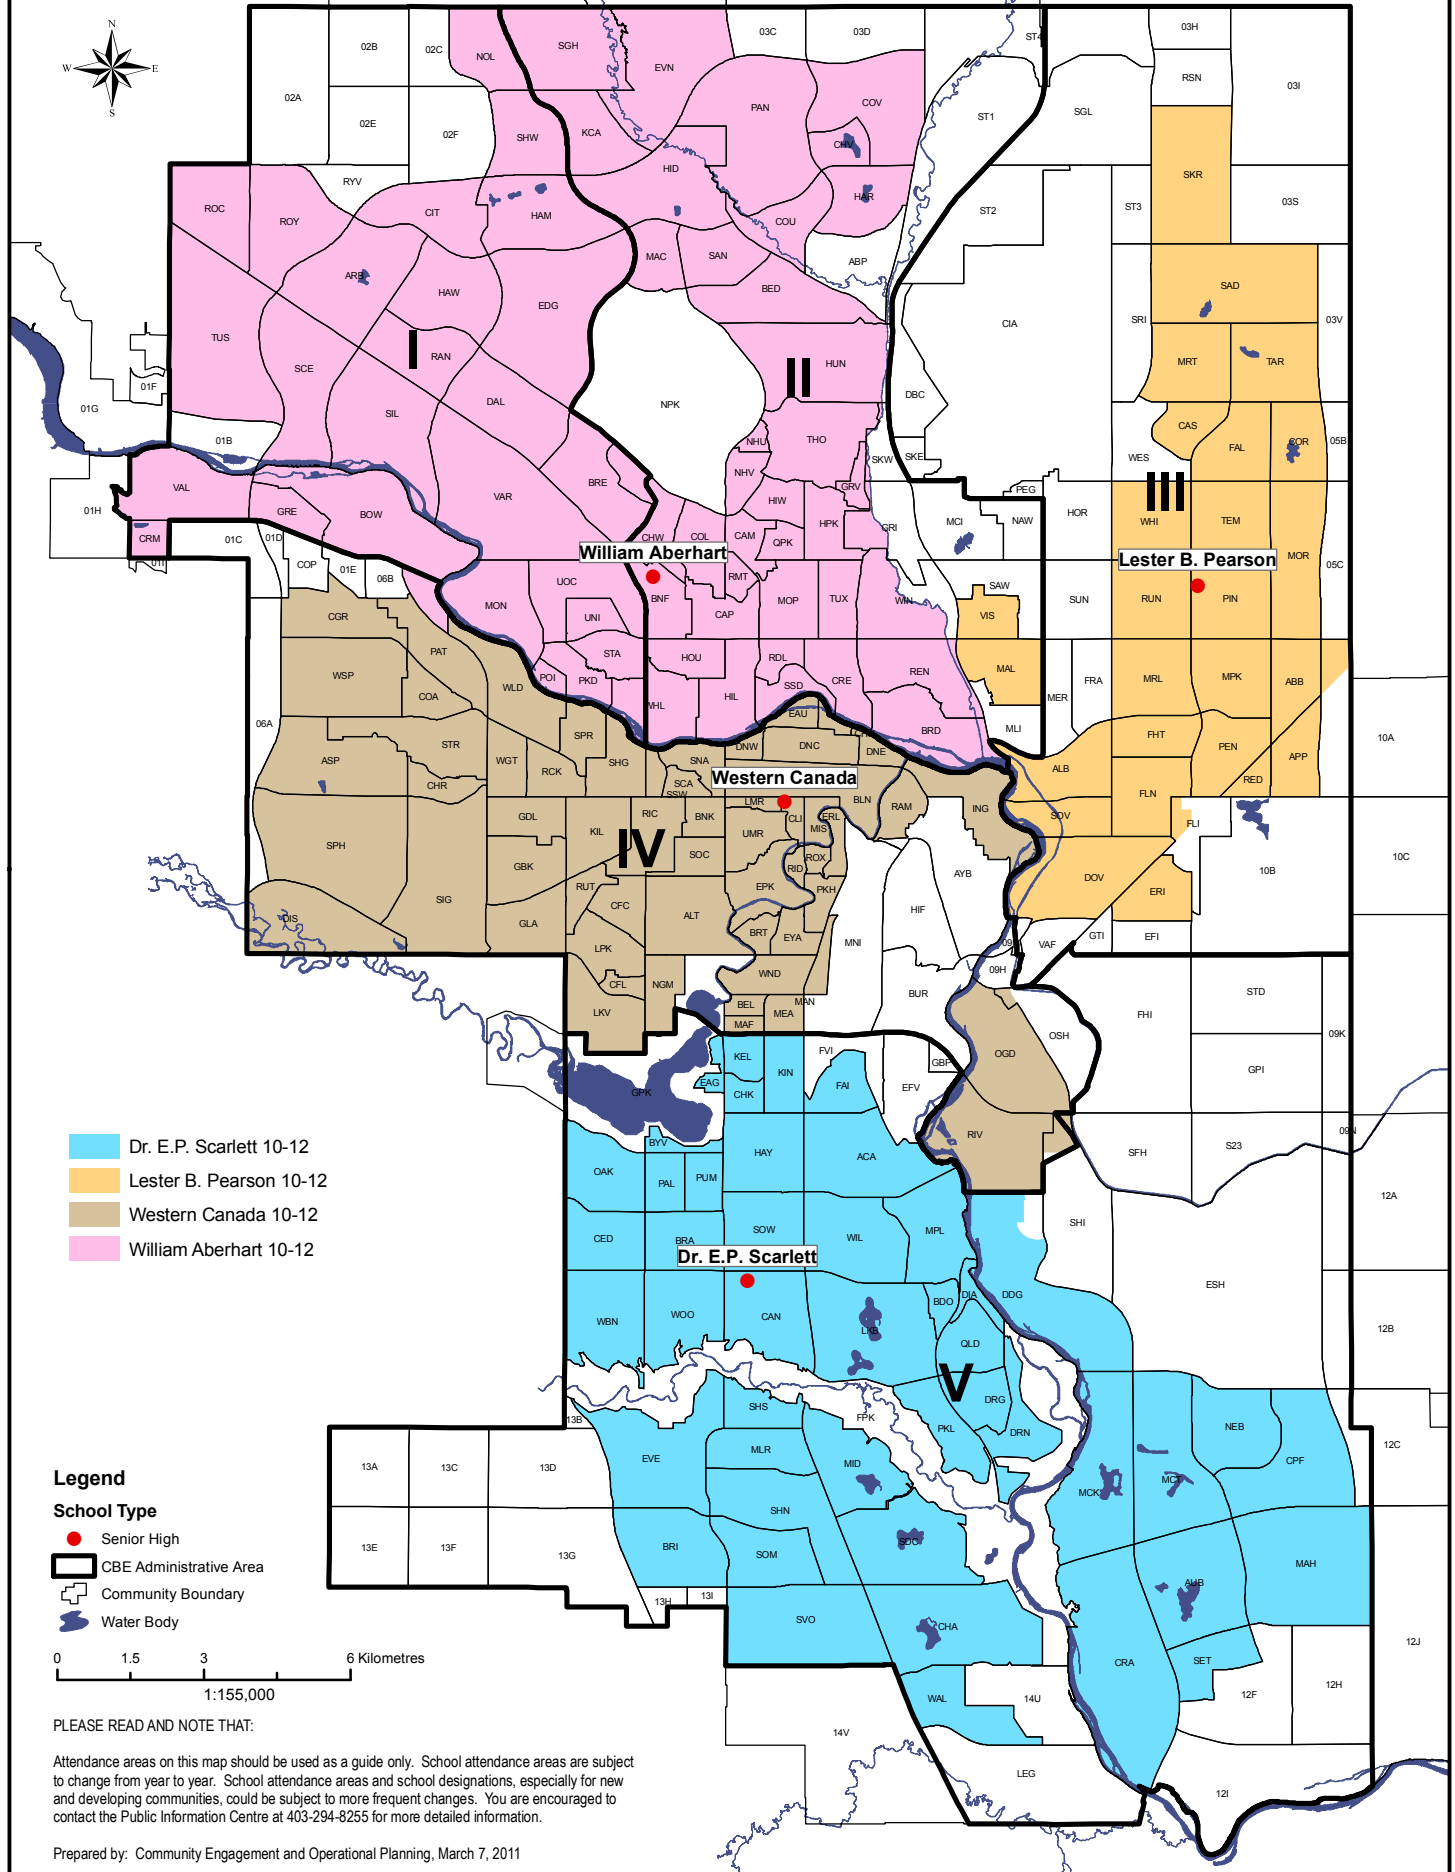

# Senior High School Attendance Areas - French Immersion 2011-2012 School Year

- Dr. E.P. Scarlett 10-12
- Lester B. Pearson 10-12
- Western Canada 10-12
- William Aberhart 10-12

### Legend

#### School Type

- Senior High
- CBE Administrative Area
- Community Boundary
- Water Body

0 1.5 3 6 Kilometres  
1:155,000

PLEASE READ AND NOTE THAT:

Attendance areas on this map should be used as a guide only. School attendance areas are subject to change from year to year. School attendance areas and school designations, especially for new and developing communities, could be subject to more frequent changes. You are encouraged to contact the Public Information Centre at 403-294-8255 for more detailed information.