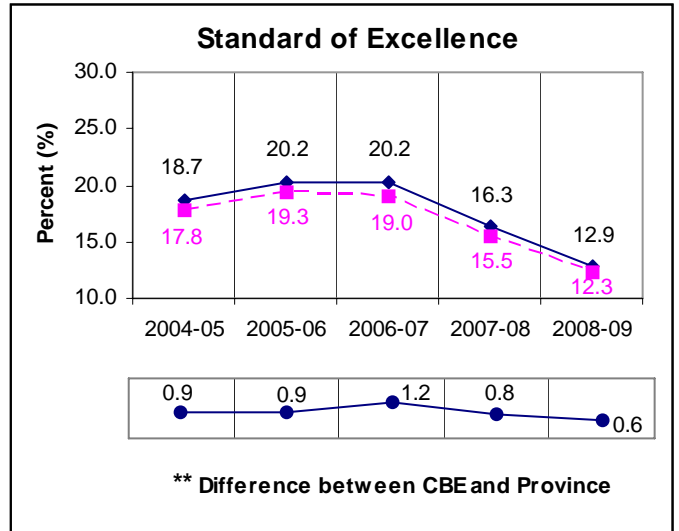

### Five-Year Diploma Examinations Results English Language Arts 30-1

NOTE:

A positive difference on the **Difference between CBE and Province** graph indicates the CBE result is higher than that of the province, whereas a negative difference indicates a lower CBE performance.