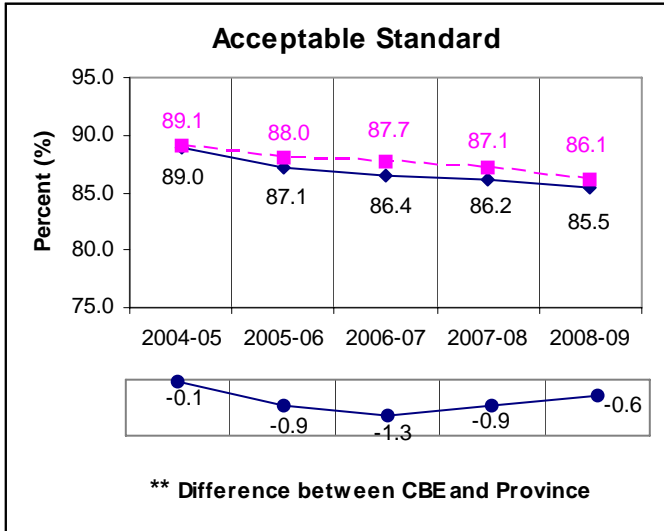

### Five-Year Diploma Examinations Results English Language Arts 30-1

NOTE:

A positive difference on the **Difference between CBE and Province** graph indicates the CBE result is higher than that of the province, whereas a negative difference indicates a lower CBE performance.