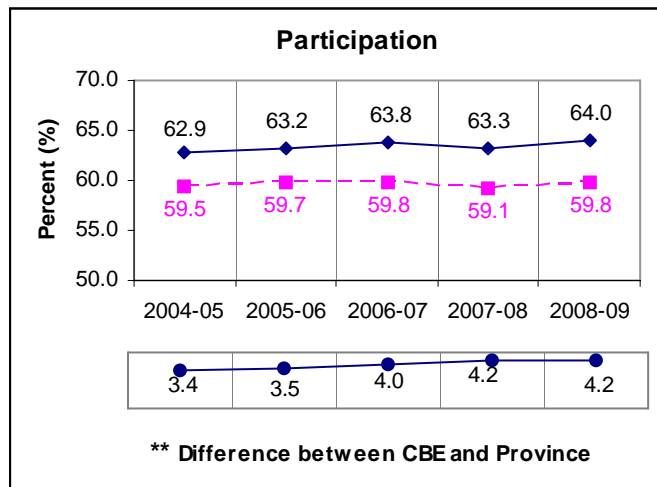

### Five-Year Diploma Examinations Results English Language Arts 30-1

NOTE:

A positive difference on the **Difference between CBE and Province** graph indicates the CBE result is higher than that of the province, whereas a negative difference indicates a lower CBE performance.