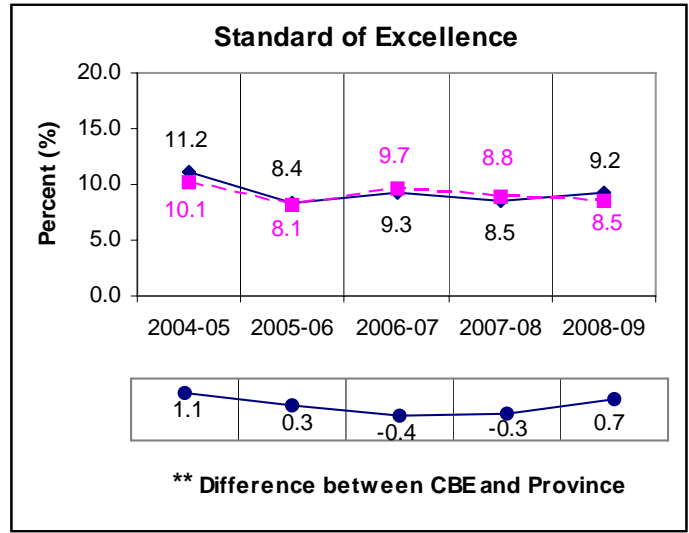

Five-Year Diploma Examinations Results English Language Arts 30-2

NOTE:

A positive difference on the **Difference between CBE and Province** graph indicates the CBE result is higher than that of the province, whereas a negative difference indicates a lower CBE performance.