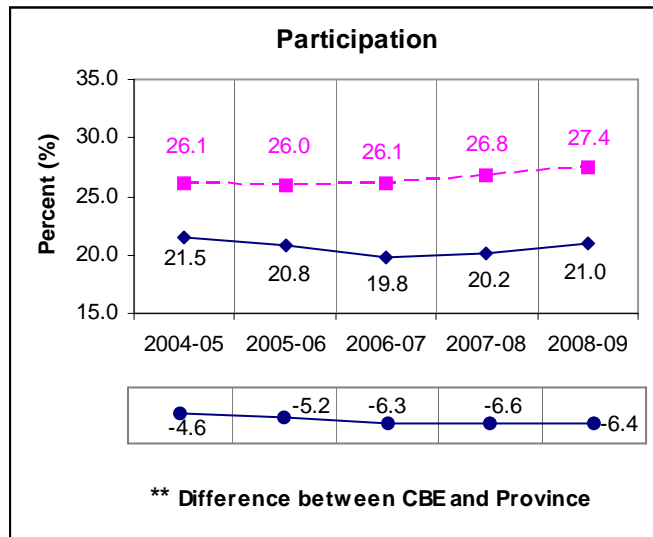

Five-Year Diploma Examinations Results English Language Arts 30-2

NOTE:

A positive difference on the **Difference between CBE and Province** graph indicates the CBE result is higher than that of the province, whereas a negative difference indicates a lower CBE performance.