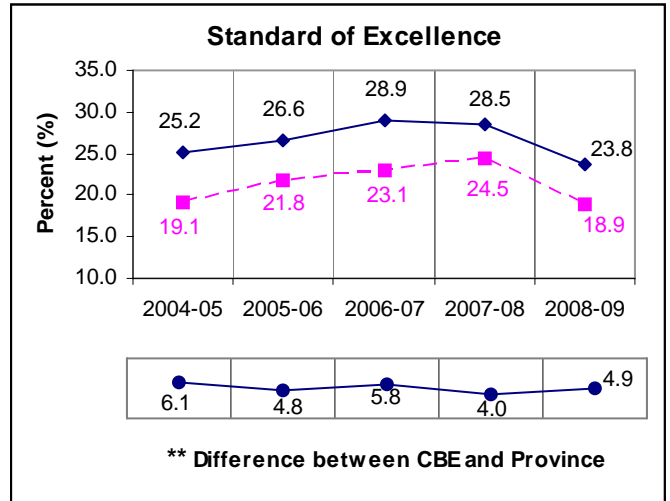

Five-Year Diploma Examinations Results French Language Arts 30

NOTE:

A positive difference on the **Difference between CBE and Province** graph indicates the CBE result is higher than that of the province, whereas a negative difference indicates a lower CBE performance.