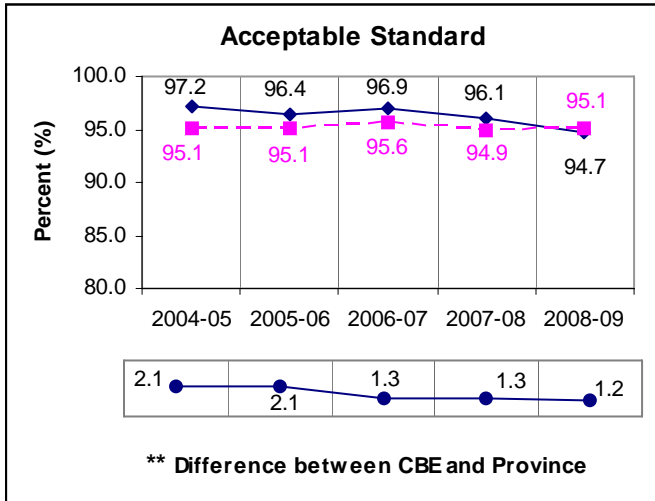

Five-Year Diploma Examinations Results French Language Arts 30

NOTE:

A positive difference on the **Difference between CBE and Province** graph indicates the CBE result is higher than that of the province, whereas a negative difference indicates a lower CBE performance.