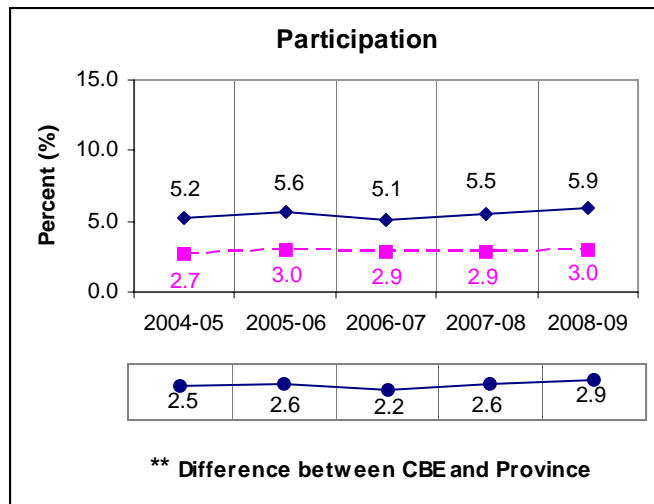

Five-Year Diploma Examinations Results French Language Arts 30

NOTE:

A positive difference on the **Difference between CBE and Province** graph indicates the CBE result is higher than that of the province, whereas a negative difference indicates a lower CBE performance.