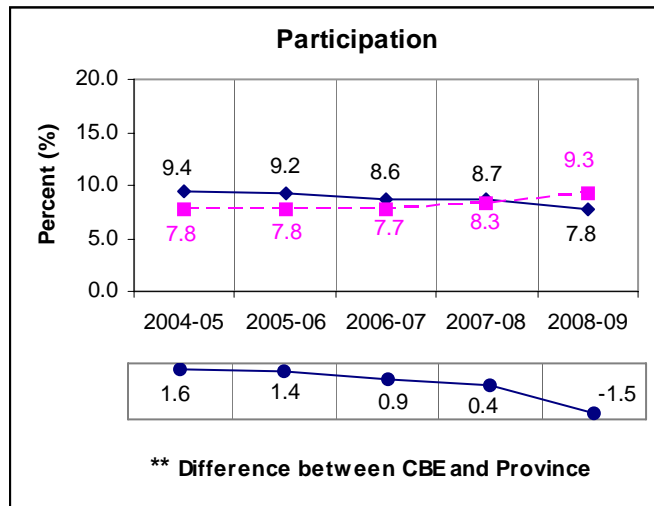

Five-Year Diploma Examinations Results Science 30

NOTE:

A positive difference on the **Difference between CBE and Province** graph indicates the CBE result is higher than that of the province, whereas a negative difference indicates a lower CBE performance.