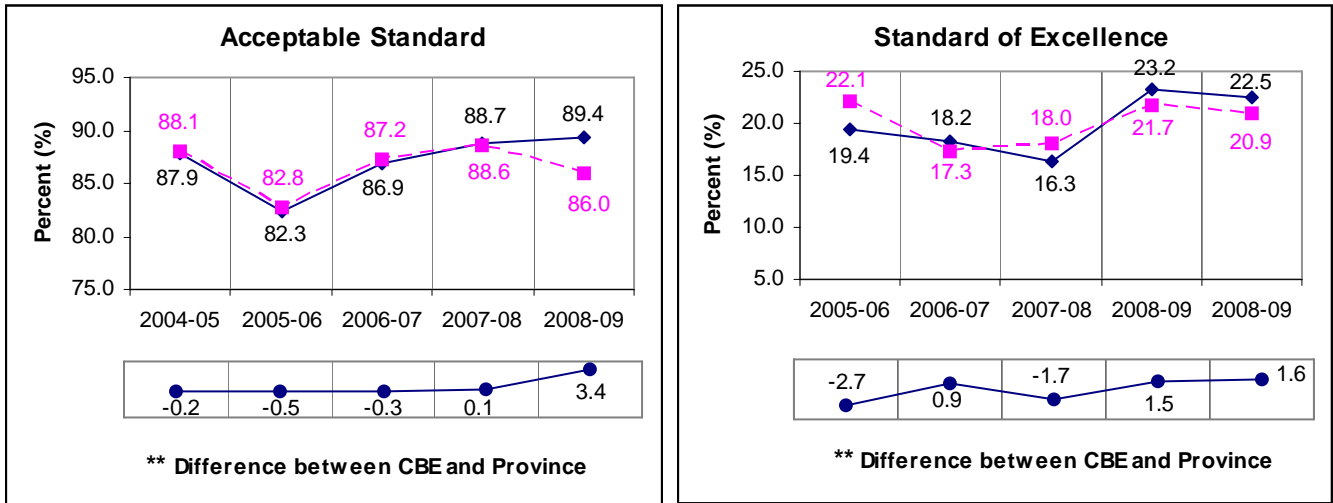

Five-Year Diploma Examinations Results Science 30

NOTE:

A positive difference on the **Difference between CBE and Province** graph indicates the CBE result is higher than that of the province, whereas a negative difference indicates a lower CBE performance.