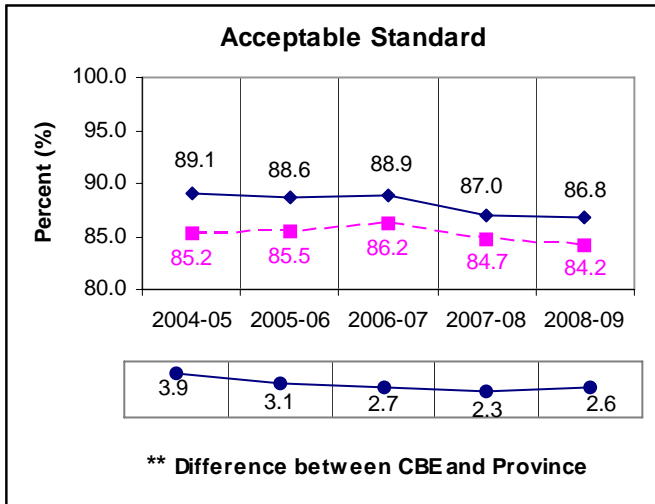

Five-Year Diploma Examinations Results Social Studies 30

NOTE:

A positive difference on the **Difference between CBE and Province** graph indicates the CBE result is higher than that of the province, whereas a negative difference indicates a lower CBE performance.