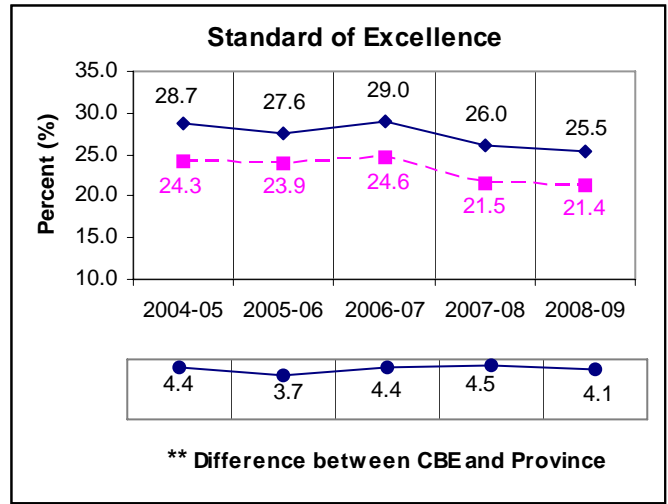

Five-Year Diploma Examinations Results Social Studies 30

NOTE:

A positive difference on the **Difference between CBE and Province** graph indicates the CBE result is higher than that of the province, whereas a negative difference indicates a lower CBE performance.