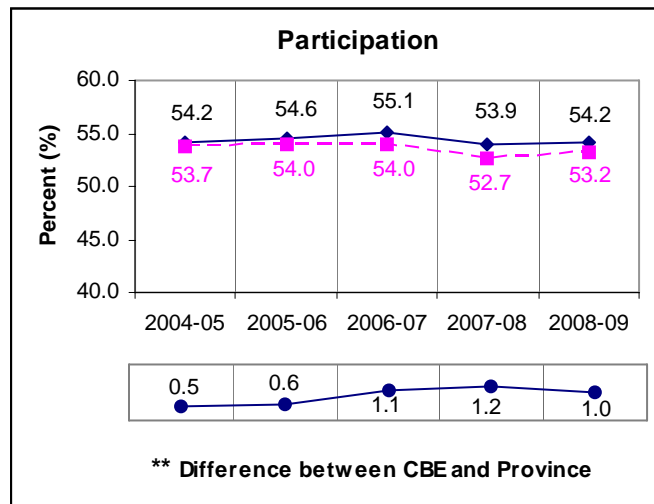

Five-Year Diploma Examinations Results Social Studies 30

NOTE:

A positive difference on the **Difference between CBE and Province** graph indicates the CBE result is higher than that of the province, whereas a negative difference indicates a lower CBE performance.