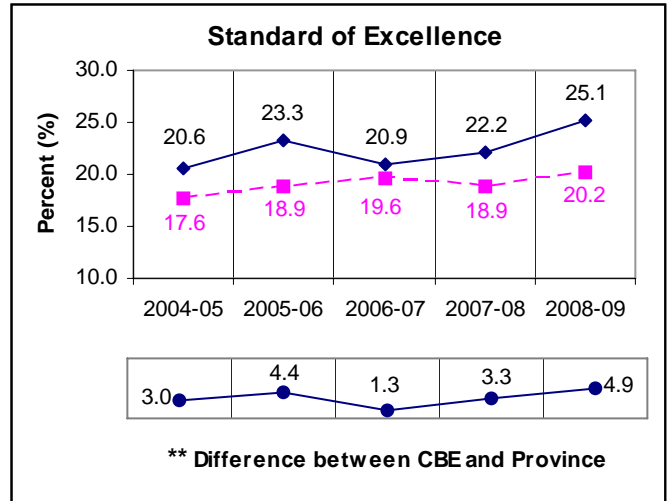

Five-Year Diploma Examinations Results Social Studies 33

NOTE:

A positive difference on the **Difference between CBE and Province** graph indicates the CBE result is higher than that of the province, whereas a negative difference indicates a lower CBE performance.