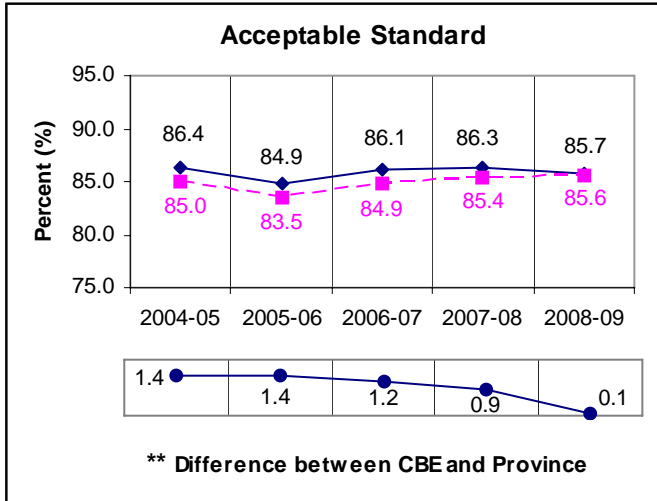

Five-Year Diploma Examinations Results Social Studies 33

NOTE:

A positive difference on the **Difference between CBE and Province** graph indicates the CBE result is higher than that of the province, whereas a negative difference indicates a lower CBE performance.