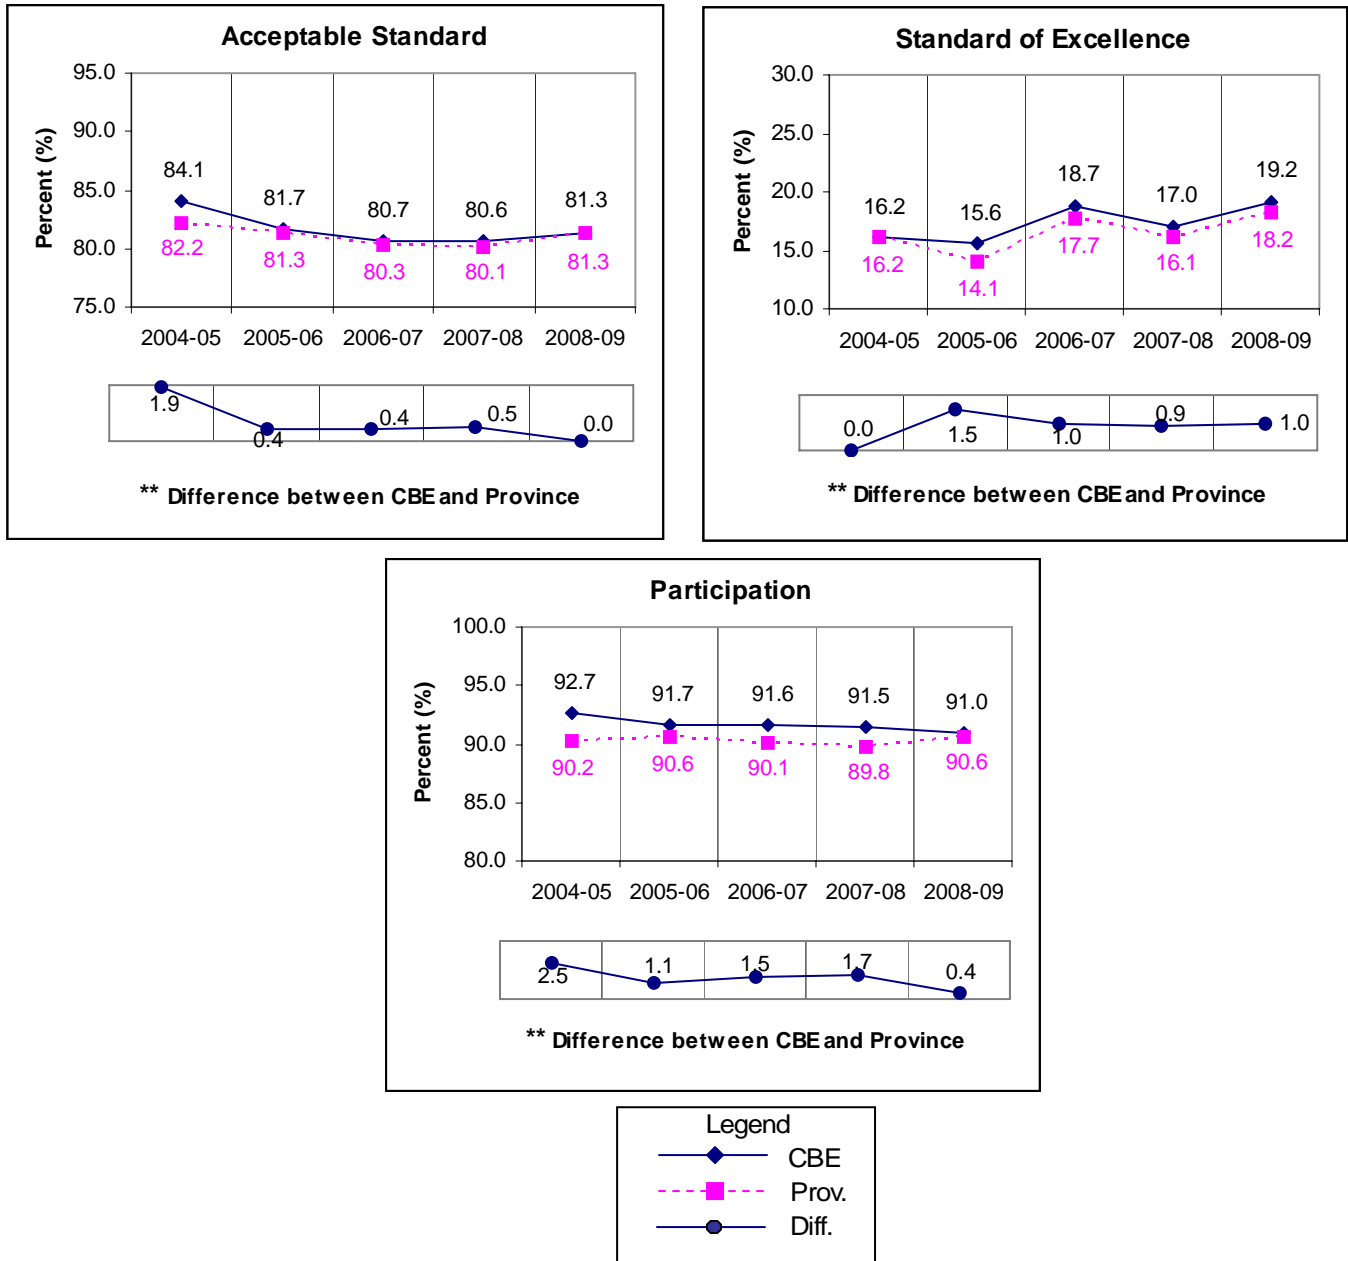

Grade 3 English Language Arts Results

***All Students Enrolled**

Note:

* The **All Students Enrolled (Cohort)** category includes both writers and non-writers. Alberta Education requires jurisdictions to report cohort results.

** A positive difference on the **Difference between CBE and Province** graph indicates the CBE result is higher than that of the province, whereas a negative difference indicates a lower CBE performance.