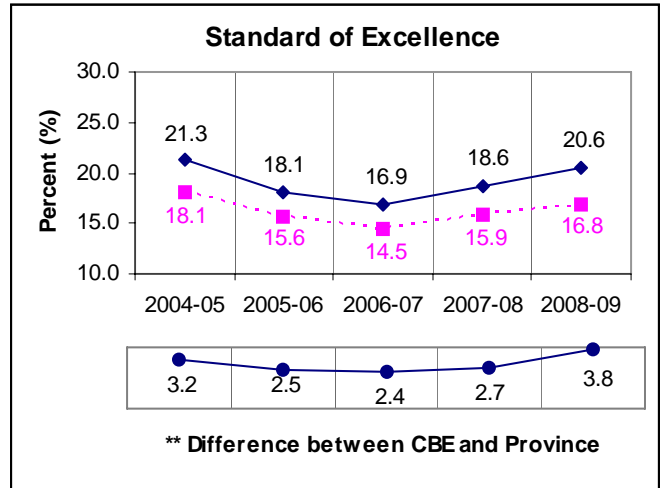

Grade 6 Math Results

*All Students Enrolled

Note:

* The **All Students Enrolled (Cohort)** category includes both writers and non-writers. Alberta Education requires jurisdictions to report cohort results.

** A positive difference on the **Difference between CBE and Province** graph indicates the CBE result is higher than that of the province, whereas a negative difference indicates a lower CBE performance.