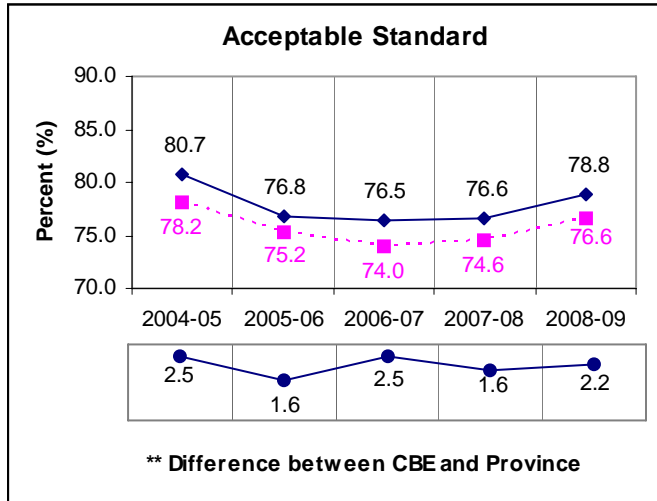

Grade 6 Math Results

*All Students Enrolled

Note:

* The **All Students Enrolled (Cohort)** category includes both writers and non-writers. Alberta Education requires jurisdictions to report cohort results.

** A positive difference on the **Difference between CBE and Province** graph indicates the CBE result is higher than that of the province, whereas a negative difference indicates a lower CBE performance.