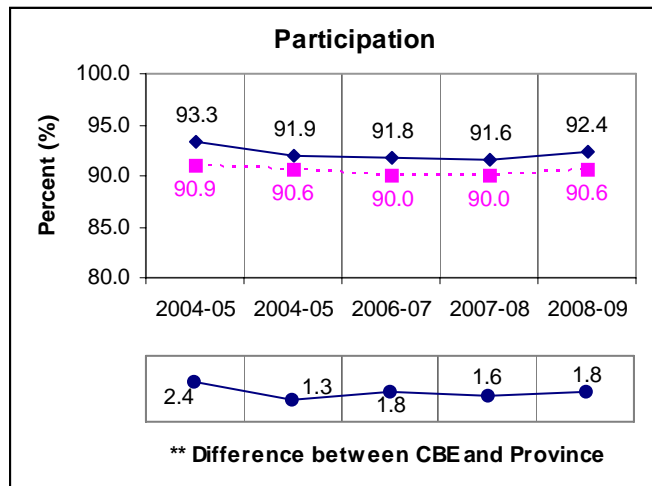

Grade 6 Math Results

*All Students Enrolled

Note:

* The **All Students Enrolled (Cohort)** category includes both writers and non-writers. Alberta Education requires jurisdictions to report cohort results.

** A positive difference on the **Difference between CBE and Province** graph indicates the CBE result is higher than that of the province, whereas a negative difference indicates a lower CBE performance.