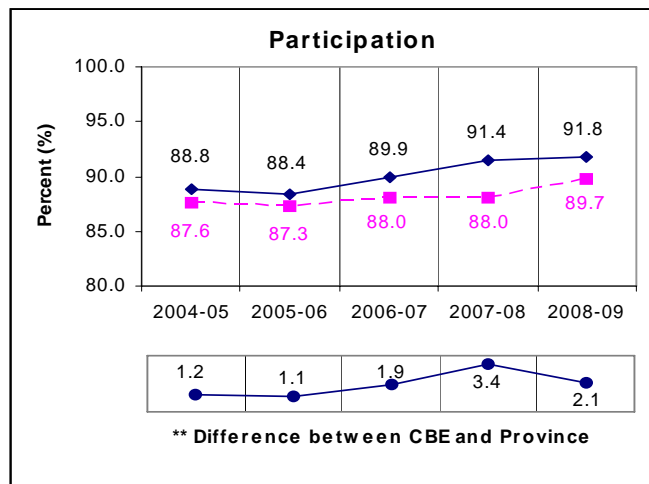

Grade 9 Math Results

*All Students Enrolled

Note:

* The **All Students Enrolled (Cohort)** category includes both writers and non-writers. Alberta Education requires jurisdictions to report cohort results.

** A positive difference on the **Difference between CBE and Province** graph indicates the CBE result is higher than that of the province, whereas a negative difference indicates a lower CBE performance.