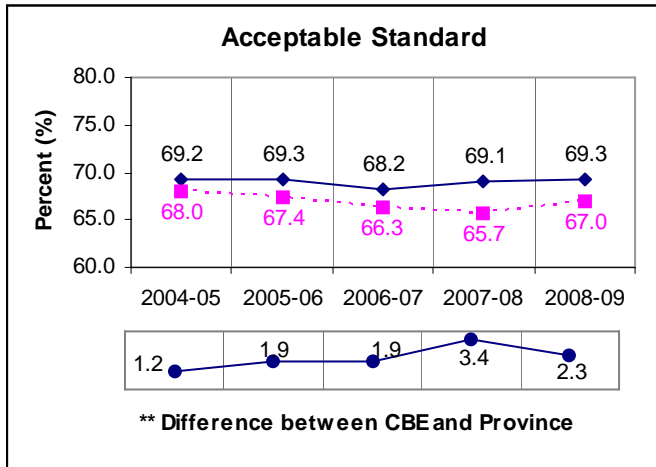

Grade 9 Math Results

*All Students Enrolled

Note:

* The **All Students Enrolled (Cohort)** category includes both writers and non-writers. Alberta Education requires jurisdictions to report cohort results.

** A positive difference on the **Difference between CBE and Province** graph indicates the CBE result is higher than that of the province, whereas a negative difference indicates a lower CBE performance.