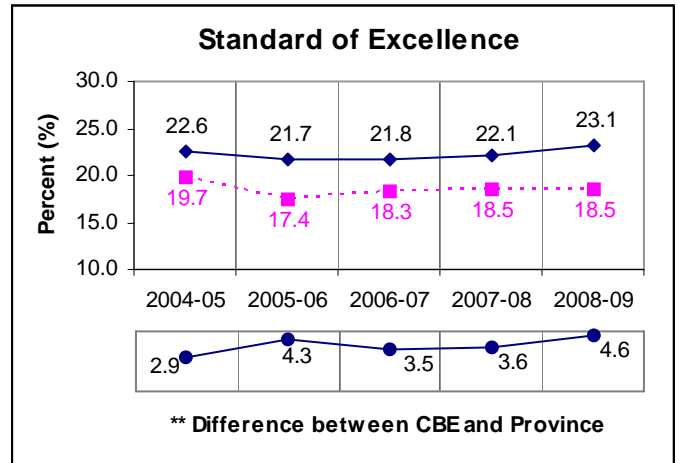

Grade 9 Math Results

*All Students Enrolled

Note:

* The **All Students Enrolled (Cohort)** category includes both writers and non-writers. Alberta Education requires jurisdictions to report cohort results.

** A positive difference on the **Difference between CBE and Province** graph indicates the CBE result is higher than that of the province, whereas a negative difference indicates a lower CBE performance.