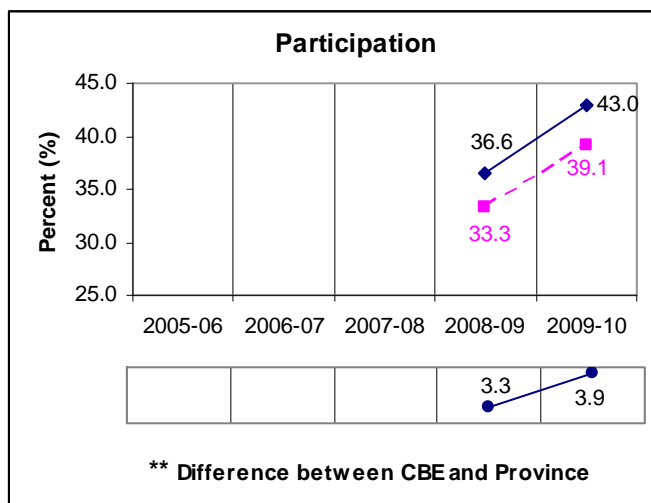

Five-Year Diploma Examinations Results Chemistry 30

NOTE:

A positive difference on the **Difference between CBE and Province** graph indicates the CBE result is higher than that of the province, whereas a negative difference indicates a lower CBE performance.