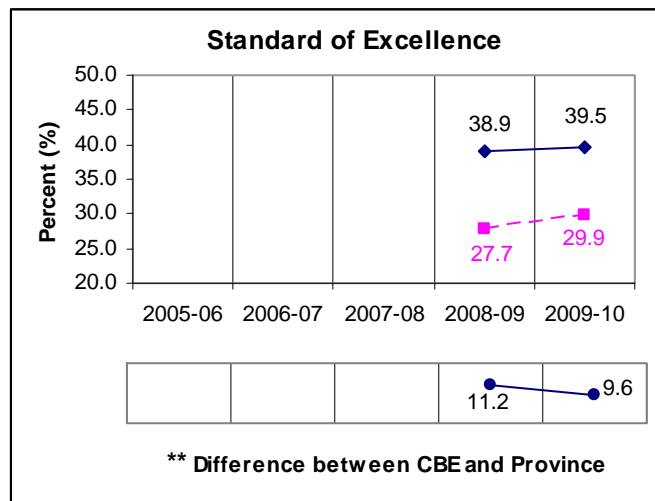

Five-Year Diploma Examinations Results Chemistry 30

NOTE:

A positive difference on the **Difference between CBE and Province** graph indicates the CBE result is higher than that of the province, whereas a negative difference indicates a lower CBE performance.