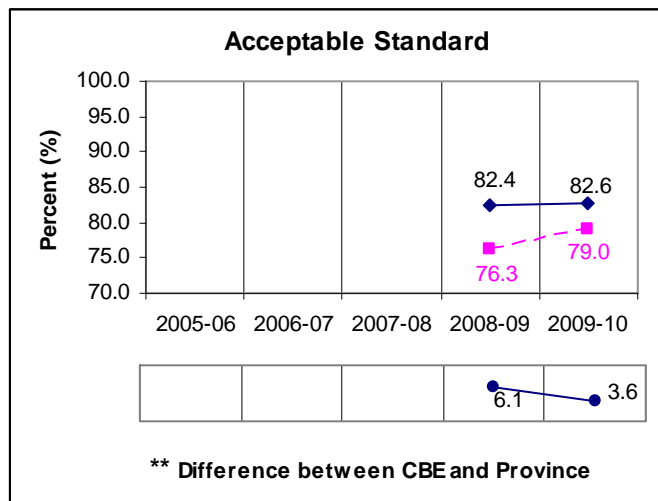

Five-Year Diploma Examinations Results Chemistry 30

NOTE:

A positive difference on the **Difference between CBE and Province** graph indicates the CBE result is higher than that of the province, whereas a negative difference indicates a lower CBE performance.