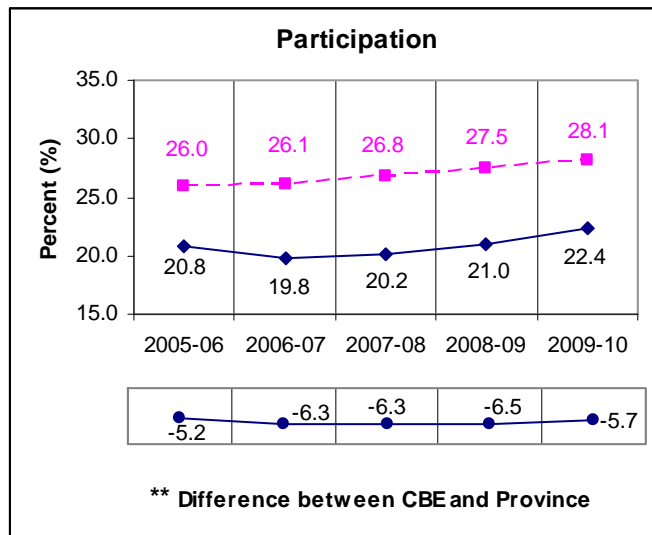

Five-Year Diploma Examinations Results English Language Arts 30-2

NOTE:

A positive difference on the **Difference between CBE and Province** graph indicates the CBE result is higher than that of the province, whereas a negative difference indicates a lower CBE performance.