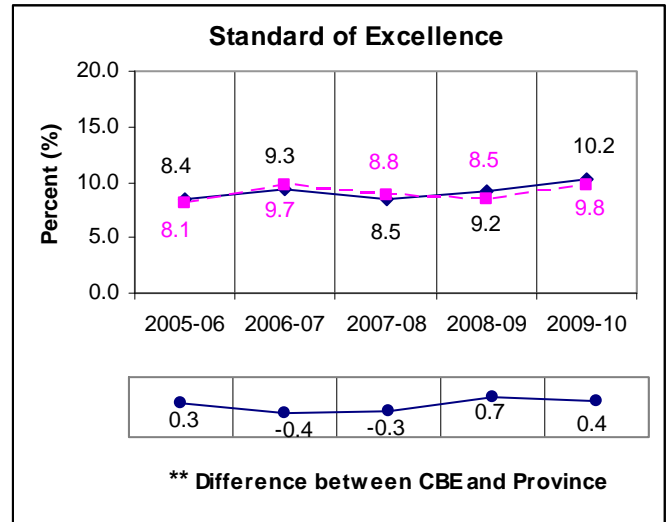

Five-Year Diploma Examinations Results English Language Arts 30-2

NOTE:

A positive difference on the **Difference between CBE and Province** graph indicates the CBE result is higher than that of the province, whereas a negative difference indicates a lower CBE performance.