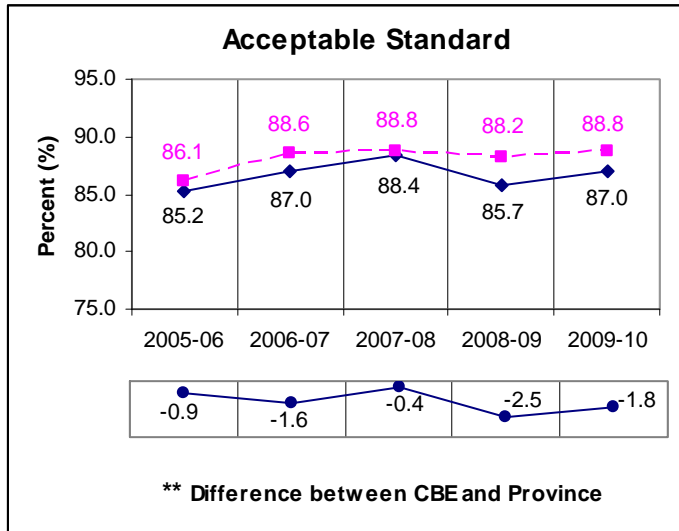

Five-Year Diploma Examinations Results English Language Arts 30-2

NOTE:

A positive difference on the **Difference between CBE and Province** graph indicates the CBE result is higher than that of the province, whereas a negative difference indicates a lower CBE performance.