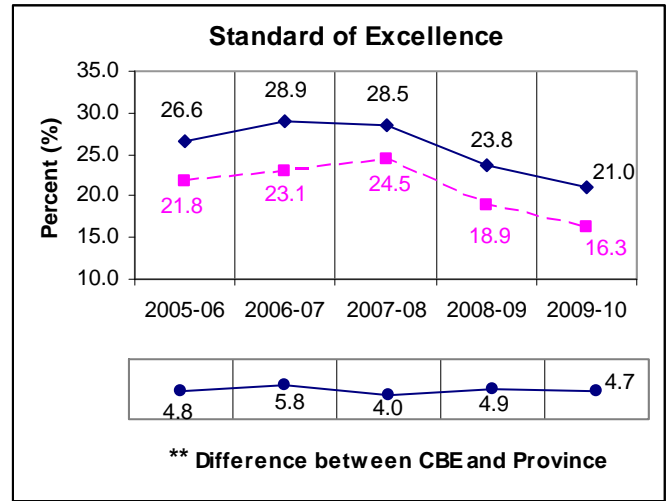

## Five-Year Diploma Examinations Results French Language Arts 30

NOTE:

A positive difference on the **Difference between CBE and Province** graph indicates the CBE result is higher than that of the province, whereas a negative difference indicates a lower CBE performance.