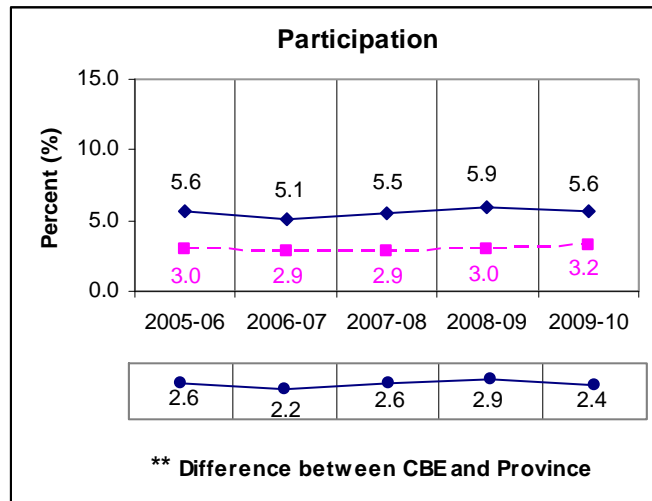

## Five-Year Diploma Examinations Results French Language Arts 30

NOTE:

A positive difference on the **Difference between CBE and Province** graph indicates the CBE result is higher than that of the province, whereas a negative difference indicates a lower CBE performance.