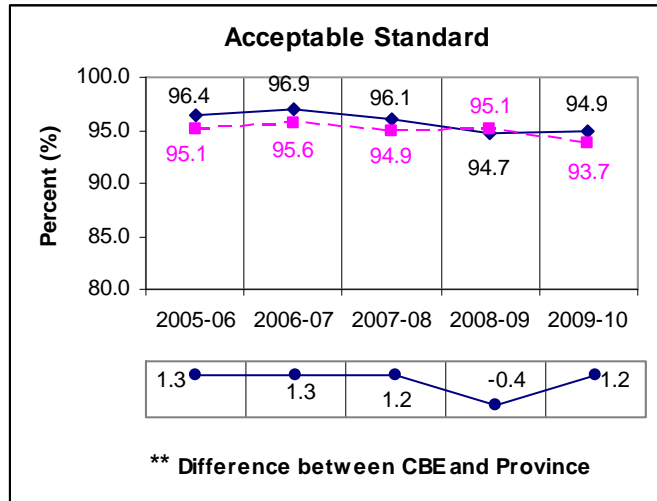

## Five-Year Diploma Examinations Results French Language Arts 30

NOTE:

A positive difference on the **Difference between CBE and Province** graph indicates the CBE result is higher than that of the province, whereas a negative difference indicates a lower CBE performance.