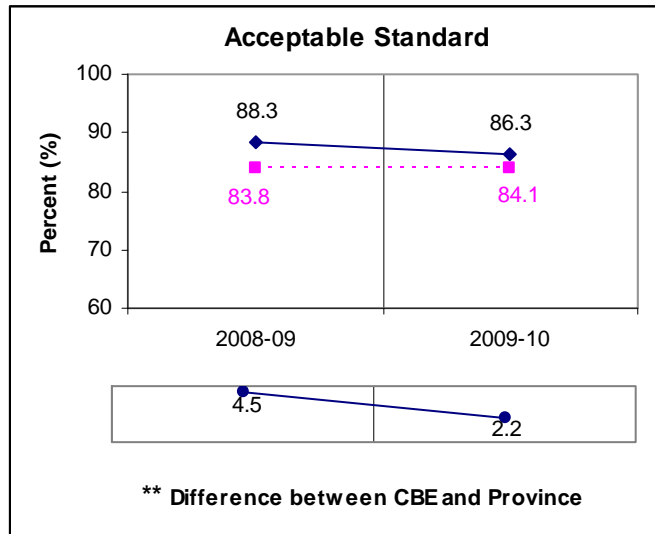

Grade 3 French English Language Arts Results¹

*All Students Enrolled (Cohort)

Note:

* The **All Students Enrolled (Cohort)** category includes both writers and non-writers. Alberta Education requires jurisdictions to report cohort results.

** A positive difference on the **Difference between CBE and Province** graph indicates the CBE result is higher than that of the province, whereas a negative difference indicates a lower CBE performance.