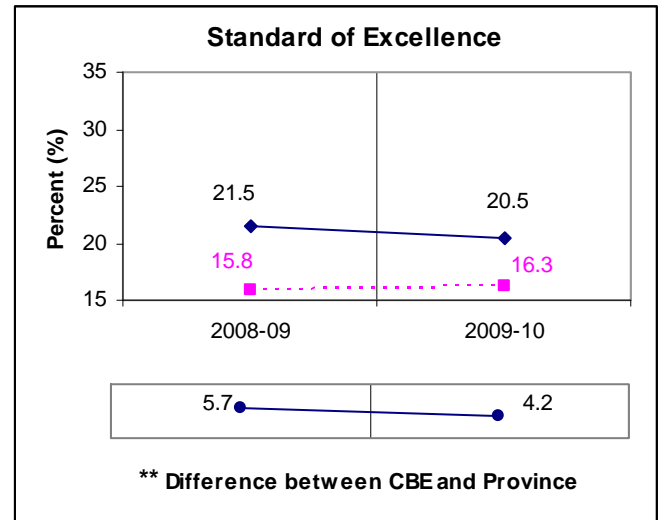

Grade 3 French English Language Arts Results¹

*All Students Enrolled (Cohort)

Note:

* The **All Students Enrolled (Cohort)** category includes both writers and non-writers. Alberta Education requires jurisdictions to report cohort results.

** A positive difference on the **Difference between CBE and Province** graph indicates the CBE result is higher than that of the province, whereas a negative difference indicates a lower CBE performance.