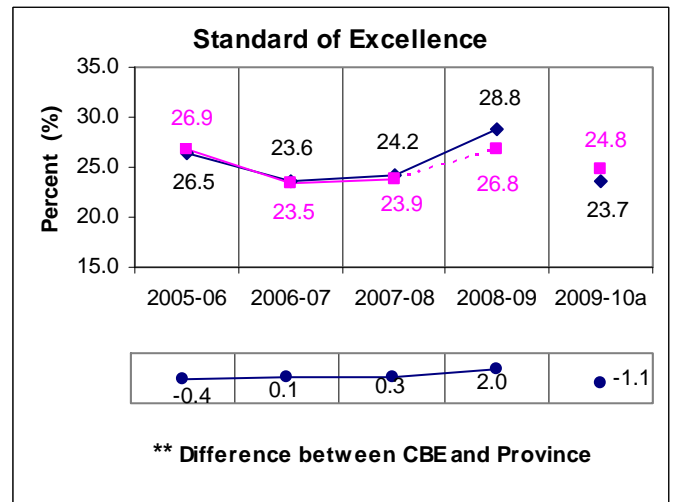

Grade 3 Math Results

*All Students Enrolled (Cohort)

Note:

* The **All Students Enrolled (Cohort)** category includes both writers and non-writers. Alberta Education requires jurisdictions to report cohort results.

** A positive difference on the **Difference between CBE and Province** graph indicates the CBE result is higher than that of the province, whereas a negative difference indicates a lower CBE performance.

a **Math results are for schools that followed the old curriculum. New results will not be standardized until next year. 14% of CBE students wrote the exam based on the old curriculum.**