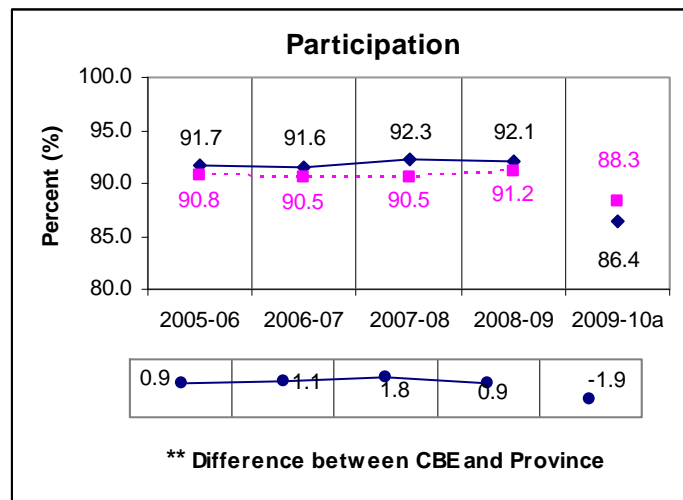

Grade 3 Math Results

*All Students Enrolled (Cohort)

Note:

* The **All Students Enrolled (Cohort)** category includes both writers and non-writers. Alberta Education requires jurisdictions to report cohort results.

** A positive difference on the **Difference between CBE and Province** graph indicates the CBE result is higher than that of the province, whereas a negative difference indicates a lower CBE performance.

a **Math results are for schools that followed the old curriculum. New results will not be standardized until next year. 14% of CBE students wrote the exam based on the old curriculum.**