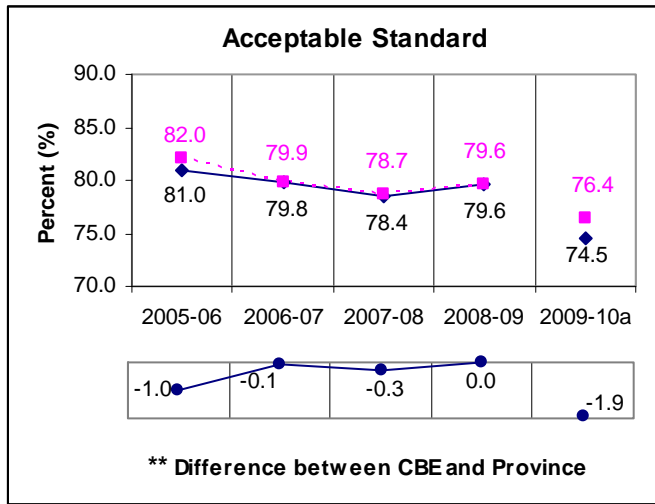

Grade 3 Math Results

***All Students Enrolled (Cohort)**

Note:

* The **All Students Enrolled (Cohort)** category includes both writers and non-writers. Alberta Education requires jurisdictions to report cohort results.

** A positive difference on the **Difference between CBE and Province** graph indicates the CBE result is higher than that of the province, whereas a negative difference indicates a lower CBE performance.