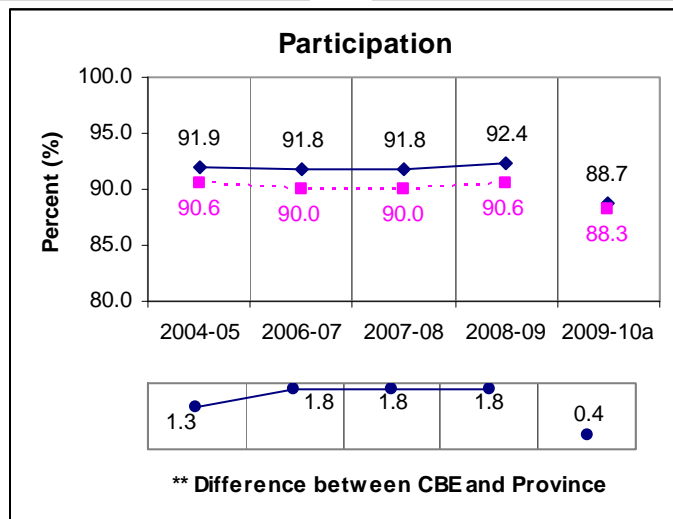

Grade 6 Math Results

***All Students Enrolled (Cohort)**

Note:

* The **All Students Enrolled (Cohort)** category includes both writers and non-writers. Alberta Education requires jurisdictions to report cohort results.

** A positive difference on the **Difference between CBE and Province** graph indicates the CBE result is higher than that of the province, whereas a negative difference indicates a lower CBE performance.