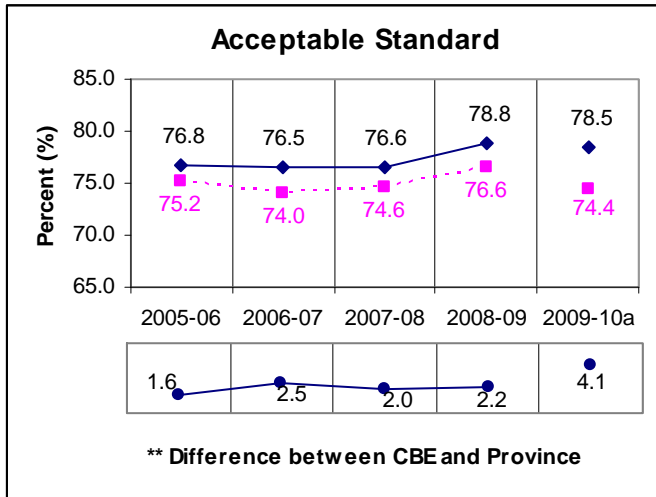

Grade 6 Math Results

***All Students Enrolled (Cohort)**

Note:

* The **All Students Enrolled (Cohort)** category includes both writers and non-writers. Alberta Education requires jurisdictions to report cohort results.

** A positive difference on the **Difference between CBE and Province** graph indicates the CBE result is higher than that of the province, whereas a negative difference indicates a lower CBE performance.