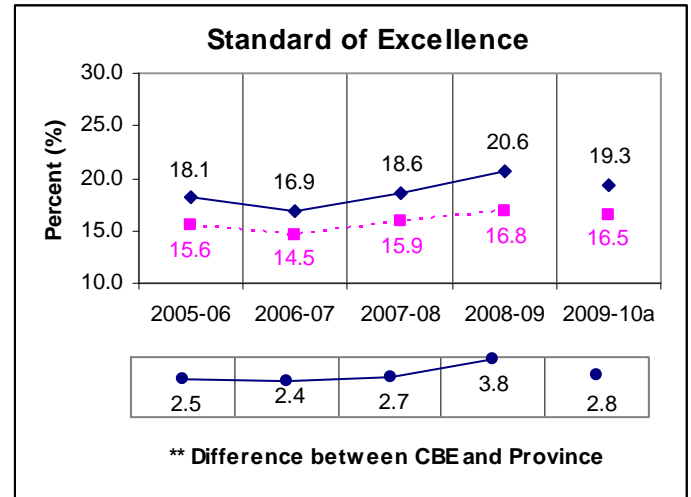

Grade 6 Math Results

***All Students Enrolled (Cohort)**

Note:

* The **All Students Enrolled (Cohort)** category includes both writers and non-writers. Alberta Education requires jurisdictions to report cohort results.

** A positive difference on the **Difference between CBE and Province** graph indicates the CBE result is higher than that of the province, whereas a negative difference indicates a lower CBE performance.