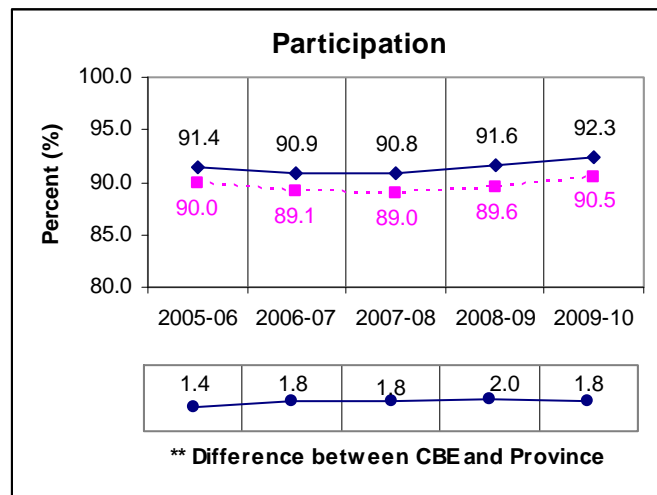

Grade 6 Science Results

*All Students Enrolled (Cohort)

Note:

* The **All Students Enrolled (Cohort)** category includes both writers and non-writers. Alberta Education requires jurisdictions to report cohort results.

** A positive difference on the **Difference between CBE and Province** graph indicates the CBE result is higher than that of the province, whereas a negative difference indicates a lower CBE performance.