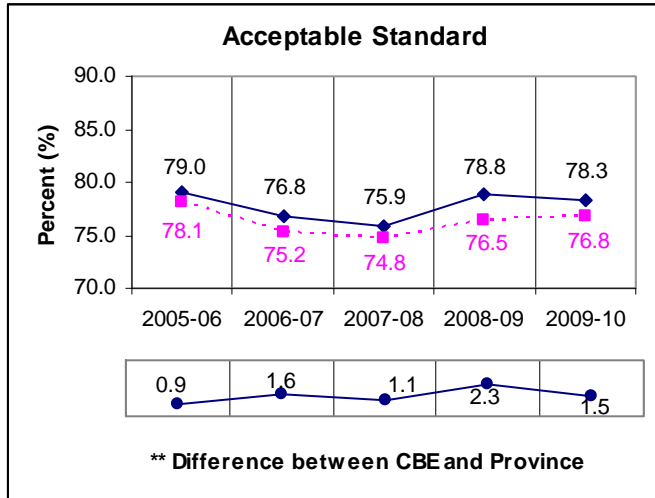

Grade 6 Science Results

*All Students Enrolled (Cohort)

Note:

* The **All Students Enrolled (Cohort)** category includes both writers and non-writers. Alberta Education requires jurisdictions to report cohort results.

** A positive difference on the **Difference between CBE and Province** graph indicates the CBE result is higher than that of the province, whereas a negative difference indicates a lower CBE performance.