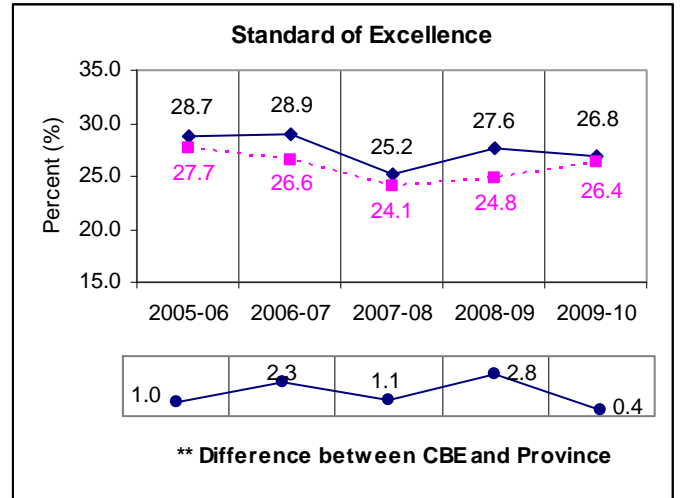

Grade 6 Science Results

*All Students Enrolled (Cohort)

Note:

* The **All Students Enrolled (Cohort)** category includes both writers and non-writers. Alberta Education requires jurisdictions to report cohort results.

** A positive difference on the **Difference between CBE and Province** graph indicates the CBE result is higher than that of the province, whereas a negative difference indicates a lower CBE performance.