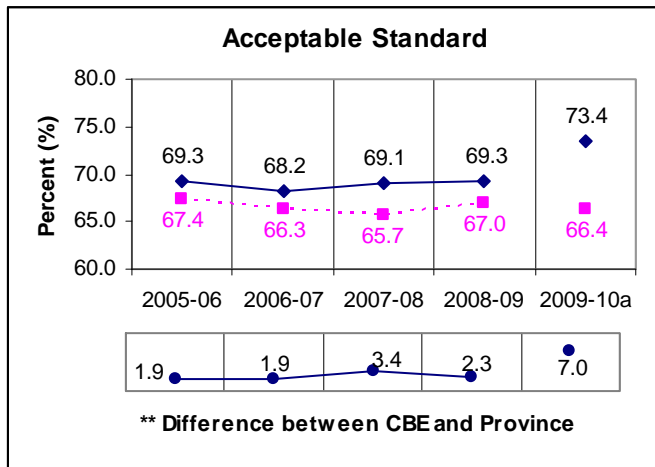

Grade 9 Math Results

***All Students Enrolled (Cohort)**

Note:

* The **All Students Enrolled (Cohort)** category includes both writers and non-writers. Alberta Education requires jurisdictions to report cohort results.

** A positive difference on the **Difference between CBE and Province** graph indicates the CBE result is higher than that of the province, whereas a negative difference indicates a lower CBE performance.