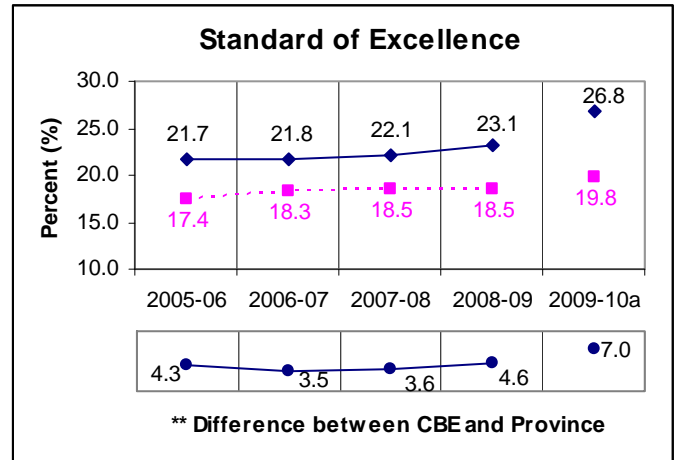

Grade 9 Math Results

*All Students Enrolled (Cohort)

Note:

* The **All Students Enrolled (Cohort)** category includes both writers and non-writers. Alberta Education requires jurisdictions to report cohort results.

** A positive difference on the **Difference between CBE and Province** graph indicates the CBE result is higher than that of the province, whereas a negative difference indicates a lower CBE performance.

a **Math results are for schools that followed the old curriculum. New results will not be standardized until next year. 53% of CBE students wrote the exam based on the old curriculum.**