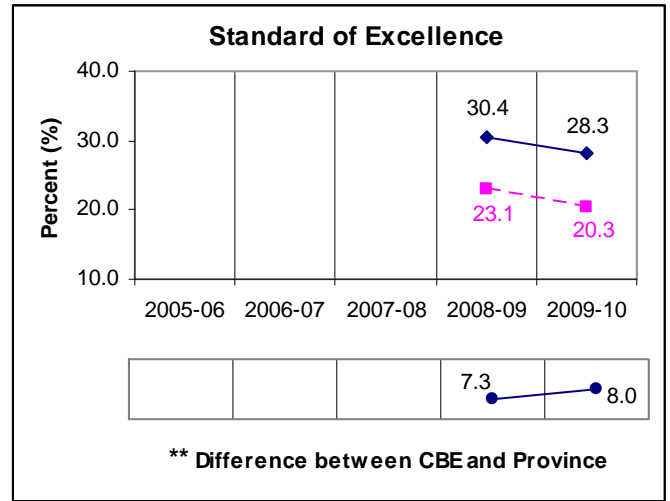

Five-Year Diploma Examinations Results Physics 30

NOTE:

A positive difference on the **Difference between CBE and Province** graph indicates the CBE result is higher than that of the province, whereas a negative difference indicates a lower CBE performance.