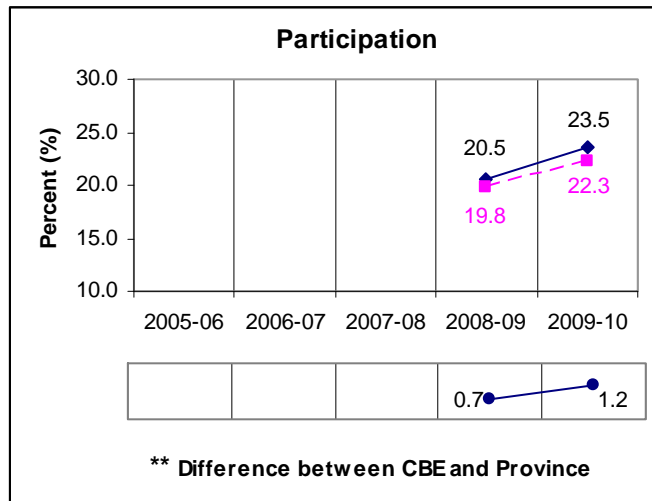

Five-Year Diploma Examinations Results Physics 30

NOTE:

A positive difference on the **Difference between CBE and Province** graph indicates the CBE result is higher than that of the province, whereas a negative difference indicates a lower CBE performance.