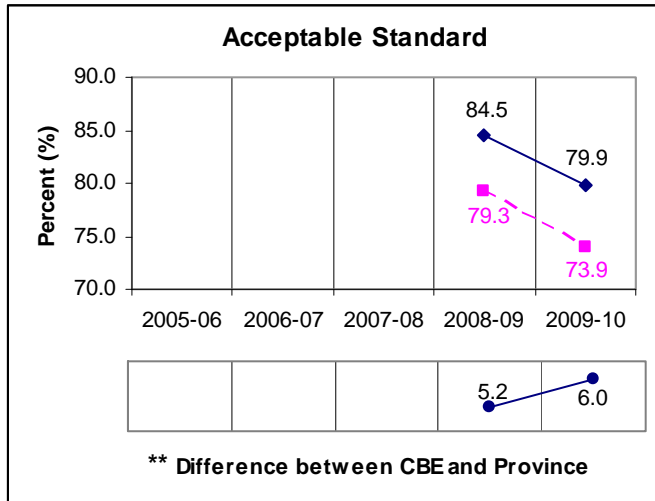

Five-Year Diploma Examinations Results Physics 30

NOTE:

A positive difference on the **Difference between CBE and Province** graph indicates the CBE result is higher than that of the province, whereas a negative difference indicates a lower CBE performance.