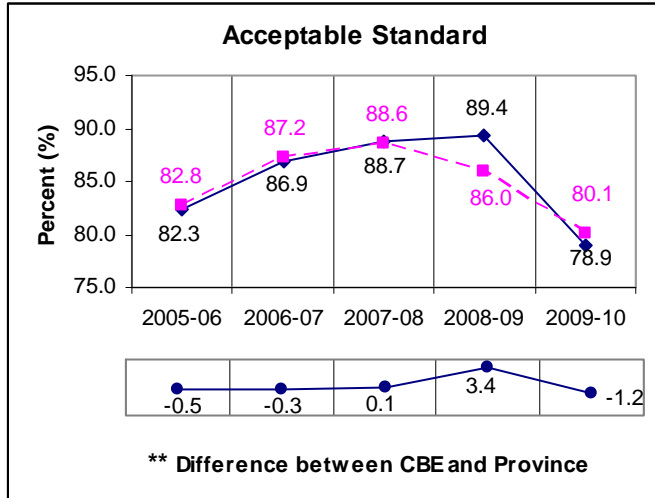

Five-Year Diploma Examinations Results Science 30

NOTE:

A positive difference on the **Difference between CBE and Province** graph indicates the CBE result is higher than that of the province, whereas a negative difference indicates a lower CBE performance.