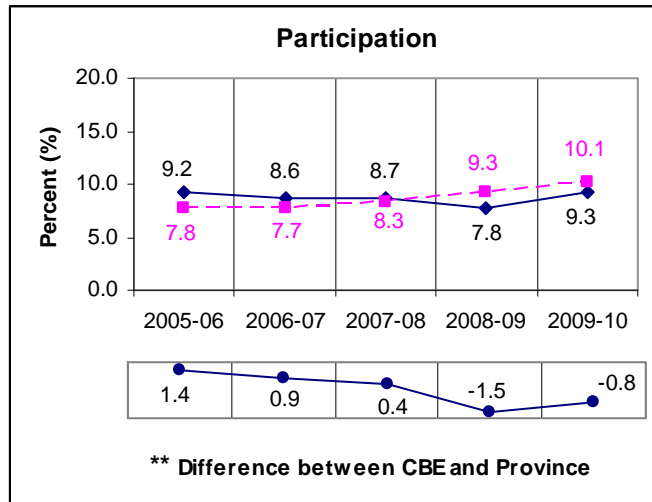

Five-Year Diploma Examinations Results Science 30

NOTE:

A positive difference on the **Difference between CBE and Province** graph indicates the CBE result is higher than that of the province, whereas a negative difference indicates a lower CBE performance.