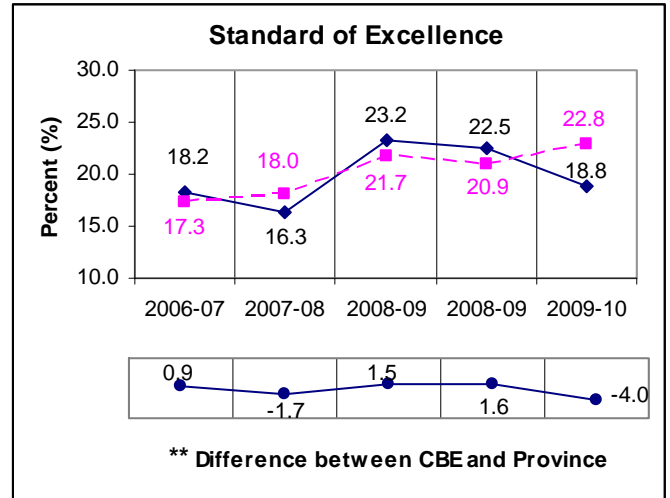

Five-Year Diploma Examinations Results Science 30

NOTE:

A positive difference on the **Difference between CBE and Province** graph indicates the CBE result is higher than that of the province, whereas a negative difference indicates a lower CBE performance.